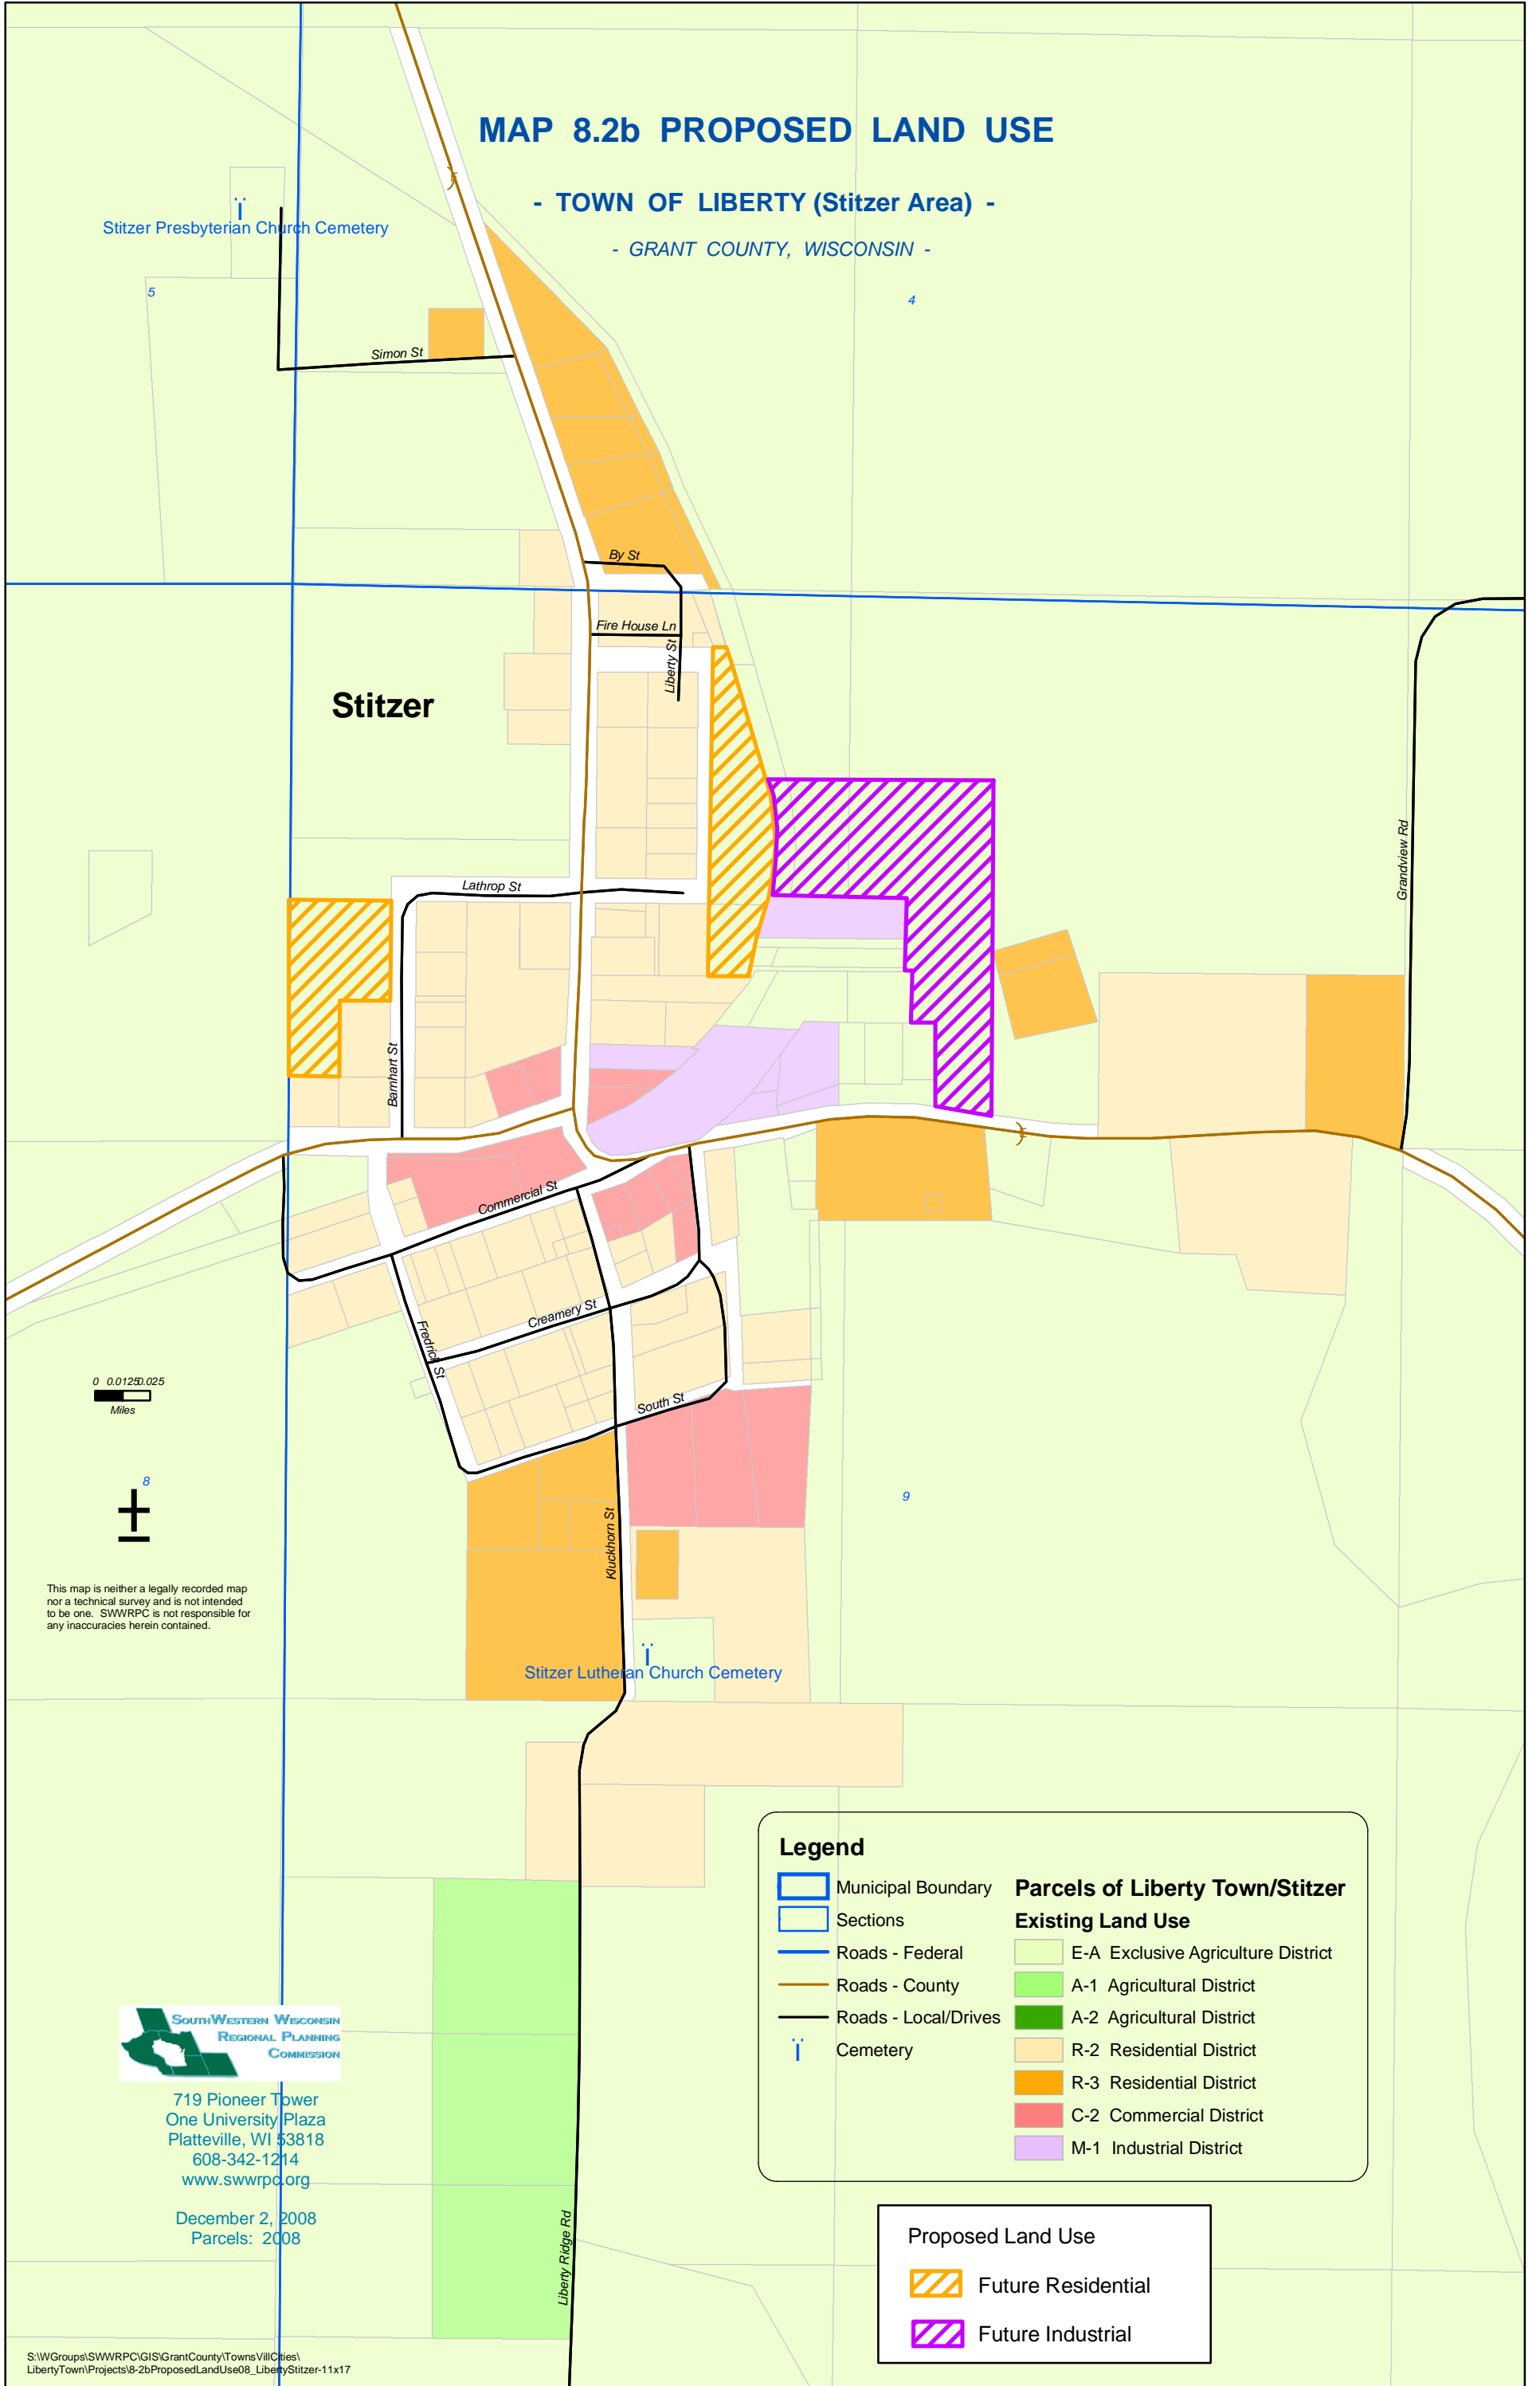

MAP 8.2b PROPOSED LAND USE

- TOWN OF LIBERTY (Stitzer Area) -

- GRANT COUNTY, WISCONSIN -

Stitzer Presbyterian Church Cemetery

Simon St

By St

Fire House Ln

Liberty St

Stitzer

Lathrop St

Barnhart St

Commercial St

Creamery St

Frederic St

South St

Kluckhohn St

Stitzer Lutheran Church Cemetery

Grandview Rd

0 0.0125 0.025
Miles

719 Pioneer Tower
One University Plaza
Platteville, WI 53818
608-342-1214
www.swwrpc.org

December 2, 2008
Parcels: 2008

Legend

1. Municipal Boundary
   - Sections
   - Roads - Federal
   - Roads - County
   - Roads - Local/Drives
   - Cemetery
2. **Parcels of Liberty Town/Stitzer Existing Land Use**
3. E-A Exclusive Agriculture District
   - A-1 Agricultural District
   - A-2 Agricultural District
   - R-2 Residential District
   - R-3 Residential District
   - C-2 Commercial District
   - M-1 Industrial District

1. **Proposed Land Use**
2. Future Residential
   - Future Industrial