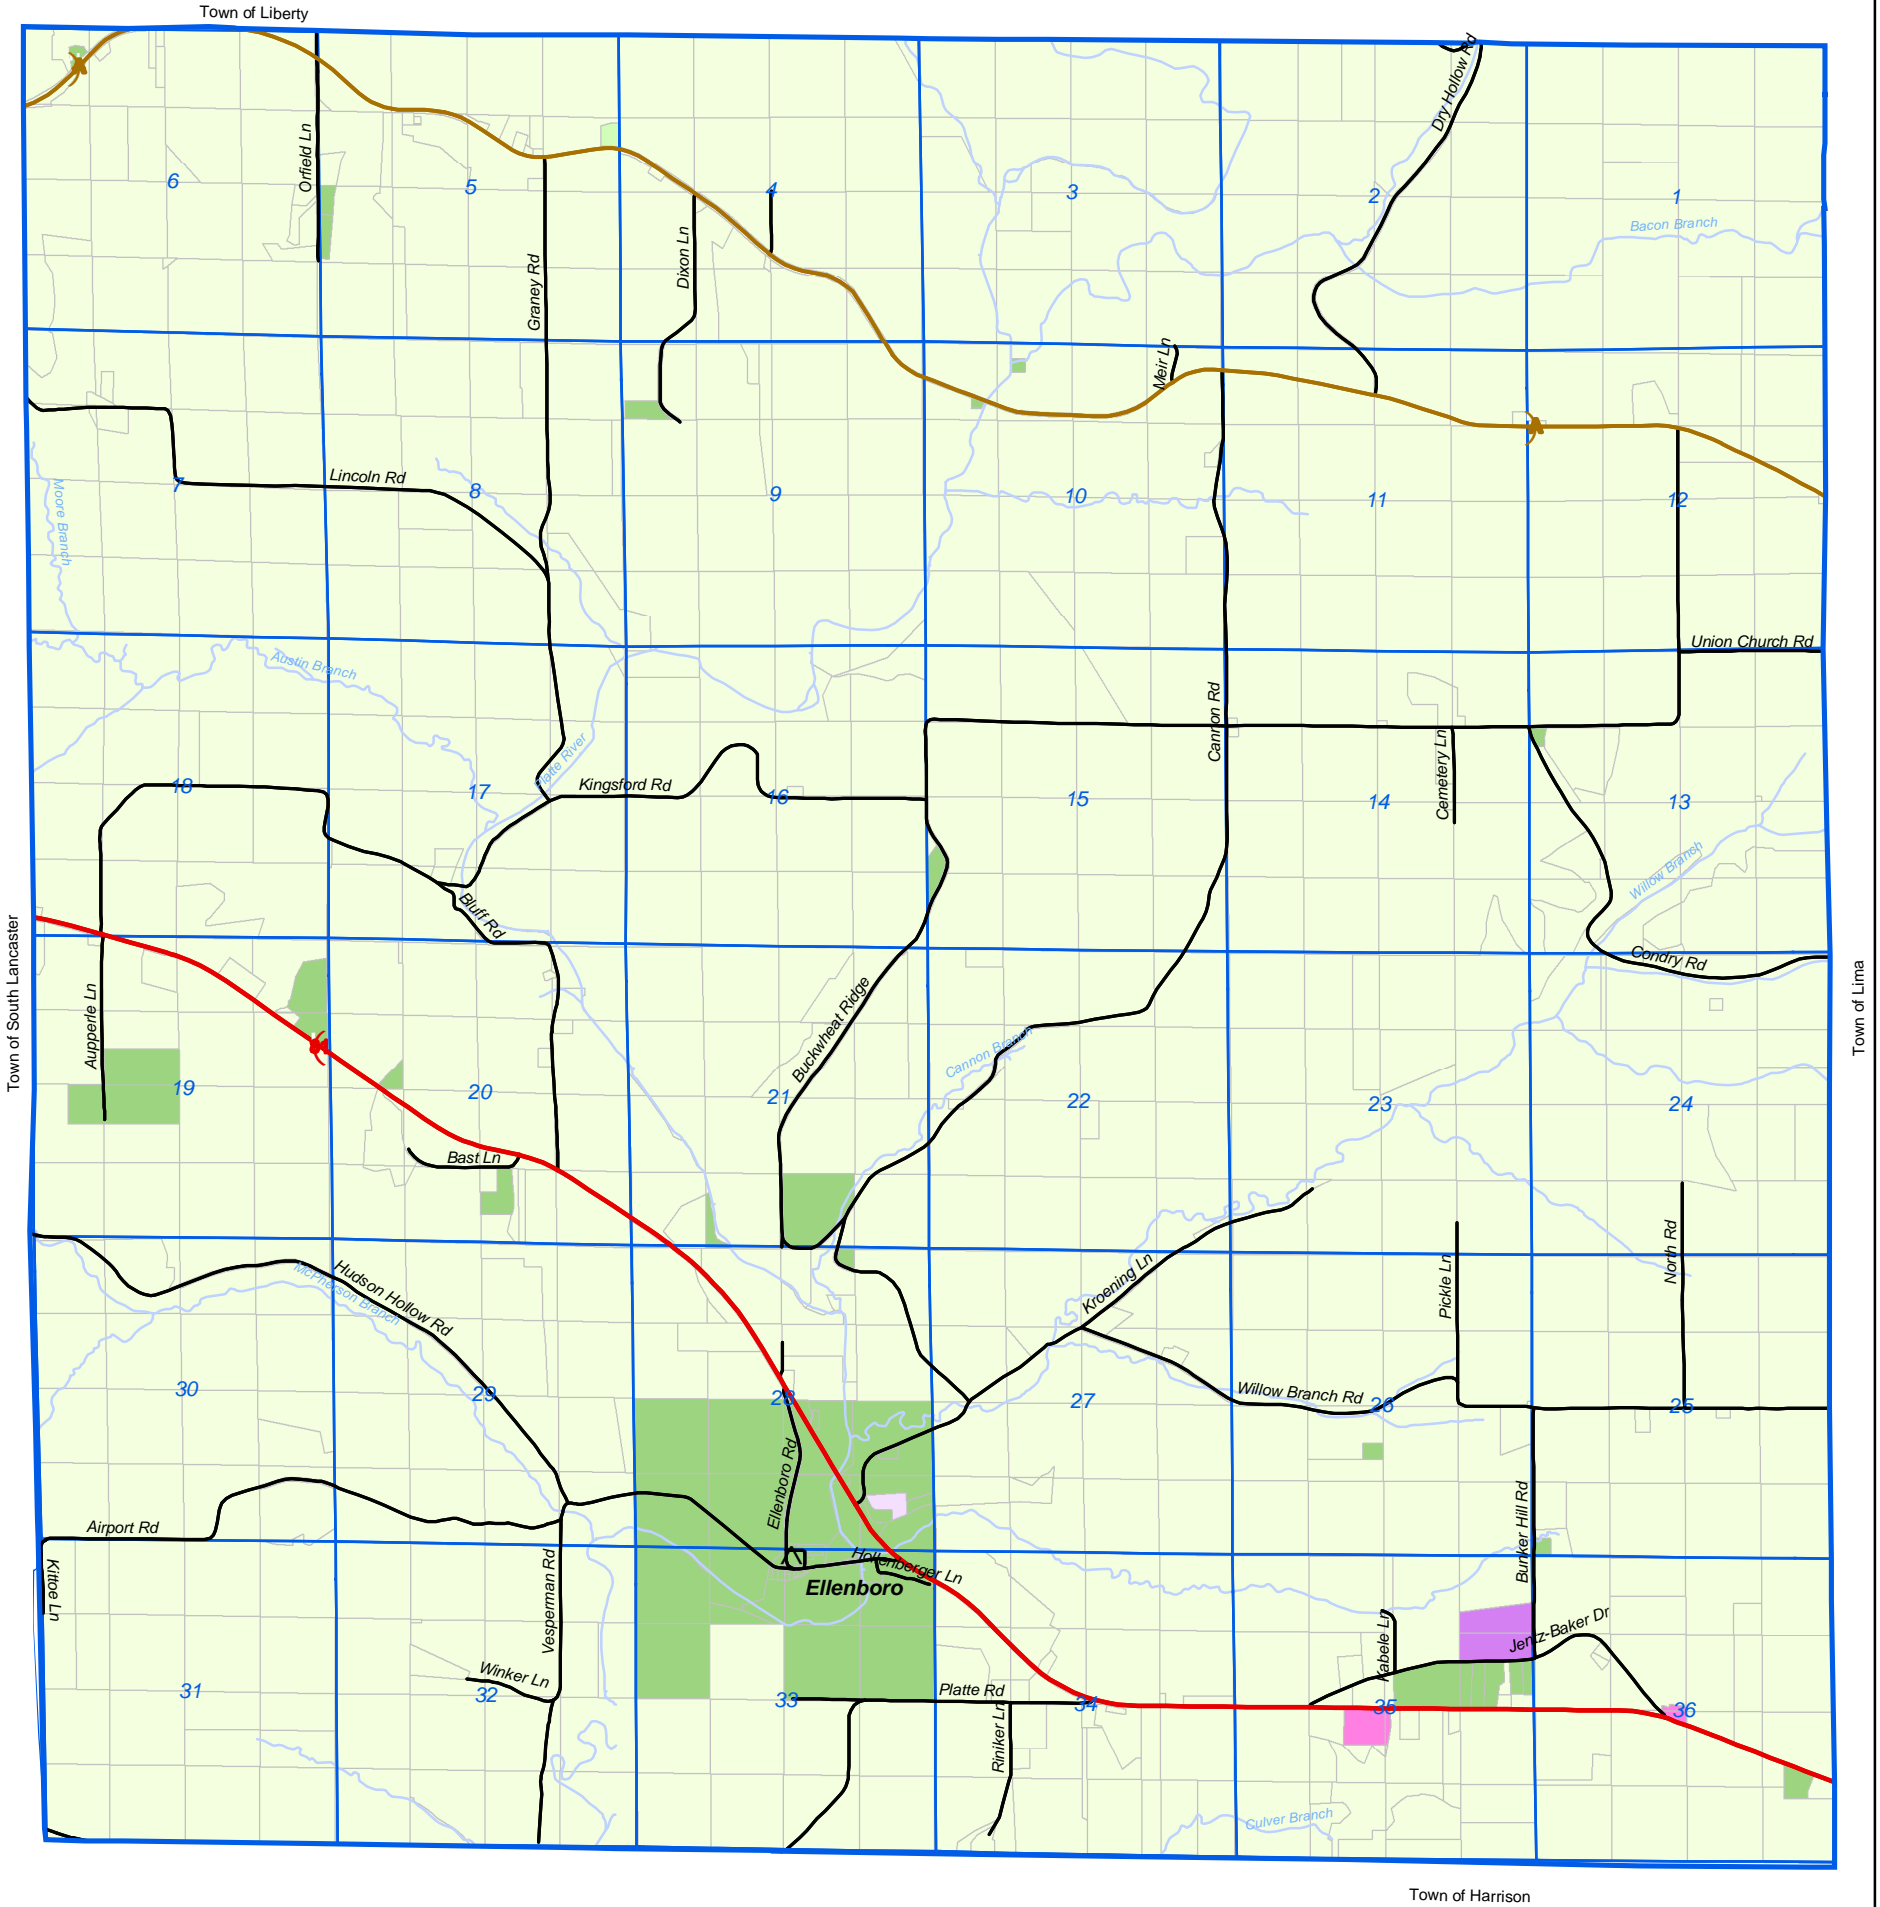

MAP 8.3 ZONING MAP

- TOWN OF ELLENBORO -

- GRANT COUNTY, WISCONSIN -

719 Pioneer Tower
One University Plaza
Platteville, WI 53818
608-342-1214
www.swwrpc.org

April 23, 2009
Parcels: 2008

Legend

- Municipal Boundary
- Sections
- Roads - State
- Roads - County
- Roads - Local/Drives
- Streams

Parcels - EllenboroTown

Zoning Districts

- E-A Exclusive Agricultural District
- A-1 Agricultural District - Limited Res.
- A-2 Agricultural District - Transitional
- C-2 Commercial District - Highway
- M-1 Light Industrial District
- M-2 Heavy Industrial District