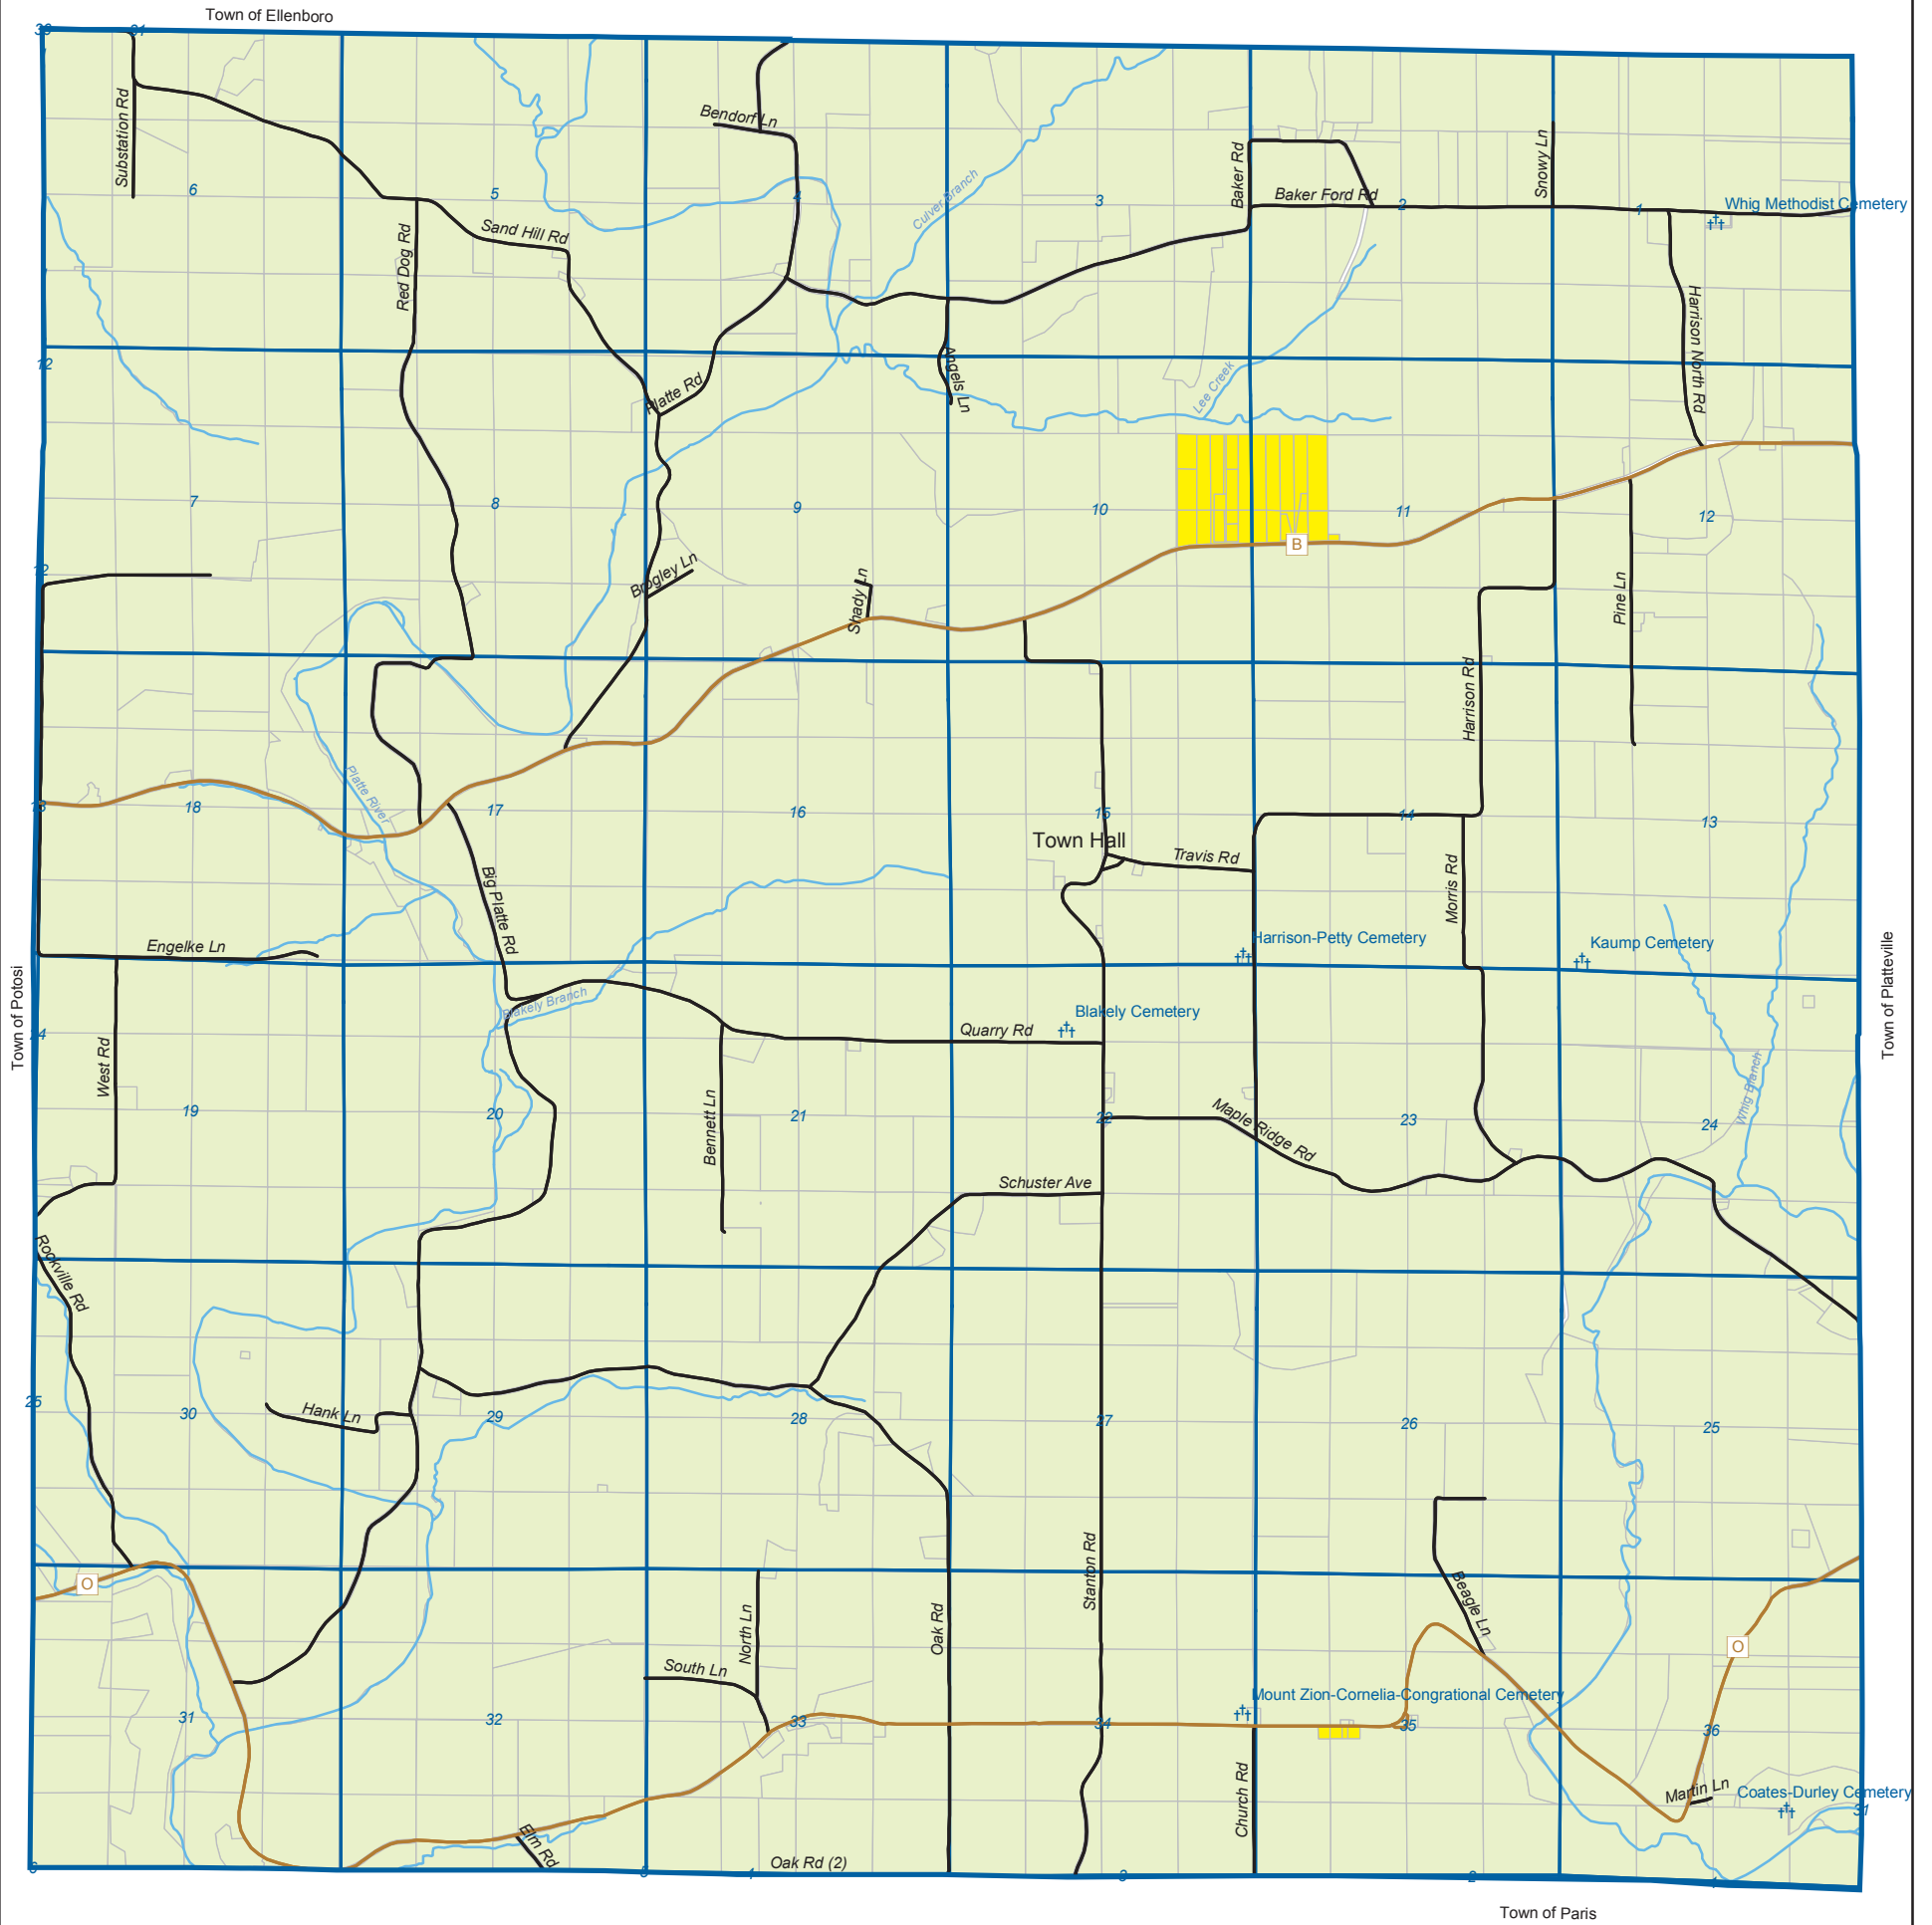

MAP 8.3 ZONING MAP

- TOWN OF HARRISON -

- GRANT COUNTY, WISCONSIN -

719 Pioneer Tower
One University Plaza
Platteville, WI 53818
608-342-1214
www.swwrpc.org

September 10, 2009
Parcels: 2008

Legend	
	Municipal Boundary
	Sections
	Roads - County
	Roads - Local
	Streams
	Cemetery
Town of Harrison Parcels	
	E-A Exclusive Agriculture District
	R-1 Single-Family Residential District

This map is neither a legally recorded map nor a technical survey and is not intended to be one. SwwRPC is not responsible for any inaccuracies herein contained.