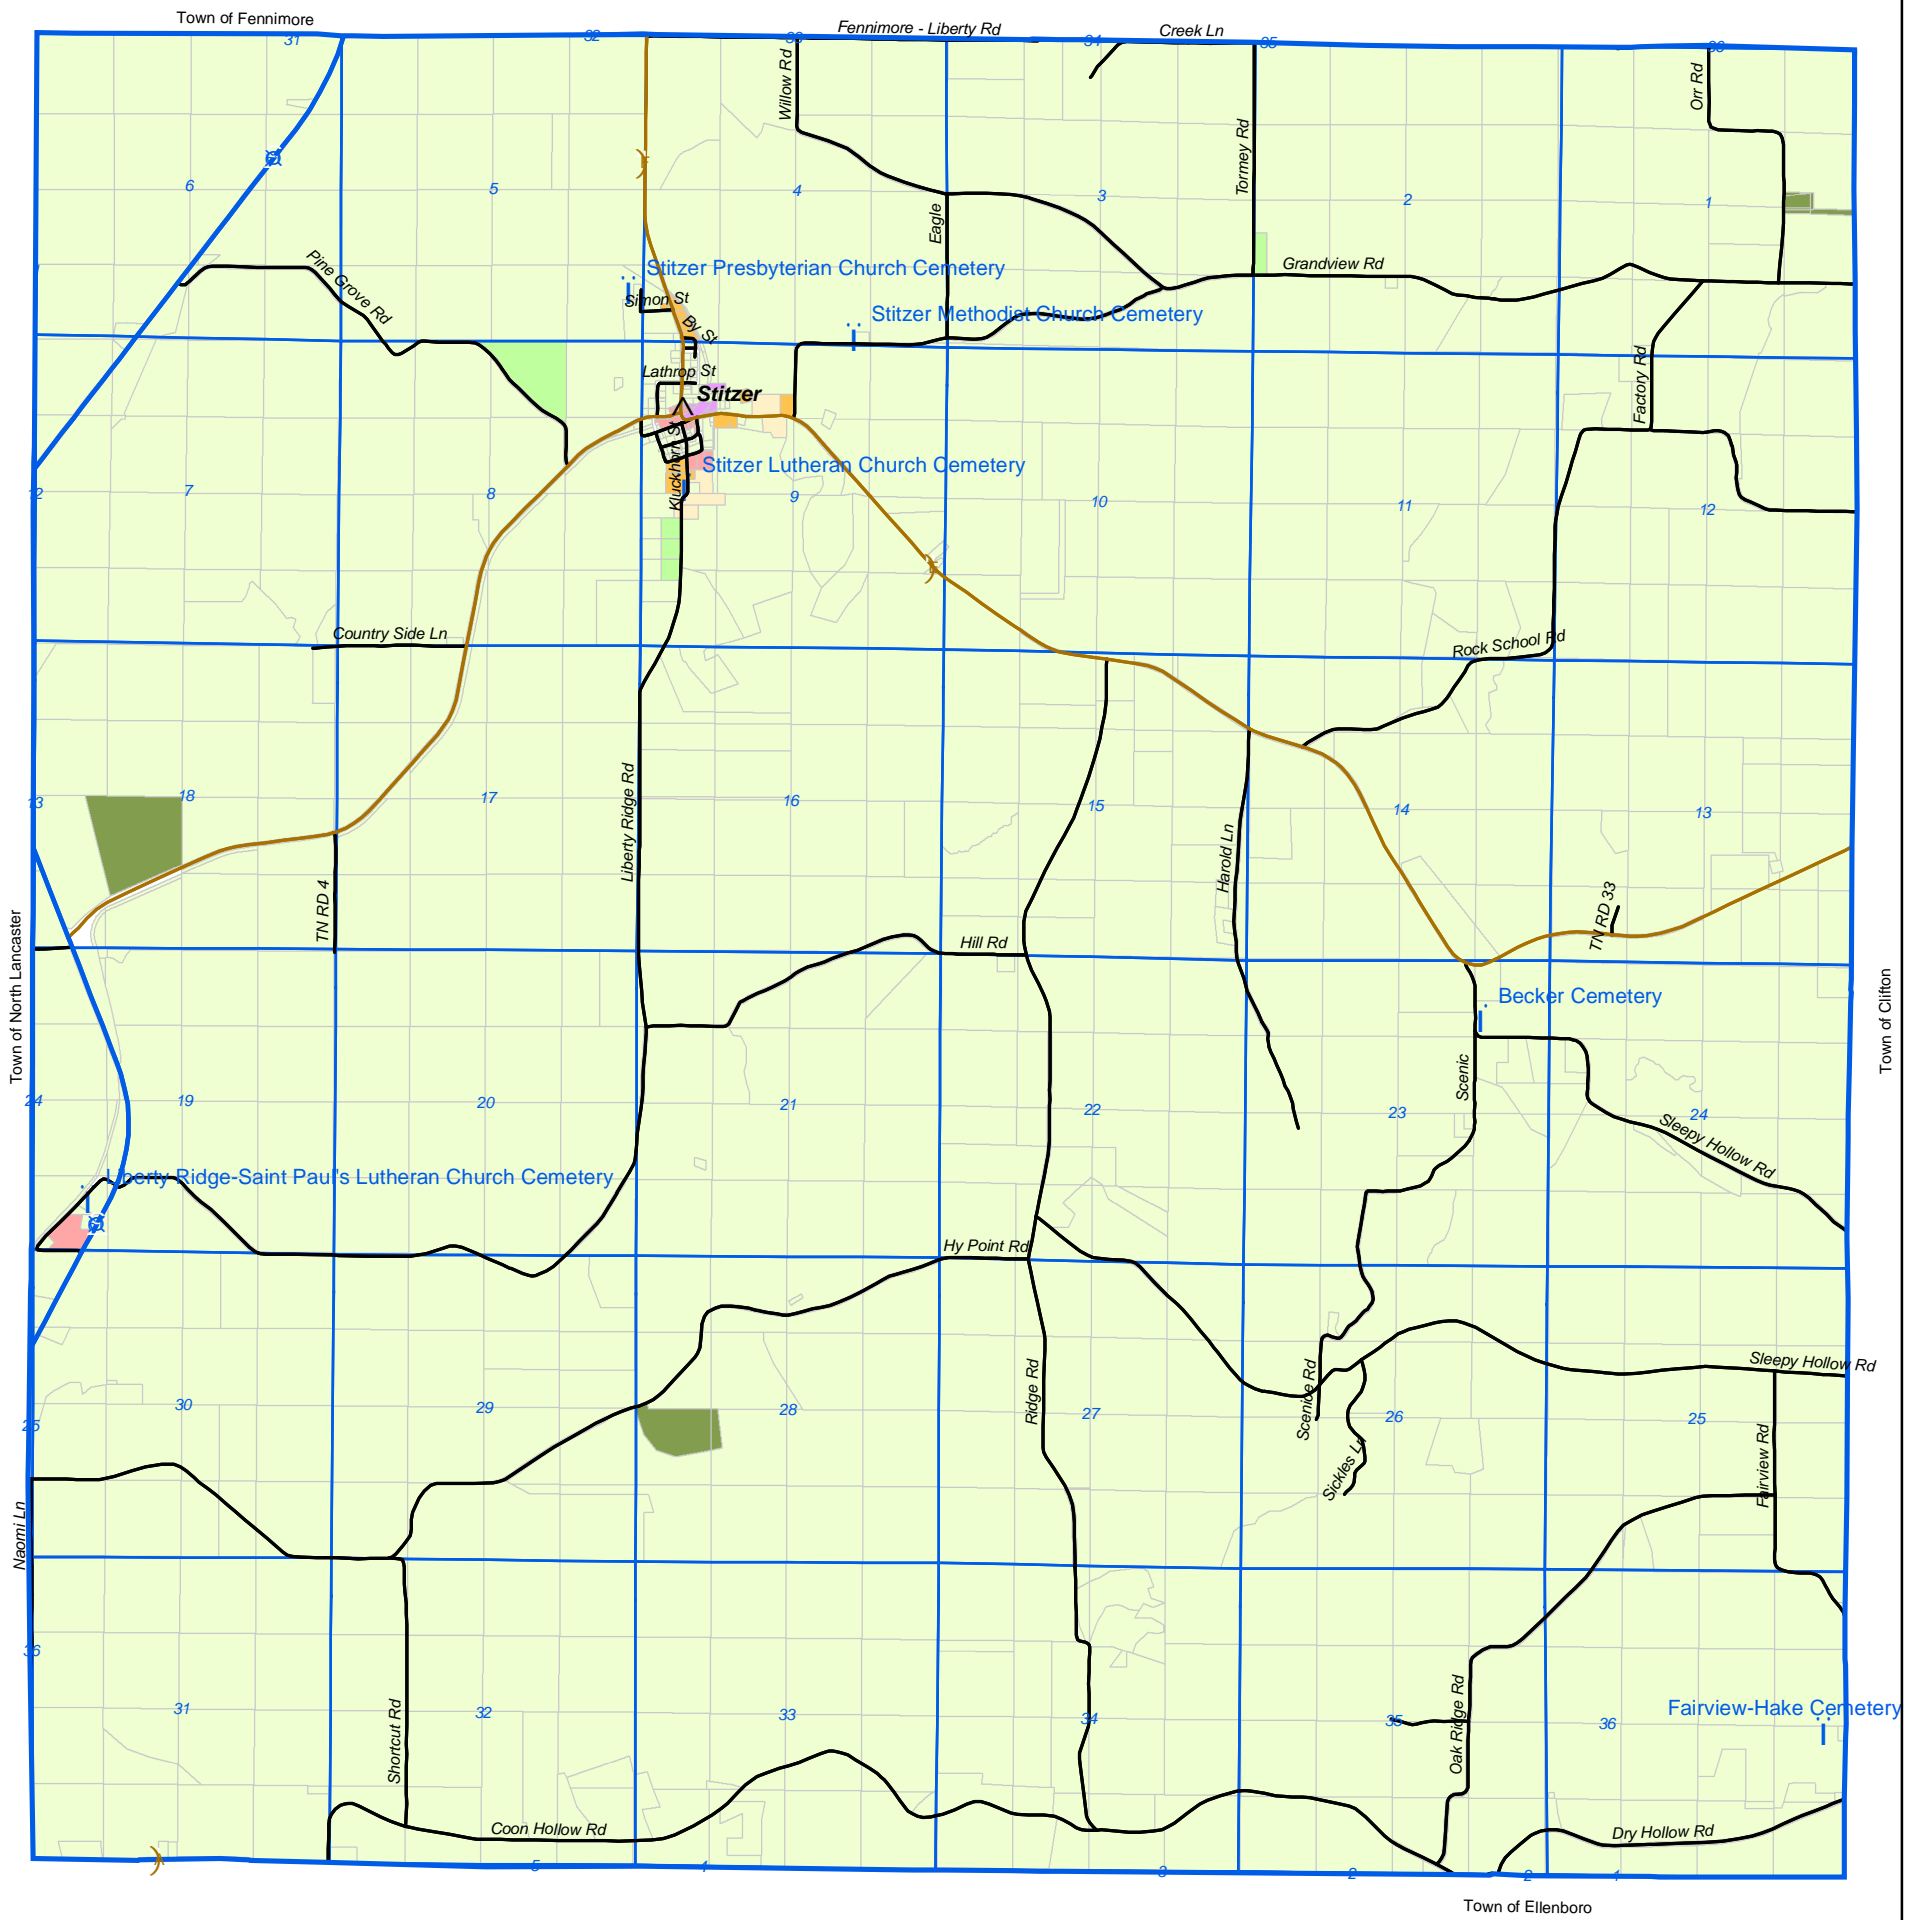

# MAP 8.3 ZONING MAP

- TOWN OF LIBERTY -  
- GRANT COUNTY, WISCONSIN -

## Legend

- Municipal Boundary
- Sections
- Roads - Federal
- Roads - County
- Roads - Local/Drives
- Cemetery

## Parcels of Liberty Town Zoning

- E-A Exclusive Agriculture District
- A-1 Agricultural District
- A-2 Agricultural District
- R-2 Residential District
- R-3 Residential District
- C-2 Commercial District
- M-1 Industrial District