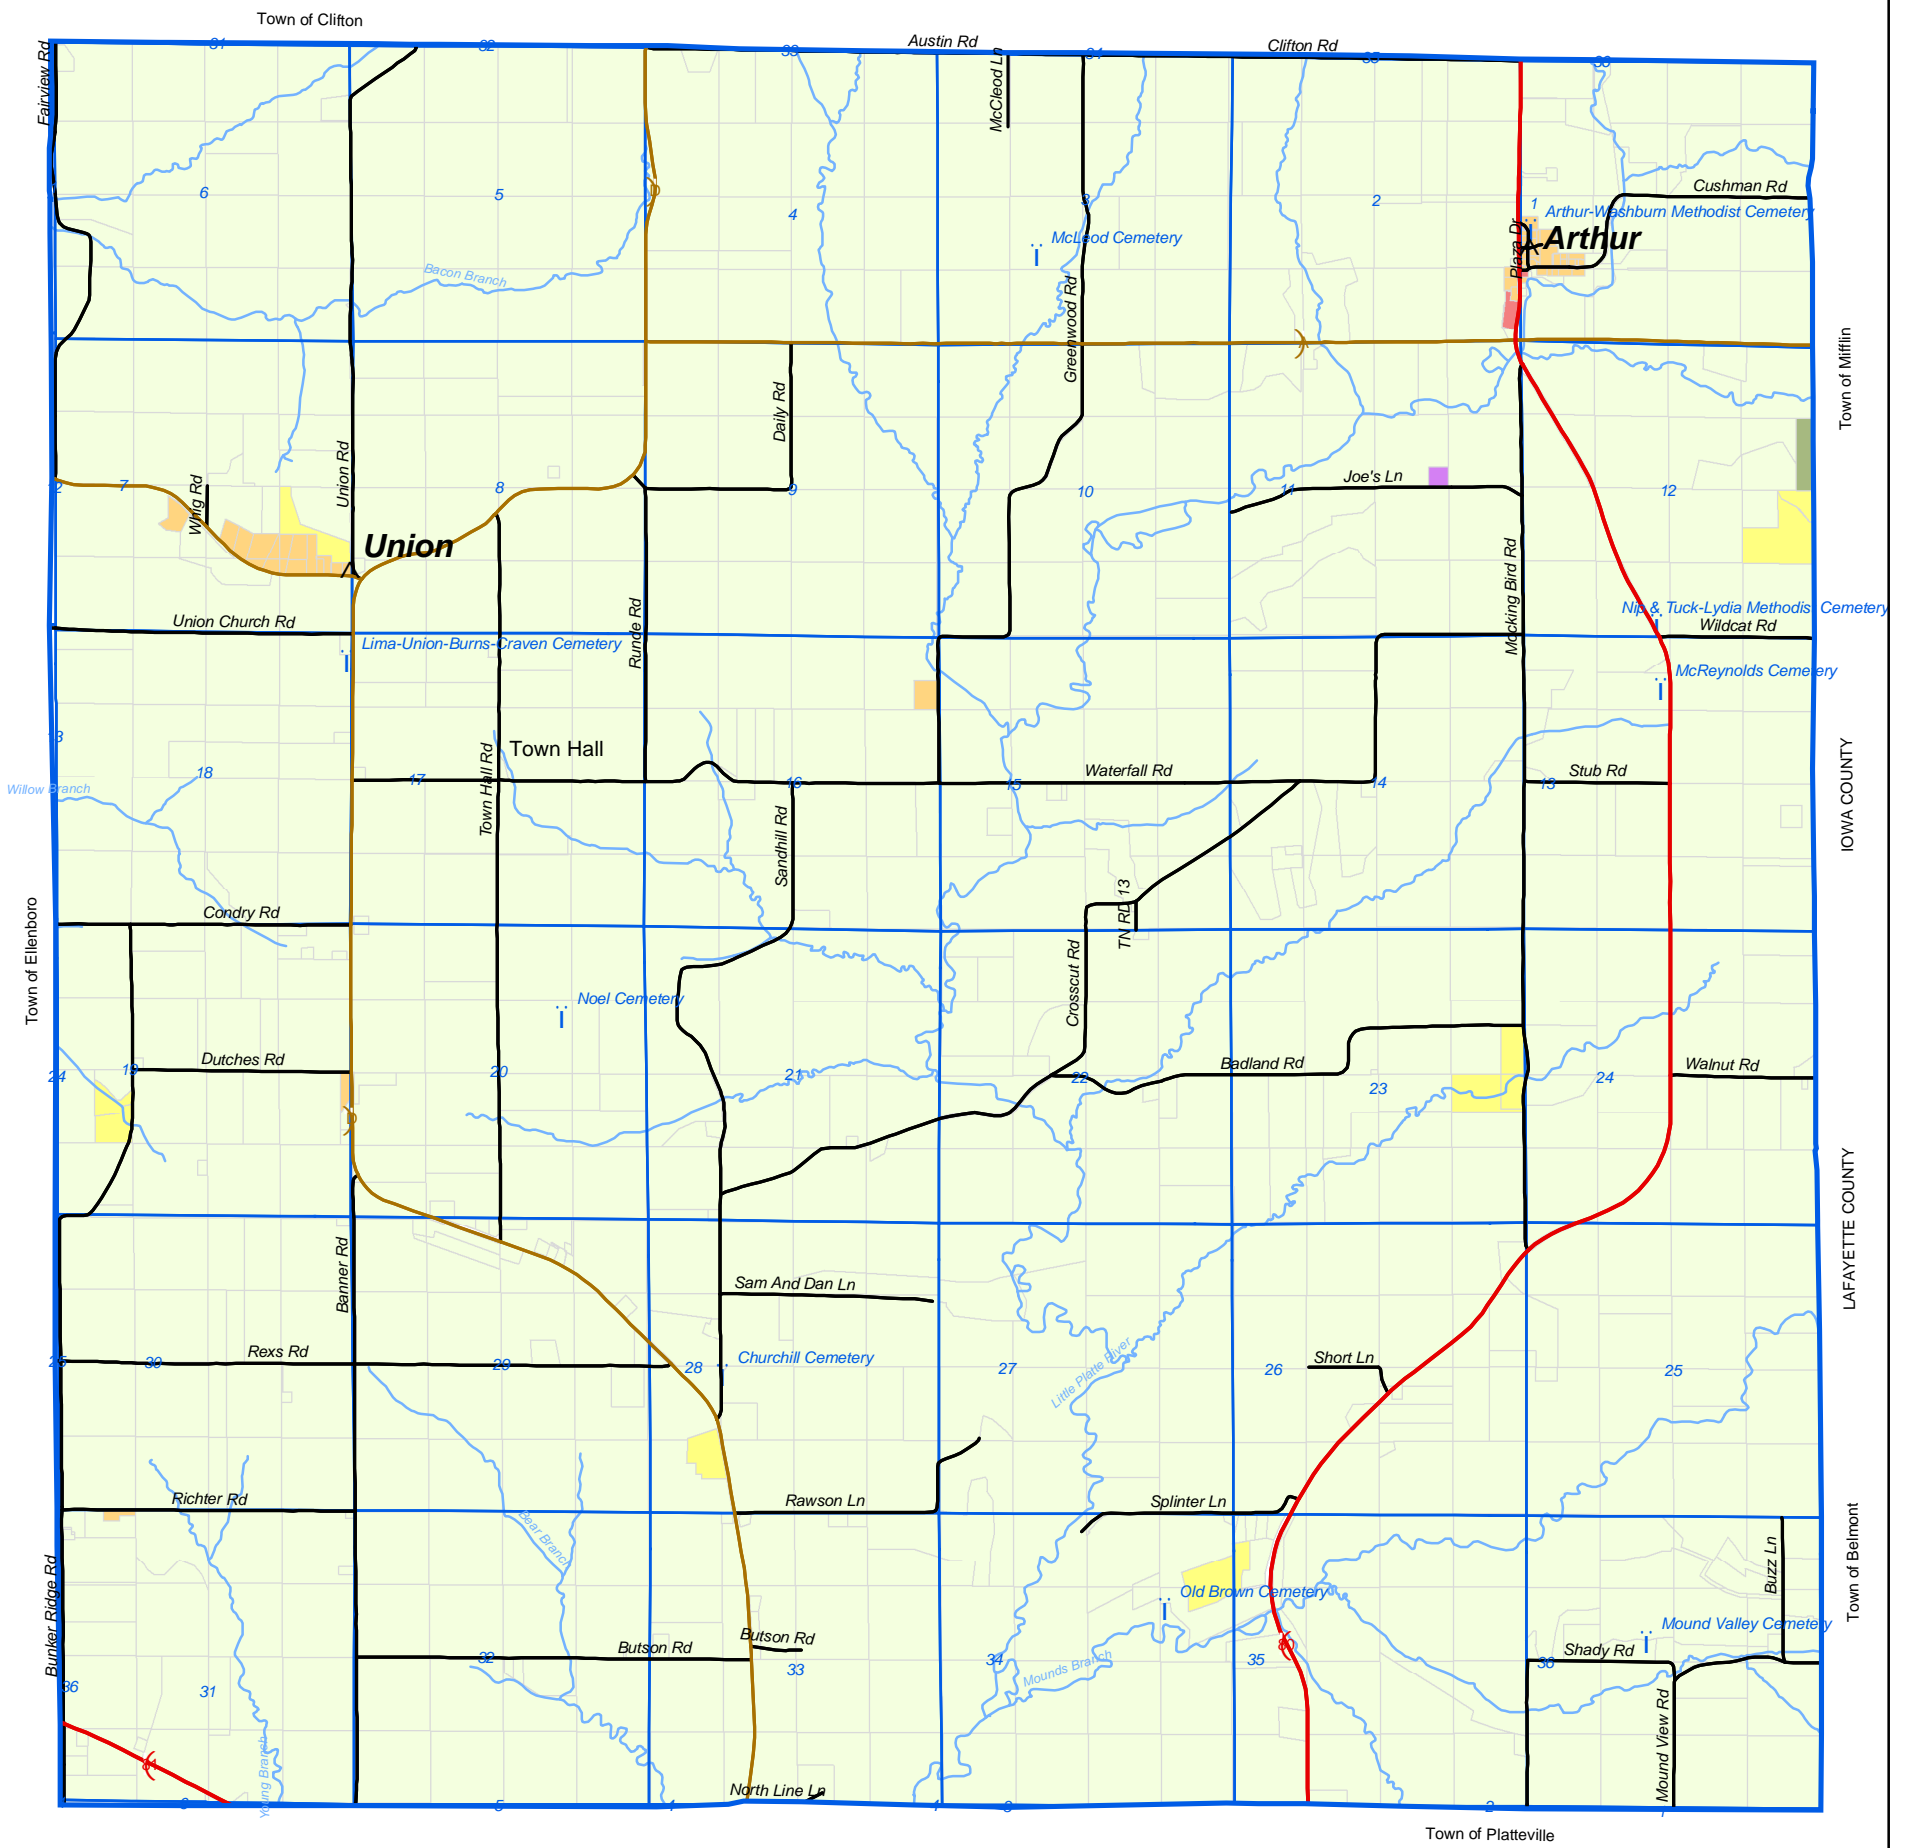

MAP 8.3 ZONING MAP

- TOWN OF LIMA -
- GRANT COUNTY, WISCONSIN -

719 Pioneer Tower
One University Plaza
Platteville, WI 53818
608-342-1214
www.swwrpc.org

April 23, 2009
Parcels: 2008

Legend

Municipal Boundary

Sections

Unincorporated Villages

Roads - State

Roads - County

Roads - Local/Drives

Cemetery

Streams

Town of Lima Parcels

Zoning

E-A Exclusive Agriculture District

A-1 Agricultural District - Single-Family Res

A-2 Agricultural District - Multi-Family Res

C-2 Commercial District - Highway

M-2 Industrial District - Heavy

CFR Conservancy/Forestry/Recreation