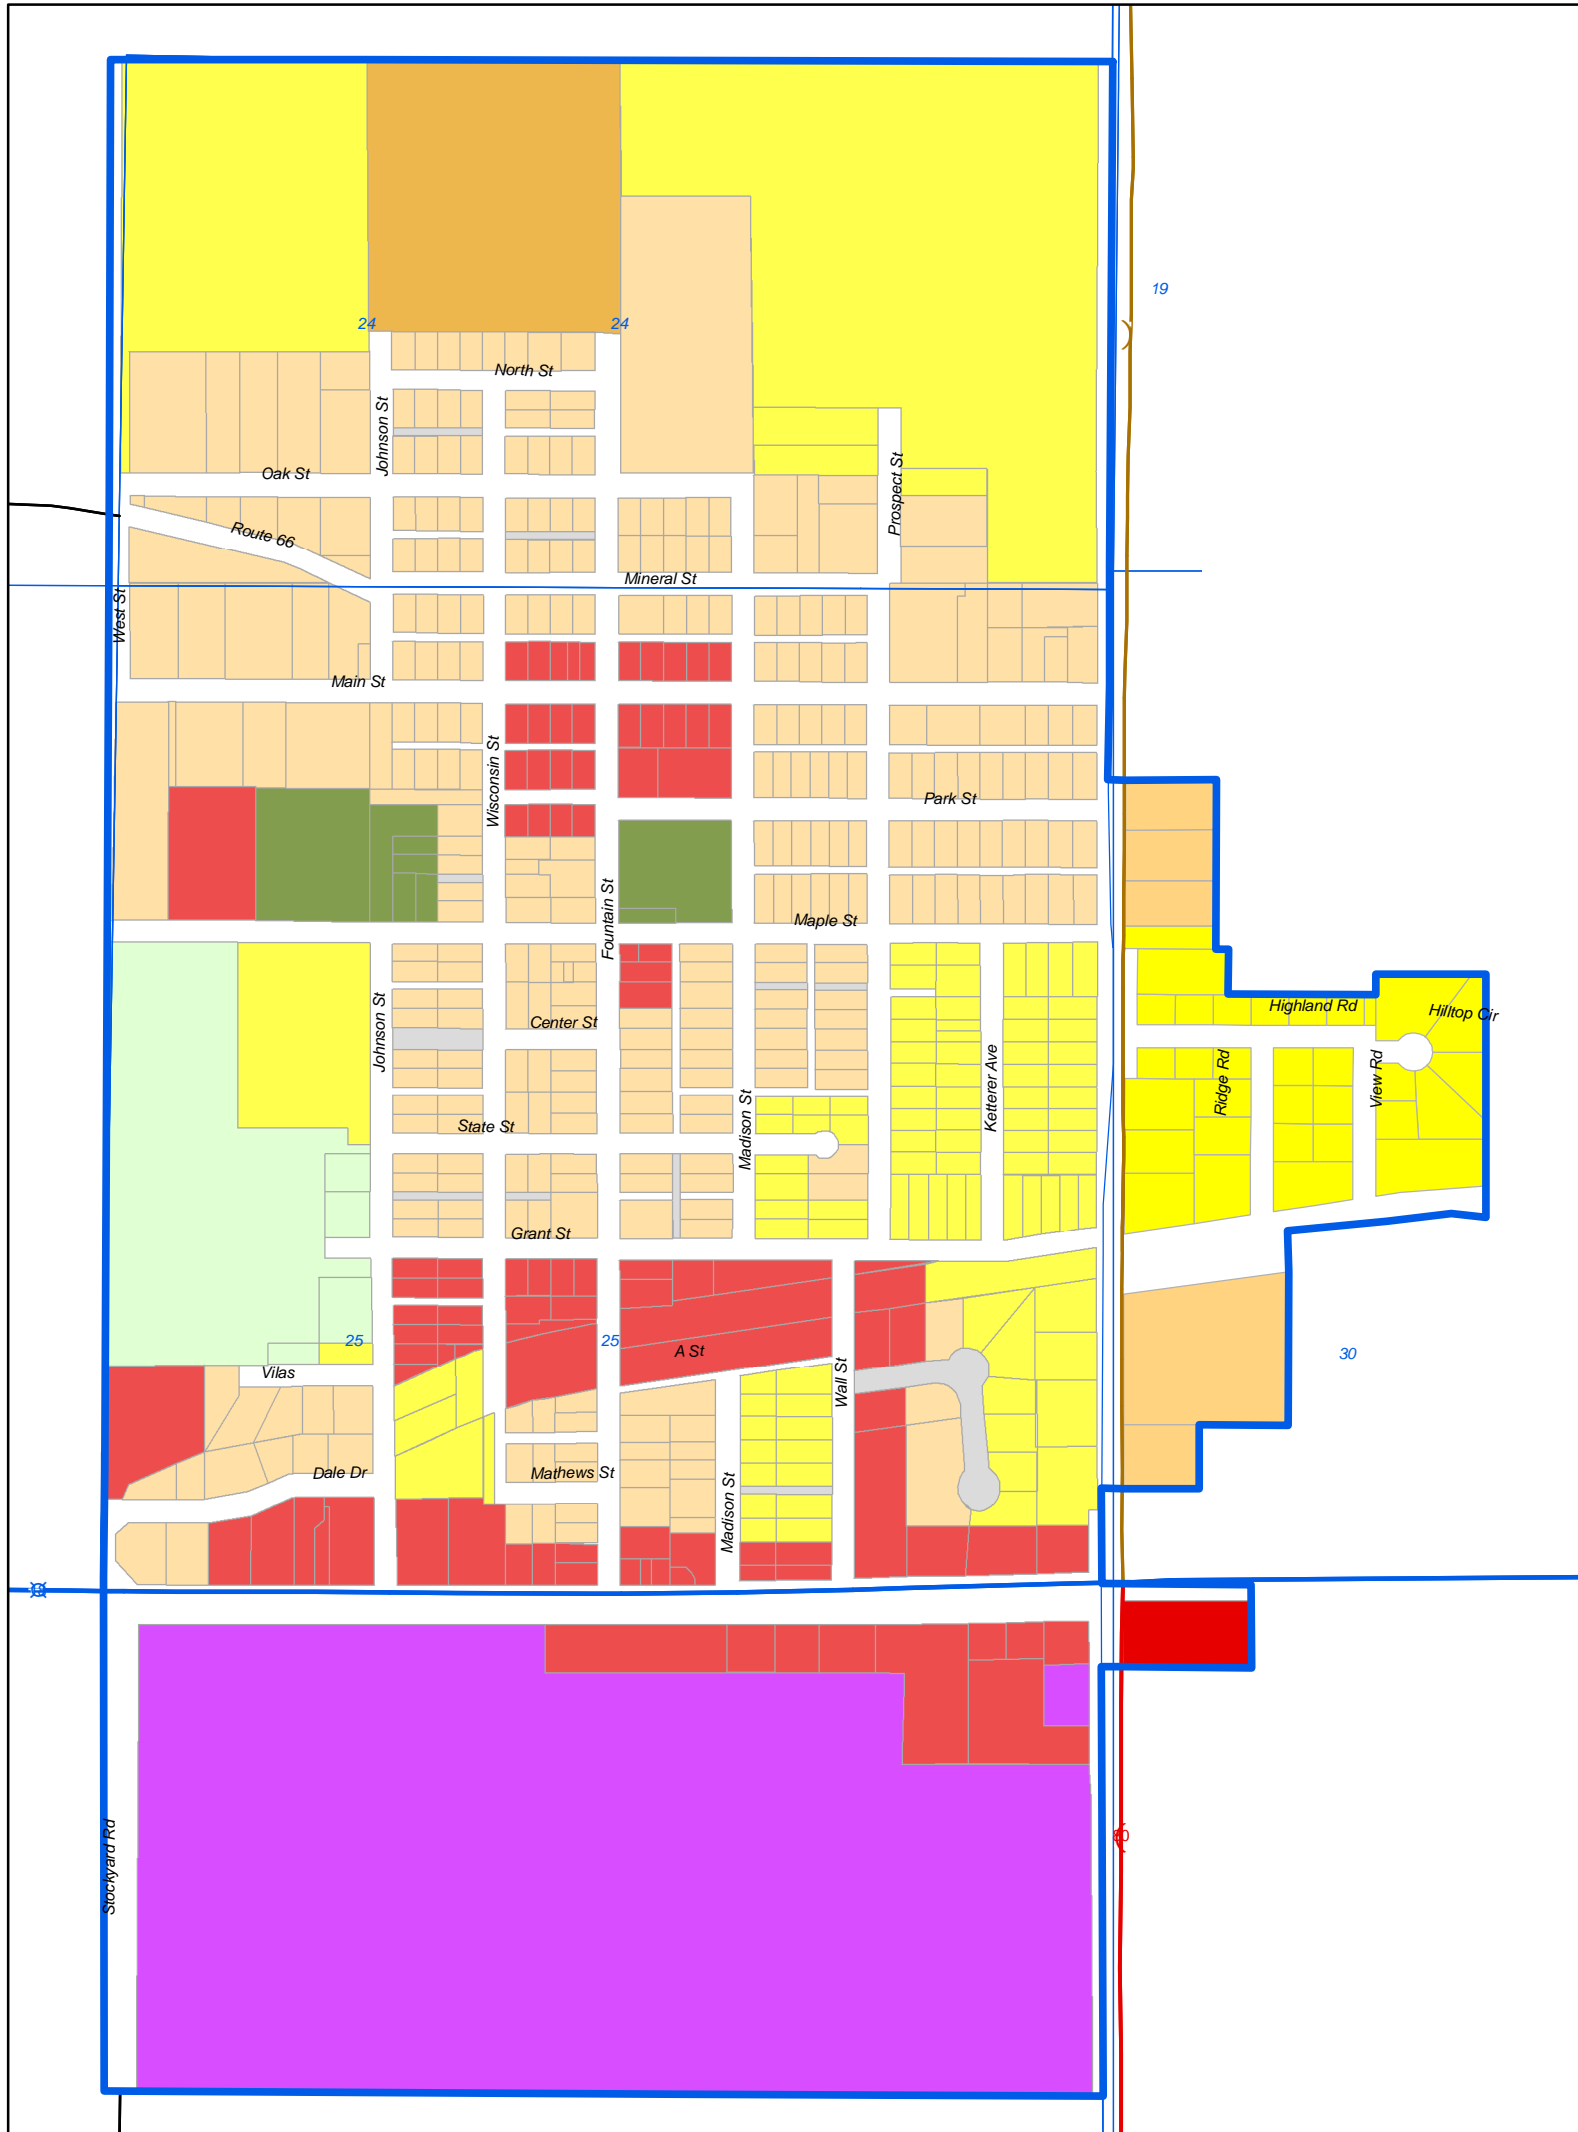

8.3 ZONING MAP

- VILLAGE OF MONTFORT -

- GRANT AND IOWA COUNTIES, WISCONSIN -

Legend

- | | |
|------------------|------------------------------------|
| Village Boundary | Village of Montfort Parcels |
| Sections | |
| Roads - Federal | Zoning |
| Roads - State | R-1 Single Family Residential |
| Roads - County | R-2 Two-Family Residential |
| | R-3 Multi-Family Residential |
| | Commercial |
| | Industrial |
| | Conservancy |
| | A-2 Agricultural |
| | Closed/Unopened Alley/Street |

This map is neither a legally recorded map nor a technical survey and is not intended to be one. SWWRPC is not responsible for any inaccuracies herein contained.

719 Pioneer Tower
One University Plaza
Platteville, WI 53818
608-342-1214
www.swwrpc.org