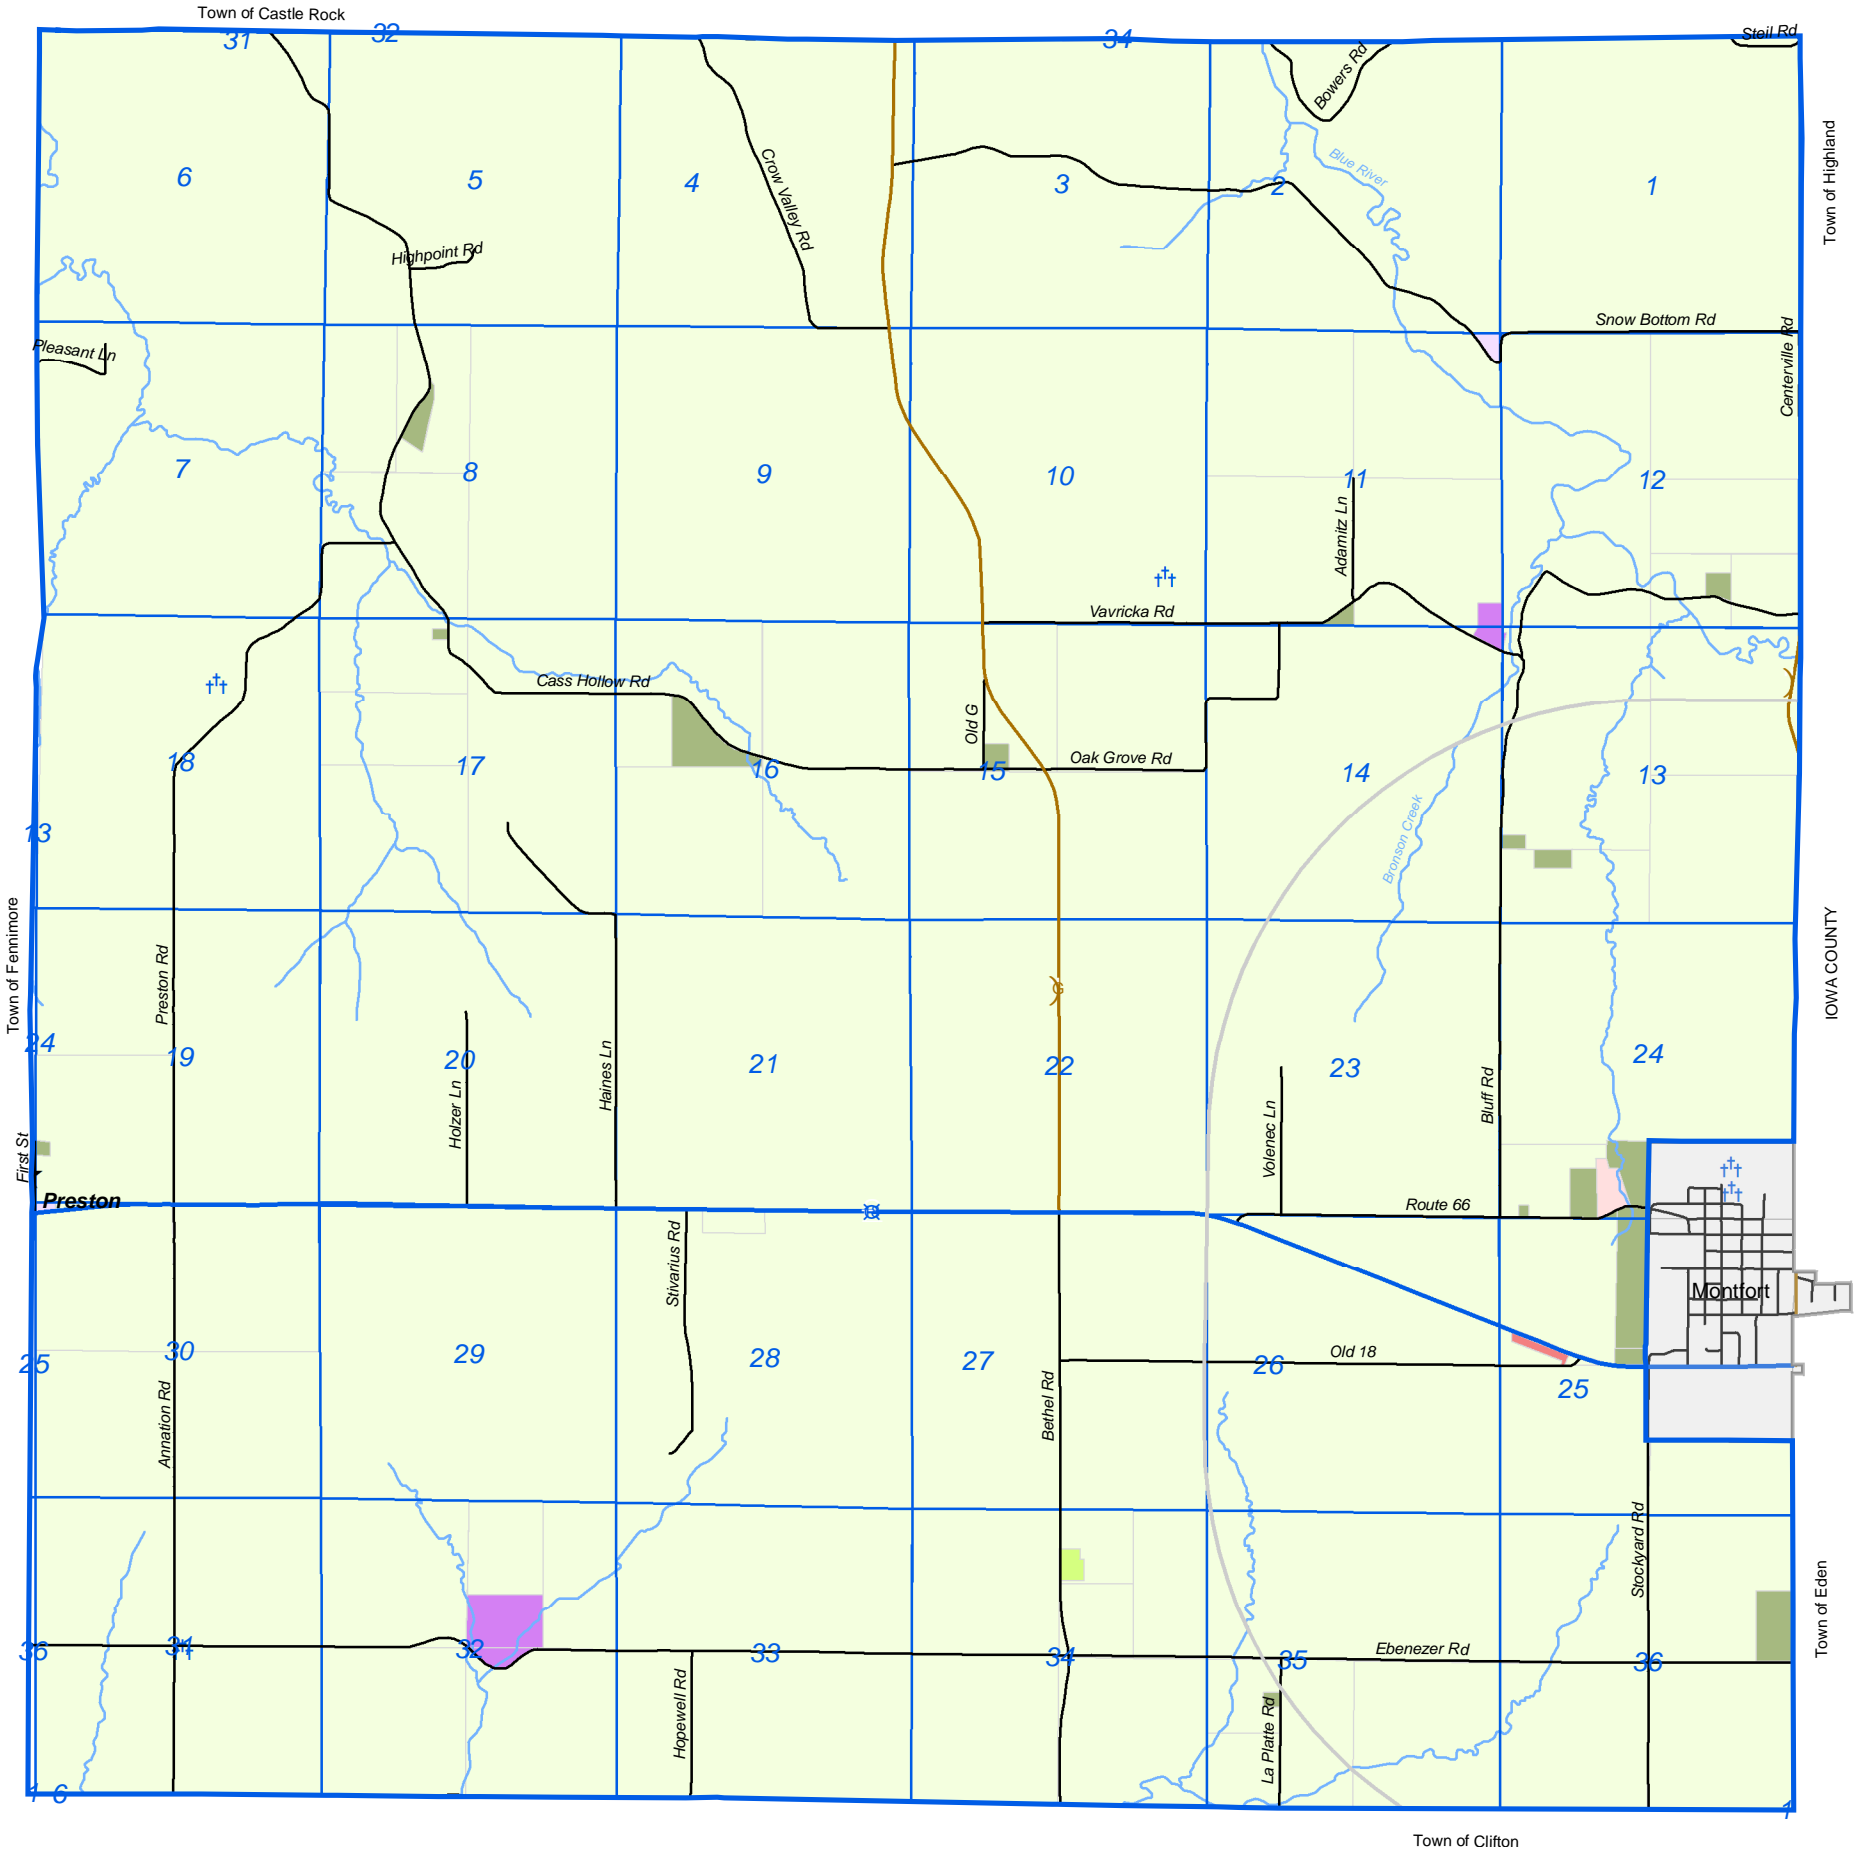

# MAP 8.3 ZONING MAP

- TOWN OF WINGVILLE -

- GRANT COUNTY, WISCONSIN -

### Legend

- Municipal Boundary
- Sections
- 1.5 Mile Buffer
- Unincorporated Villages
- Roads - Federal
- Roads - State
- Roads - County
- Roads - Local Drives/Streets
- Cemetery
- Streams

### Parcels of Wingville Town Zoning

- E-A Exclusive Agriculture District
- A-1 Agricultural District
- A-2 Agricultural District
- C-1 Commercial District
- C-2 Commercial District
- M-1 Industrial District
- M-2 Industrial District