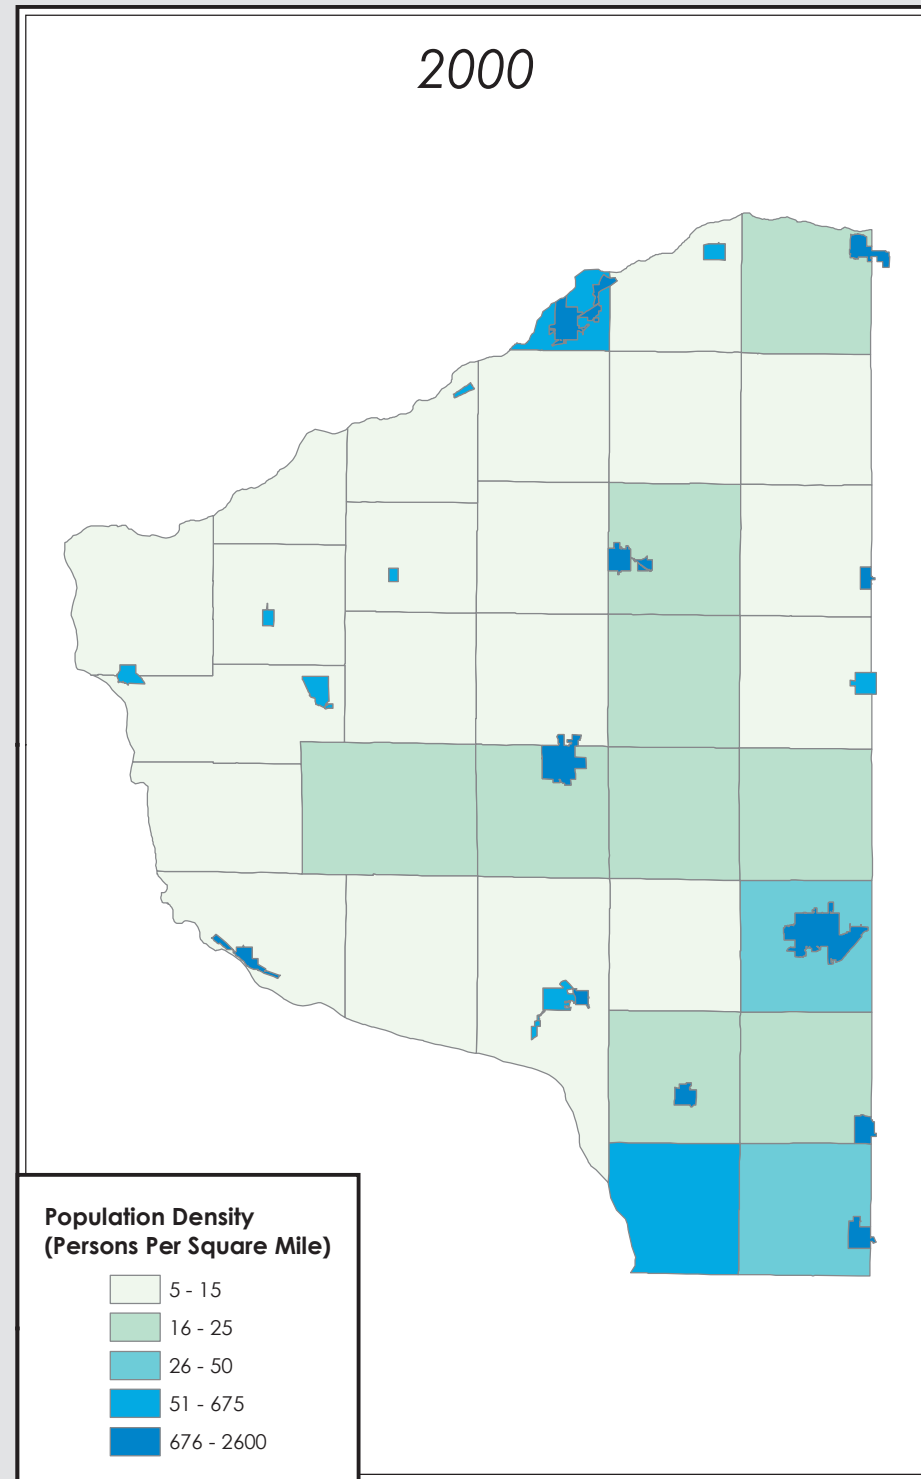

Map 1.2

Grant County, Wisconsin Population Density Over Time

Southwestern Wisconsin Regional Planning Commission

719 Pioneer Tower
One University Plaza
Platteville, WI 53818
608-342-1214
www.swwrpc.org

This map is neither a legally recorded map nor a technical survey and is not intended to be one. SWWRPC is not responsible for any inaccuracies herein contained.

November 11, 2009
Sources: WI Department of Administration 2009, WI Department of Natural Resources, SWWRPC Inventory
Projection: NAD 83 HARN Transverse Mercator Central Meridian: 90 Degrees West
Modified Jenk's Natural Breaks