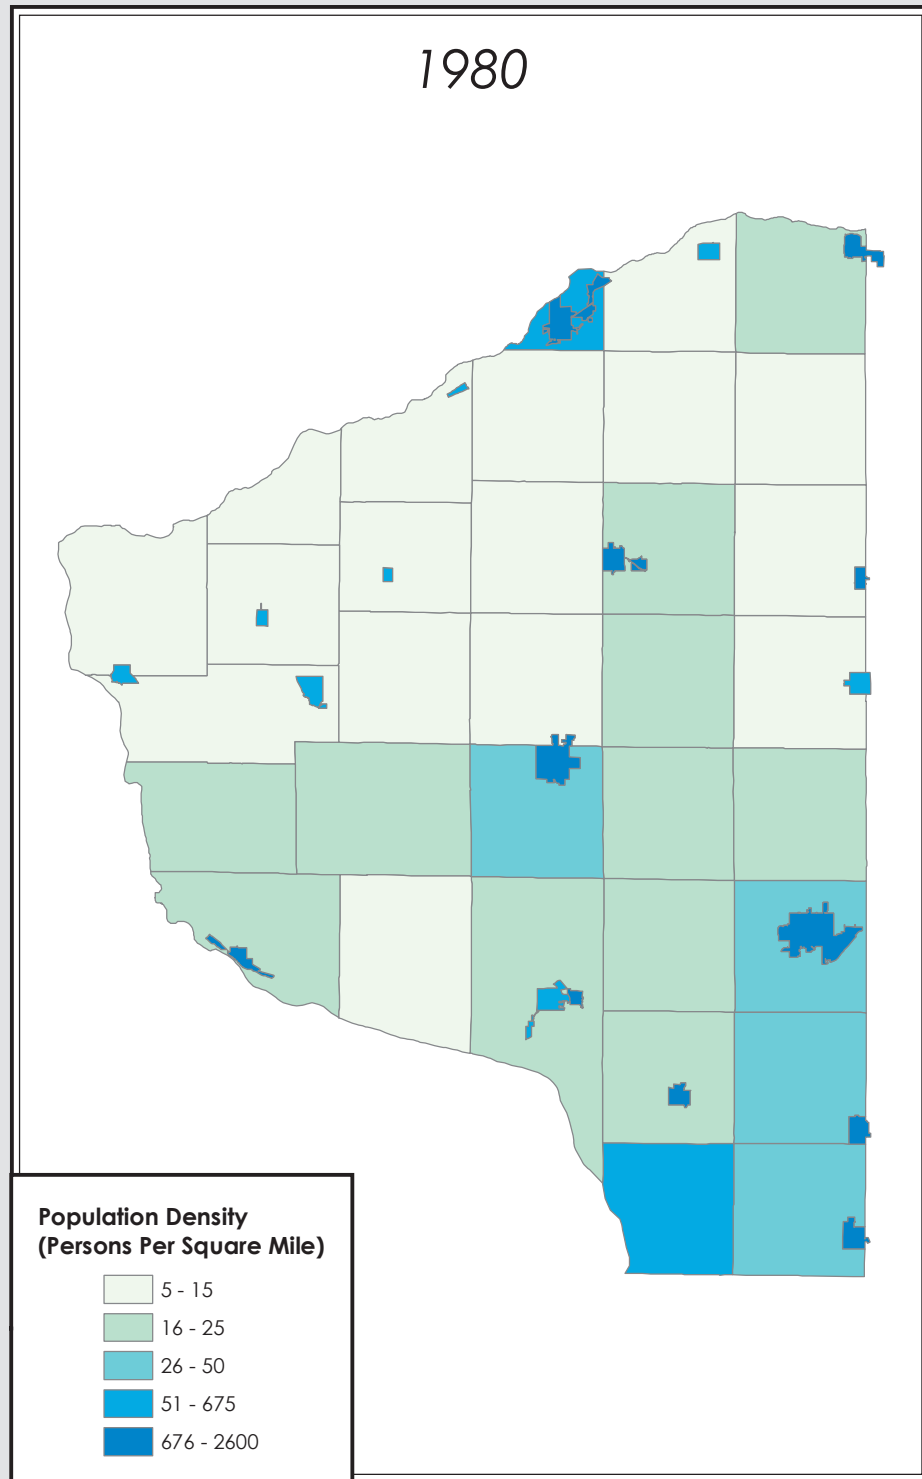

Map 1.2

Grant County, Wisconsin Population Density Over Time

Southwestern Wisconsin Regional Planning Commission

719 Pioneer Tower
One University Plaza
Platteville, WI 53818
608-342-1214
www.swwrpc.org

This map is neither a legally recorded map nor a technical survey and is not intended to be one. SWWRPC is not responsible for any inaccuracies herein contained.

November 11, 2009
Sources: WI Department of Administration 2009, WI Department of Natural Resources, SWWRPC Inventory
Projection: NAD 83 HARN Transverse Mercator Central Meridian: 90 Degrees West
Modified Jenk's Natural Breaks