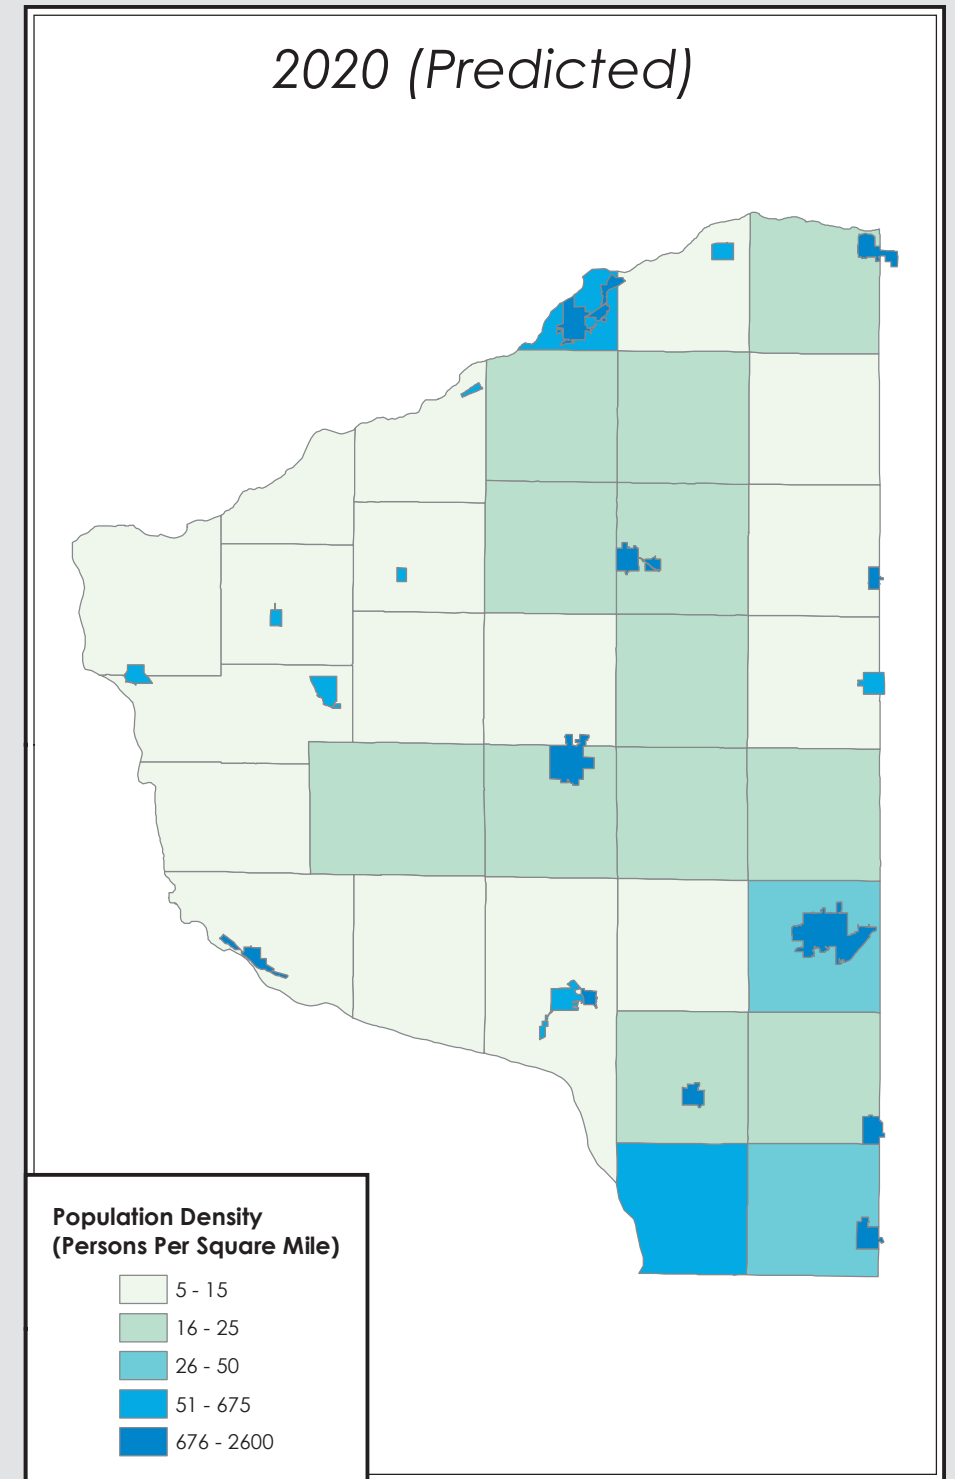

Map 1.2

Grant County, Wisconsin Population Density Over Time

Southwestern Wisconsin Regional Planning Commission

719 Pioneer Tower
One University Plaza
Platteville, WI 53818
608-342-1214
www.swwrpc.org

This map is neither a legally recorded map nor a technical survey and is not intended to be one. SWWRPC is not responsible for any inaccuracies herein contained.

November 11, 2009
Sources: WI Department of Administration 2009, WI Department of Natural Resources, SWWRPC Inventory
Projection: NAD 83 HARN Transverse Mercator Central Meridian: 90 Degrees West
Modified Jenk's Natural Breaks