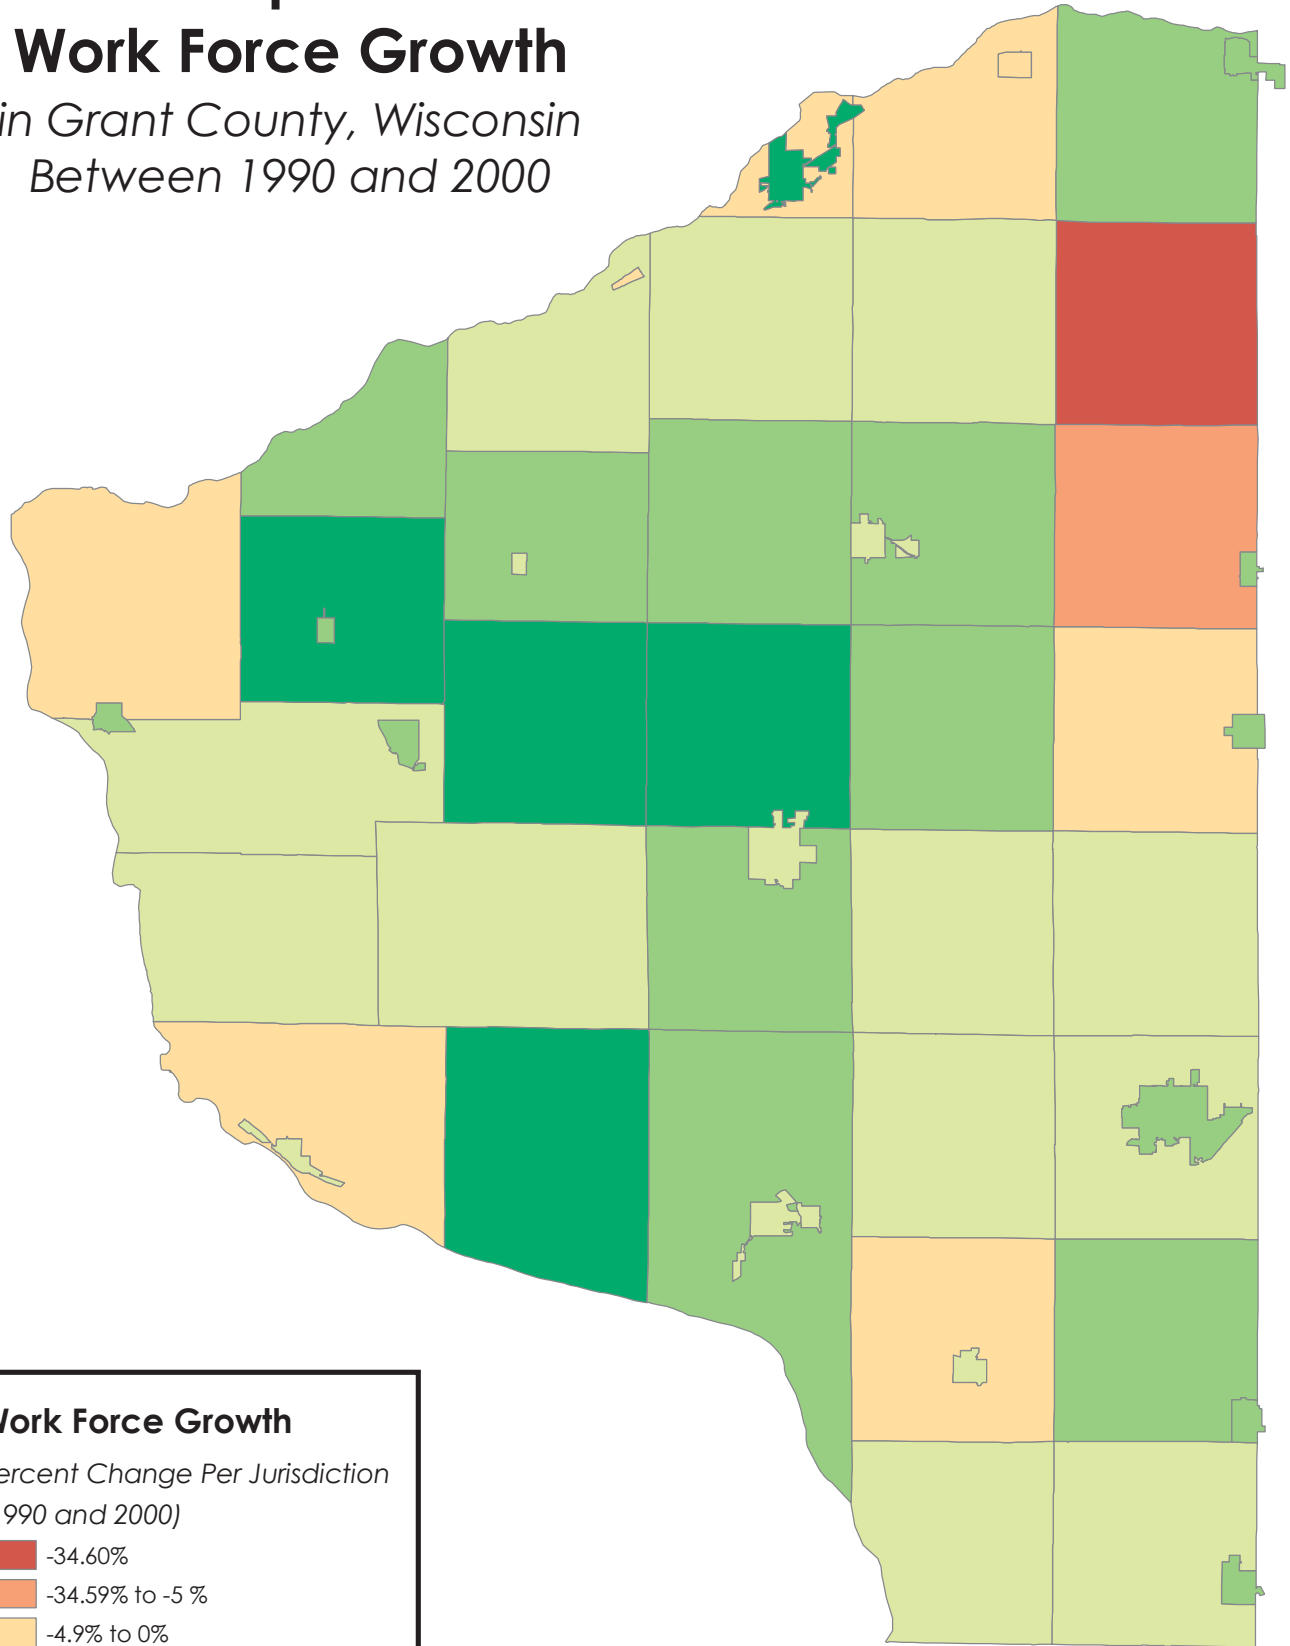

Map 1.3

Work Force Growth

in Grant County, Wisconsin
Between 1990 and 2000

Work Force Growth

Percent Change Per Jurisdiction
(1990 and 2000)

- -34.60%
- -34.59% to -5 %
- -4.9% to 0%
- 0.1% to 5%
- 5.1 to 10%
- 10.1% to 18.60%

**Southwestern Wisconsin
Regional Planning
Commission**

Sources: US Census 2000, WI Department of Natural Resources, SWWRPC Inventory
Projection: NAD 83 HARN Transverse Mercator, Central Meridian: 90 Degrees West
Modified Jenk's Natural Breaks

This map is neither a legally recorded map nor a technical survey and is not
intended to be one. SWWRPC is not responsible for any inaccuracies herein
contained. November 11, 2009