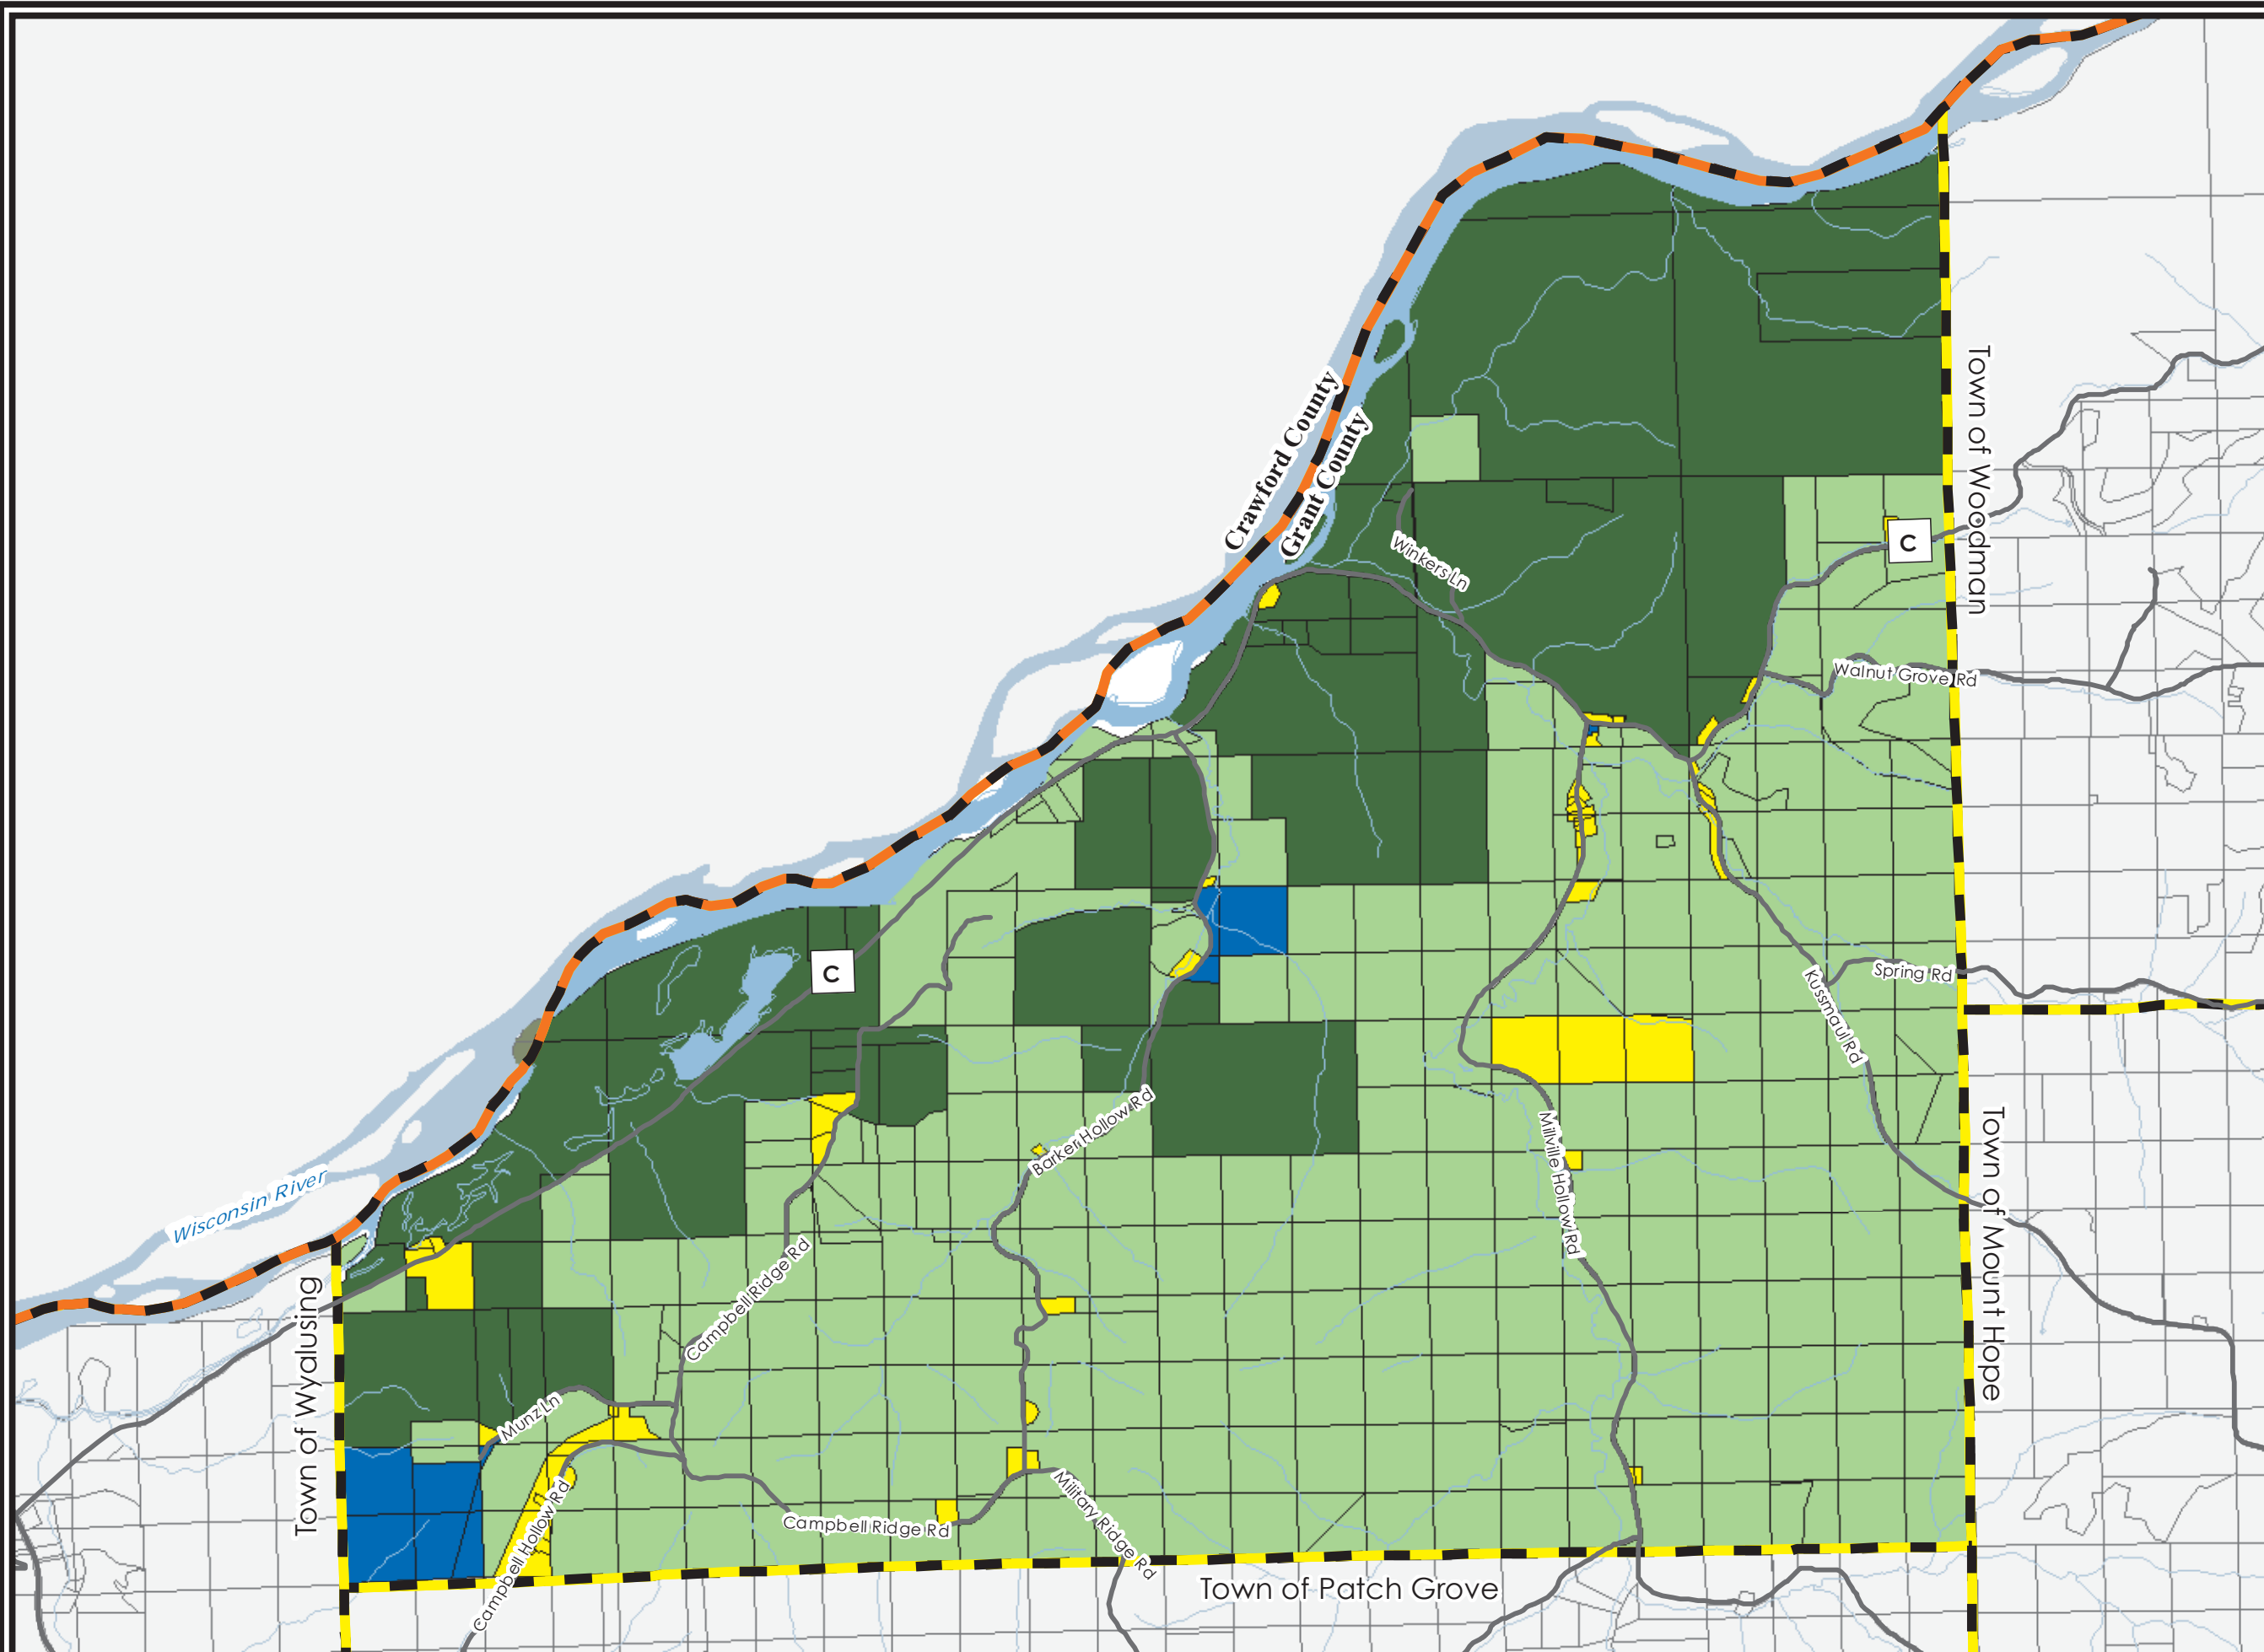

Map 8.1 Existing Landuse

Town of Millville
Grant County, Wisconsin

ExistingLU

- Single
- Institutional
- Agriculture
- Conservancy
- Parcel

- Road
- River or Stream

- Township Boundary
- County Boundary

719 Pioneer Tower
One University Plaza
Platteville, WI 53818
608-342-1214
www.swwrpc.org

This map is neither a legally recorded map nor a technical survey and is not intended to be one. SWWRPC is not responsible for any inaccuracies herein contained.

Sources: WI DNR, WI DOT, SWWRPC Inventory
09 June, 2010

DRAFT