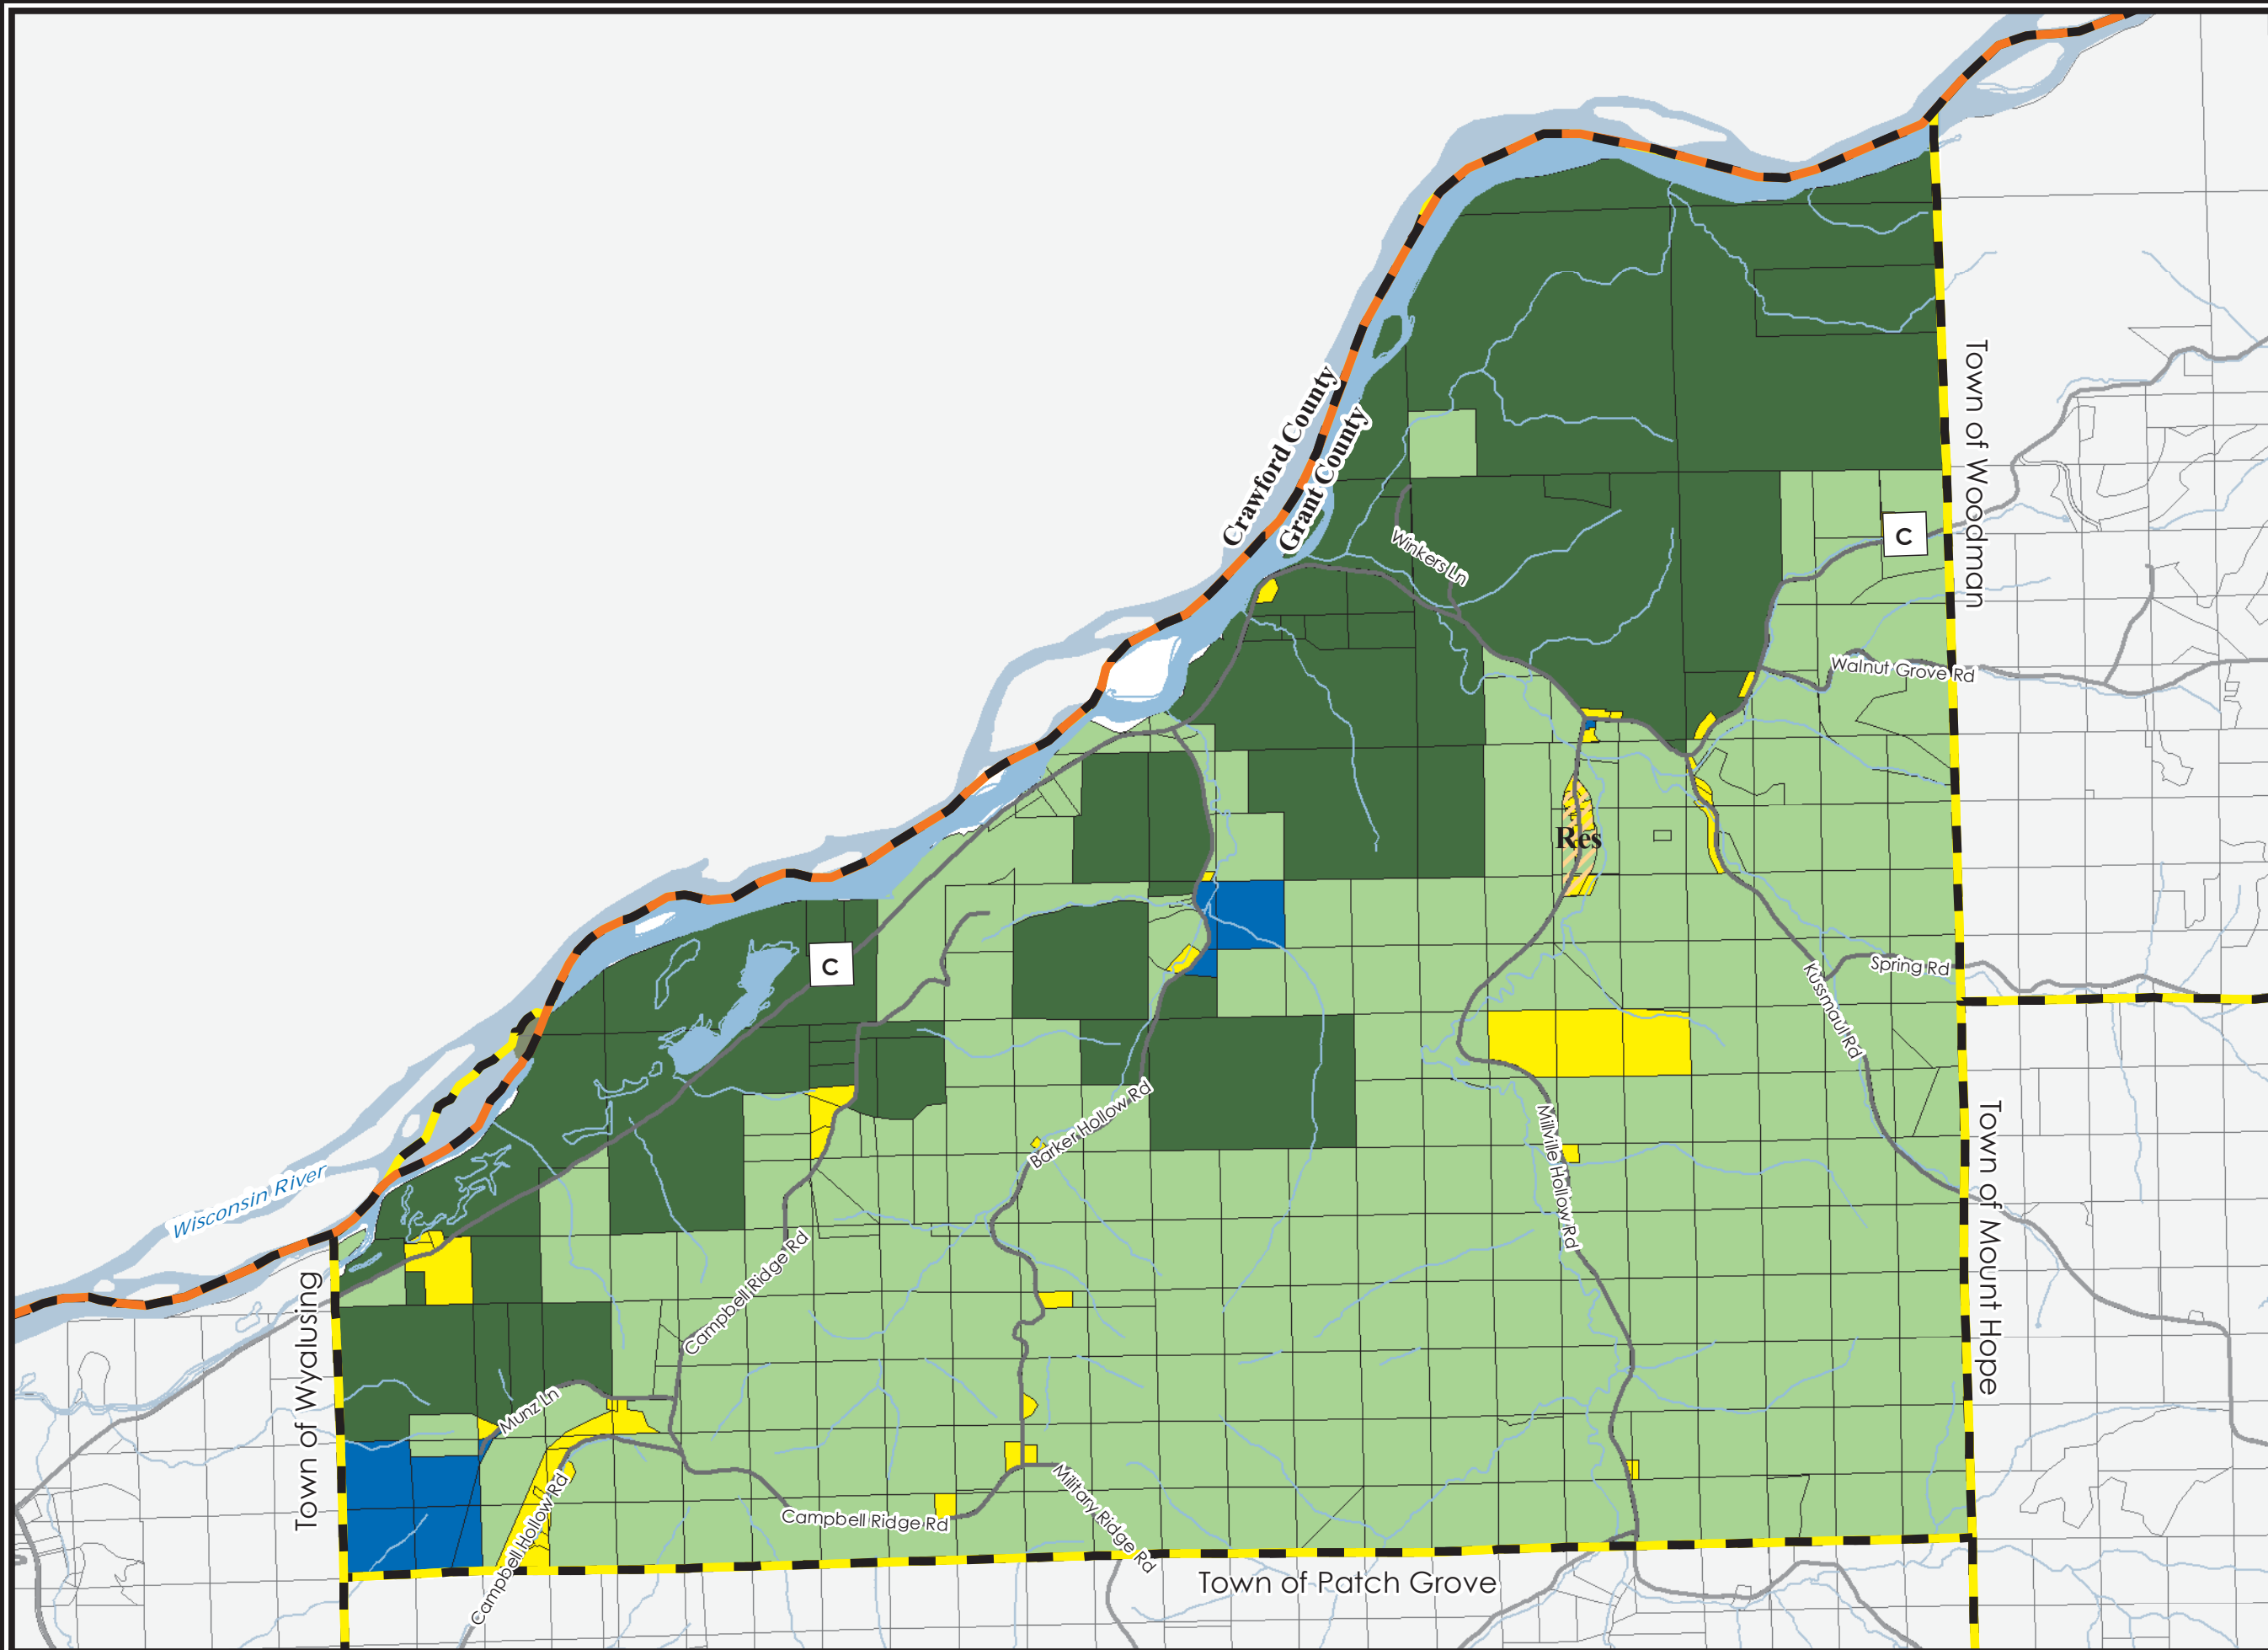

Map 8.2
Proposed Landuse
Town of Millville
 Grant County, Wisconsin

Residential

Existing Land Use

- Single
- Institutional
- Agriculture
- Conservancy
- Parcel

Road

River or Stream

Township Boundary

County Boundary

719 Pioneer Tower
 One University Plaza
 Platteville, WI 53818
 608-342-1214
 www.swwrpc.org

This map is neither a
 legally recorded map
 nor a technical survey
 and is not intended to
 be one. SWWRPC is
 not responsible for
 any inaccuracies herein
 contained.

Sources: WI DNR,
 WI DOT, SWWRPC
 Inventory
 17 June, 2010

DRAFT