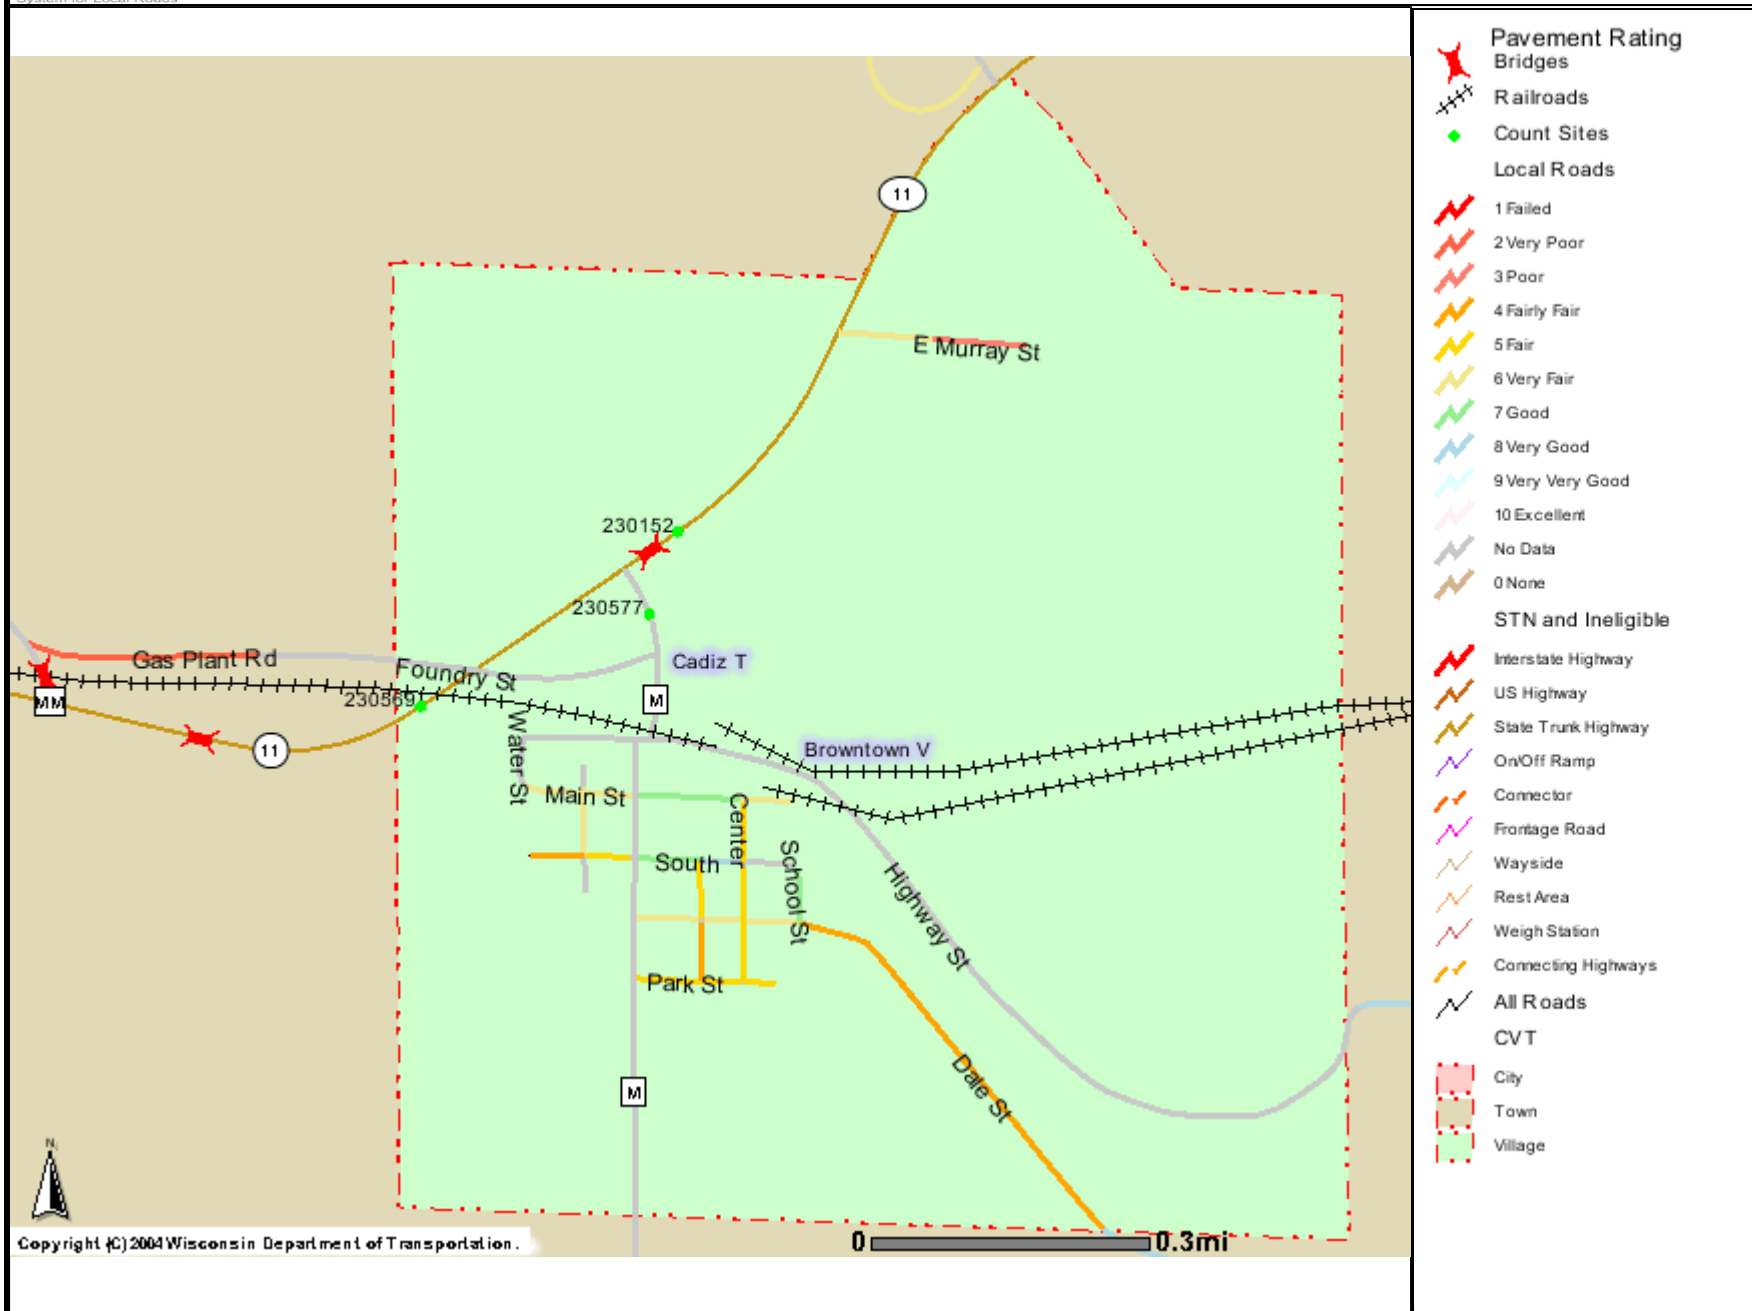

MAP 5.6: PAVEMENT RATING - Village of Browntown

Copyright (C) 2004 Wisconsin Department of Transportation.

The information contained in this data set and information produced from this dataset were created for the official use of the Wisconsin Department of Transportation (WisDOT). Any other use while not prohibited, is the sole responsibility of the user. WisDOT expressly disclaims all liability regarding fitness of use of the information for other than official WisDOT business.