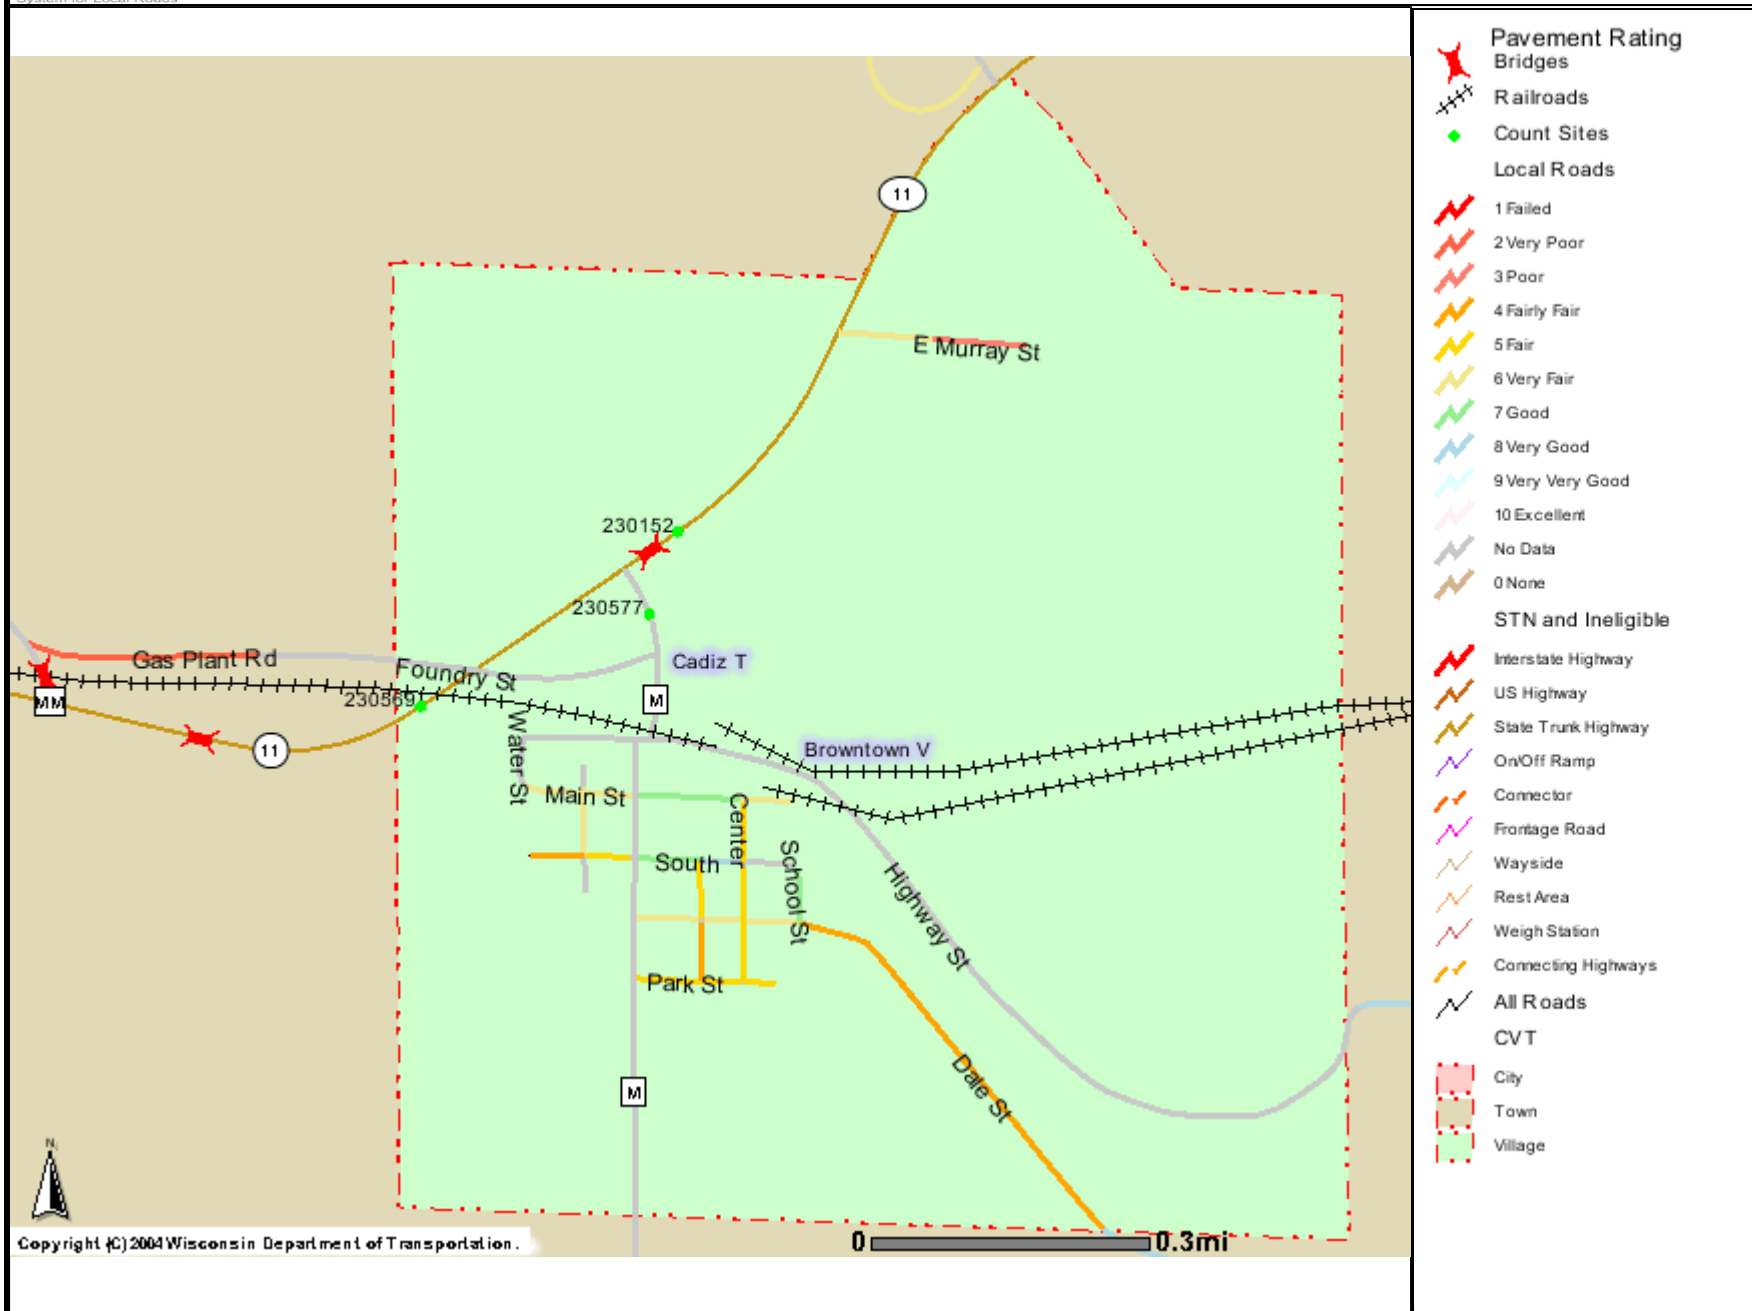

MAP 5.6: PAVEMENT RATING - Village of Browntown

The information contained in this data set and information produced from this dataset were created for the official use of the Wisconsin Department of Transportation (WisDOT). Any other use while not prohibited, is the sole responsibility of the user. WisDOT expressly disclaims all liability regarding fitness of use of the information for other than official WisDOT business.