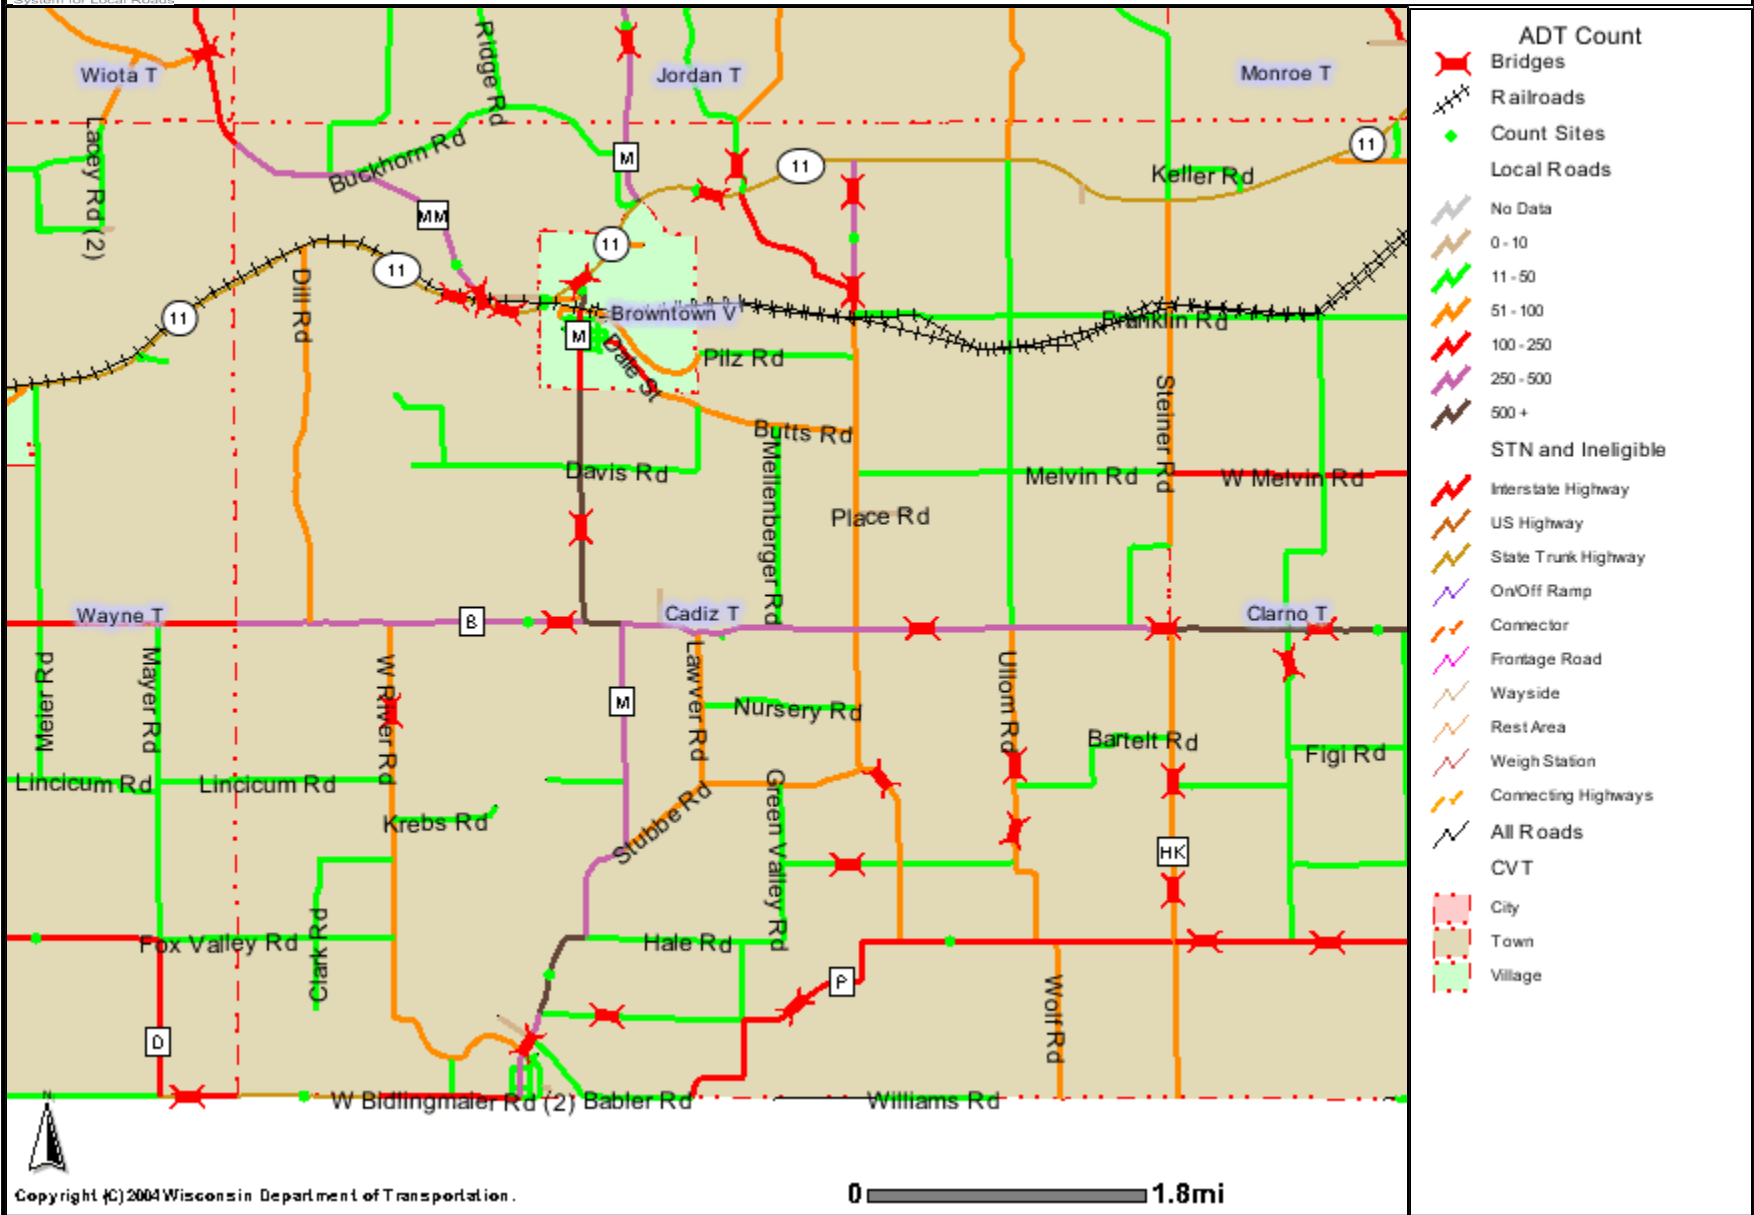

MAP 5.2: AVERAGE DAILY TRAFFIC - Town of Cadiz

The information contained in this data set and information produced from this dataset were created for the official use of the Wisconsin Department of Transportation (WisDOT). Any other use while not prohibited, is the sole responsibility of the user. WisDOT expressly disclaims all liability regarding fitness of use of the information for other than official WisDOT business.