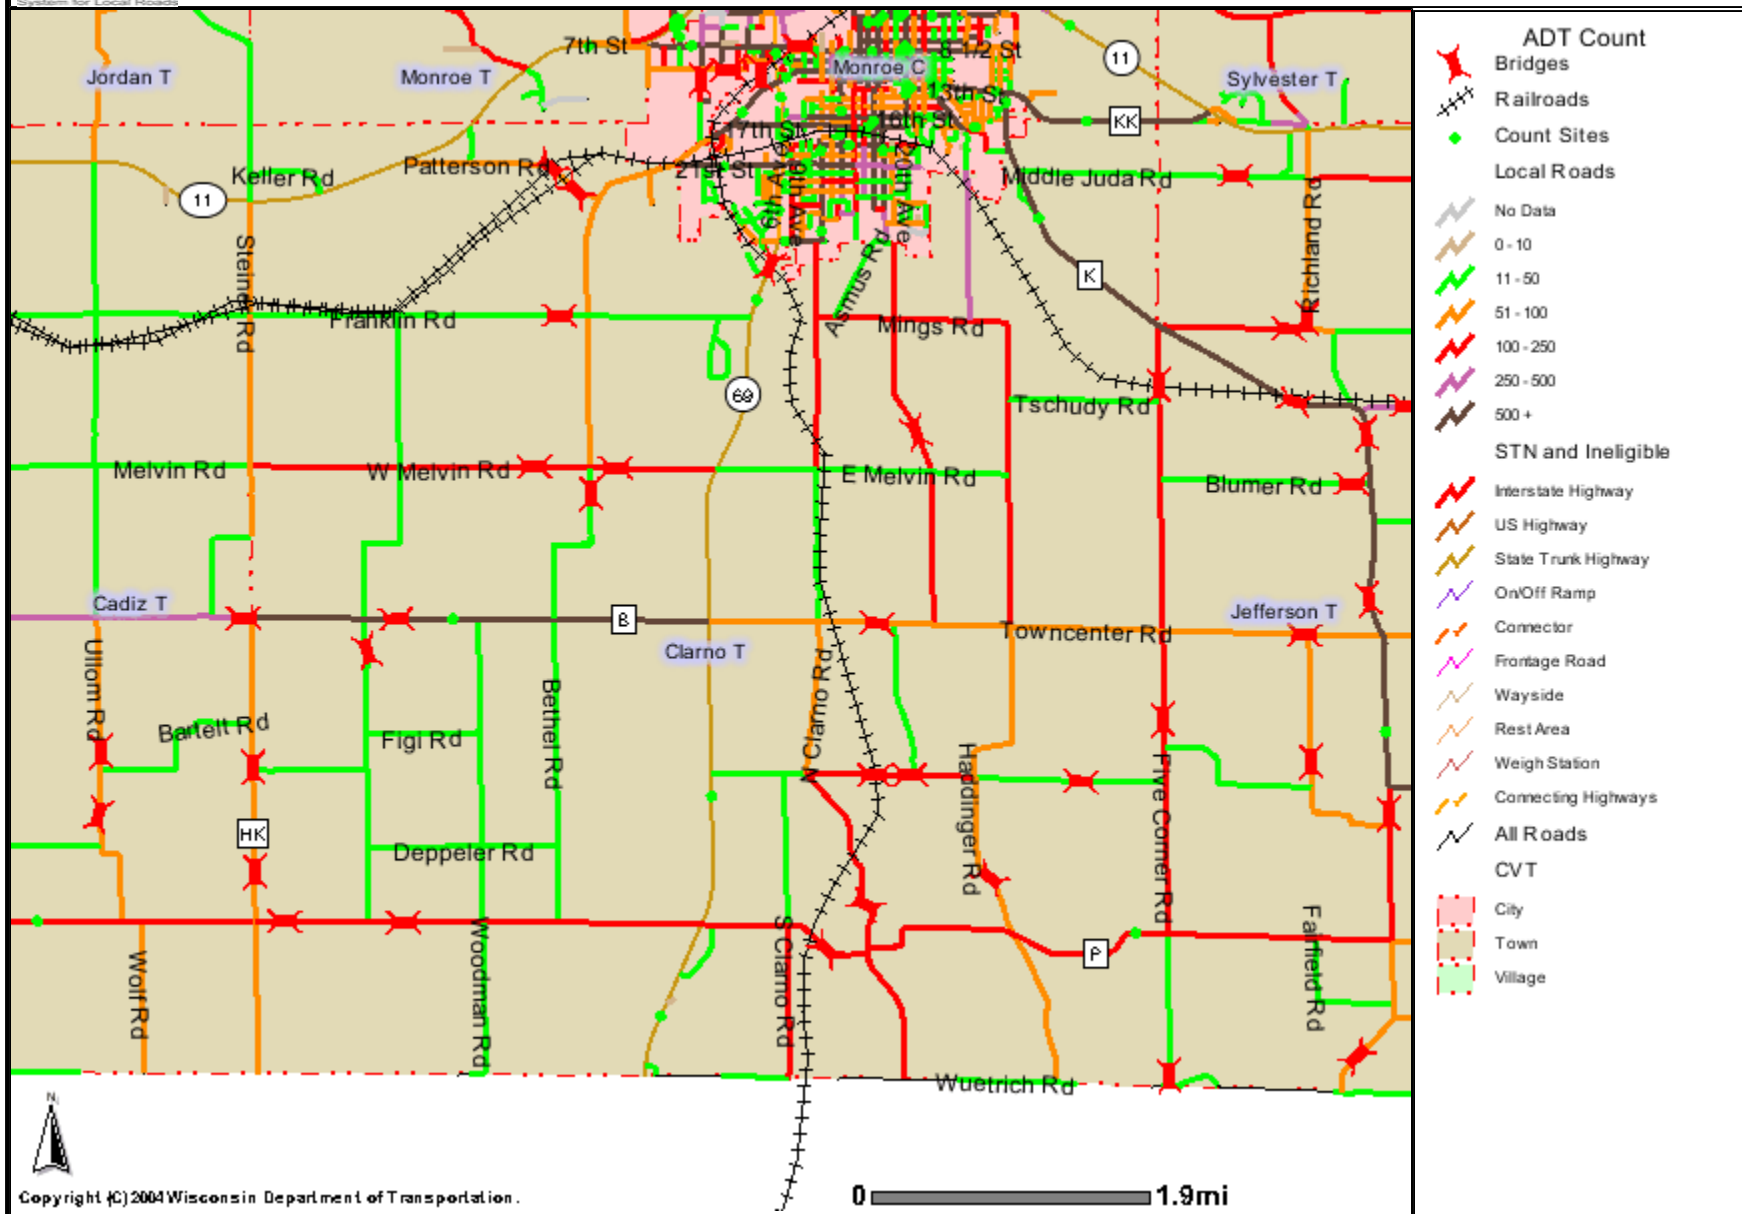

### MAP 5.2: AVERAGE DAILY TRAFFIC - Town of Clarno

The information contained in this data set and information produced from this dataset were created for the official use of the Wisconsin Department of Transportation (WisDOT). Any other use while not prohibited, is the sole responsibility of the user. WisDOT expressly disclaims all liability regarding fitness of use of the information for other than official WisDOT business.