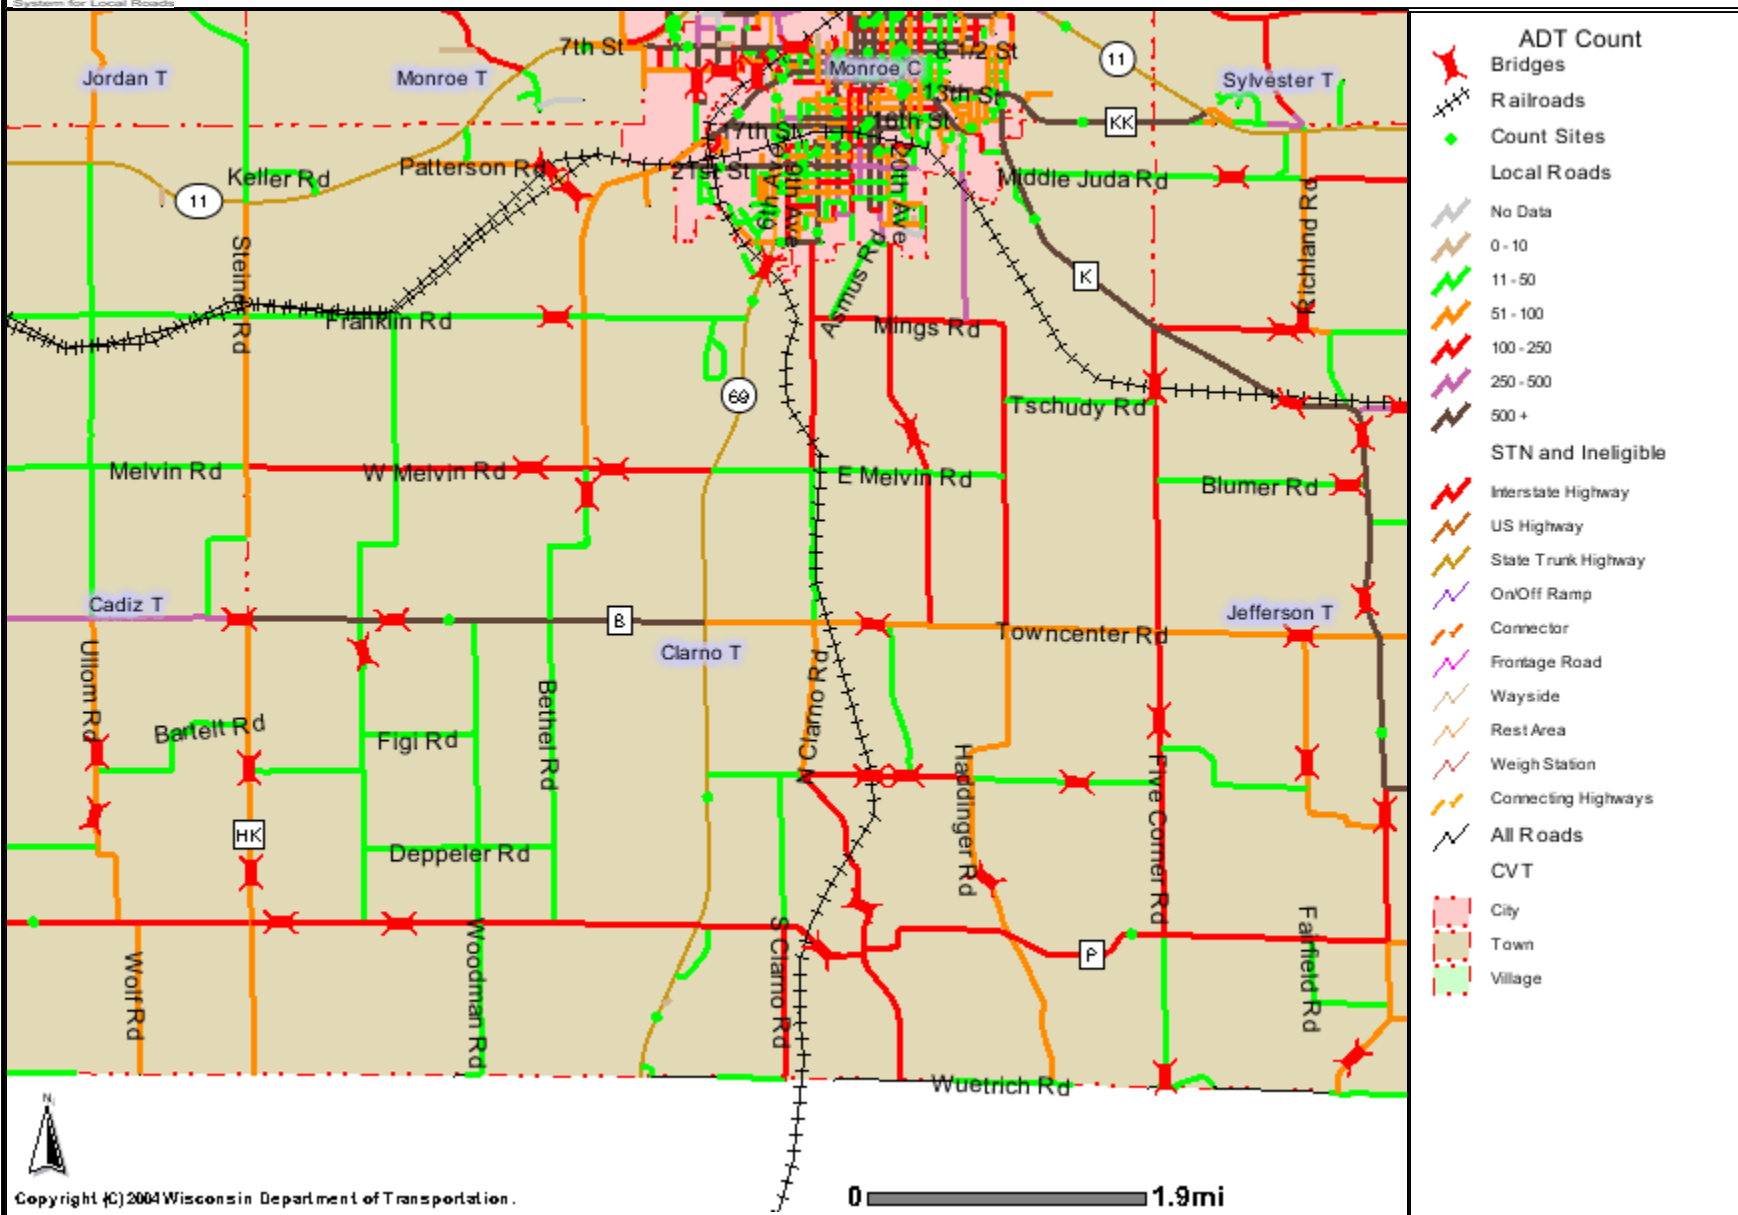

MAP 5.2: AVERAGE DAILY TRAFFIC - Town of Clarno

Copyright (C) 2004 Wisconsin Department of Transportation.

The information contained in this data set and information produced from this dataset were created for the official use of the Wisconsin Department of Transportation (WisDOT). Any other use while not prohibited, is the sole responsibility of the user. WisDOT expressly disclaims all liability regarding fitness of use of the information for other than official WisDOT business.