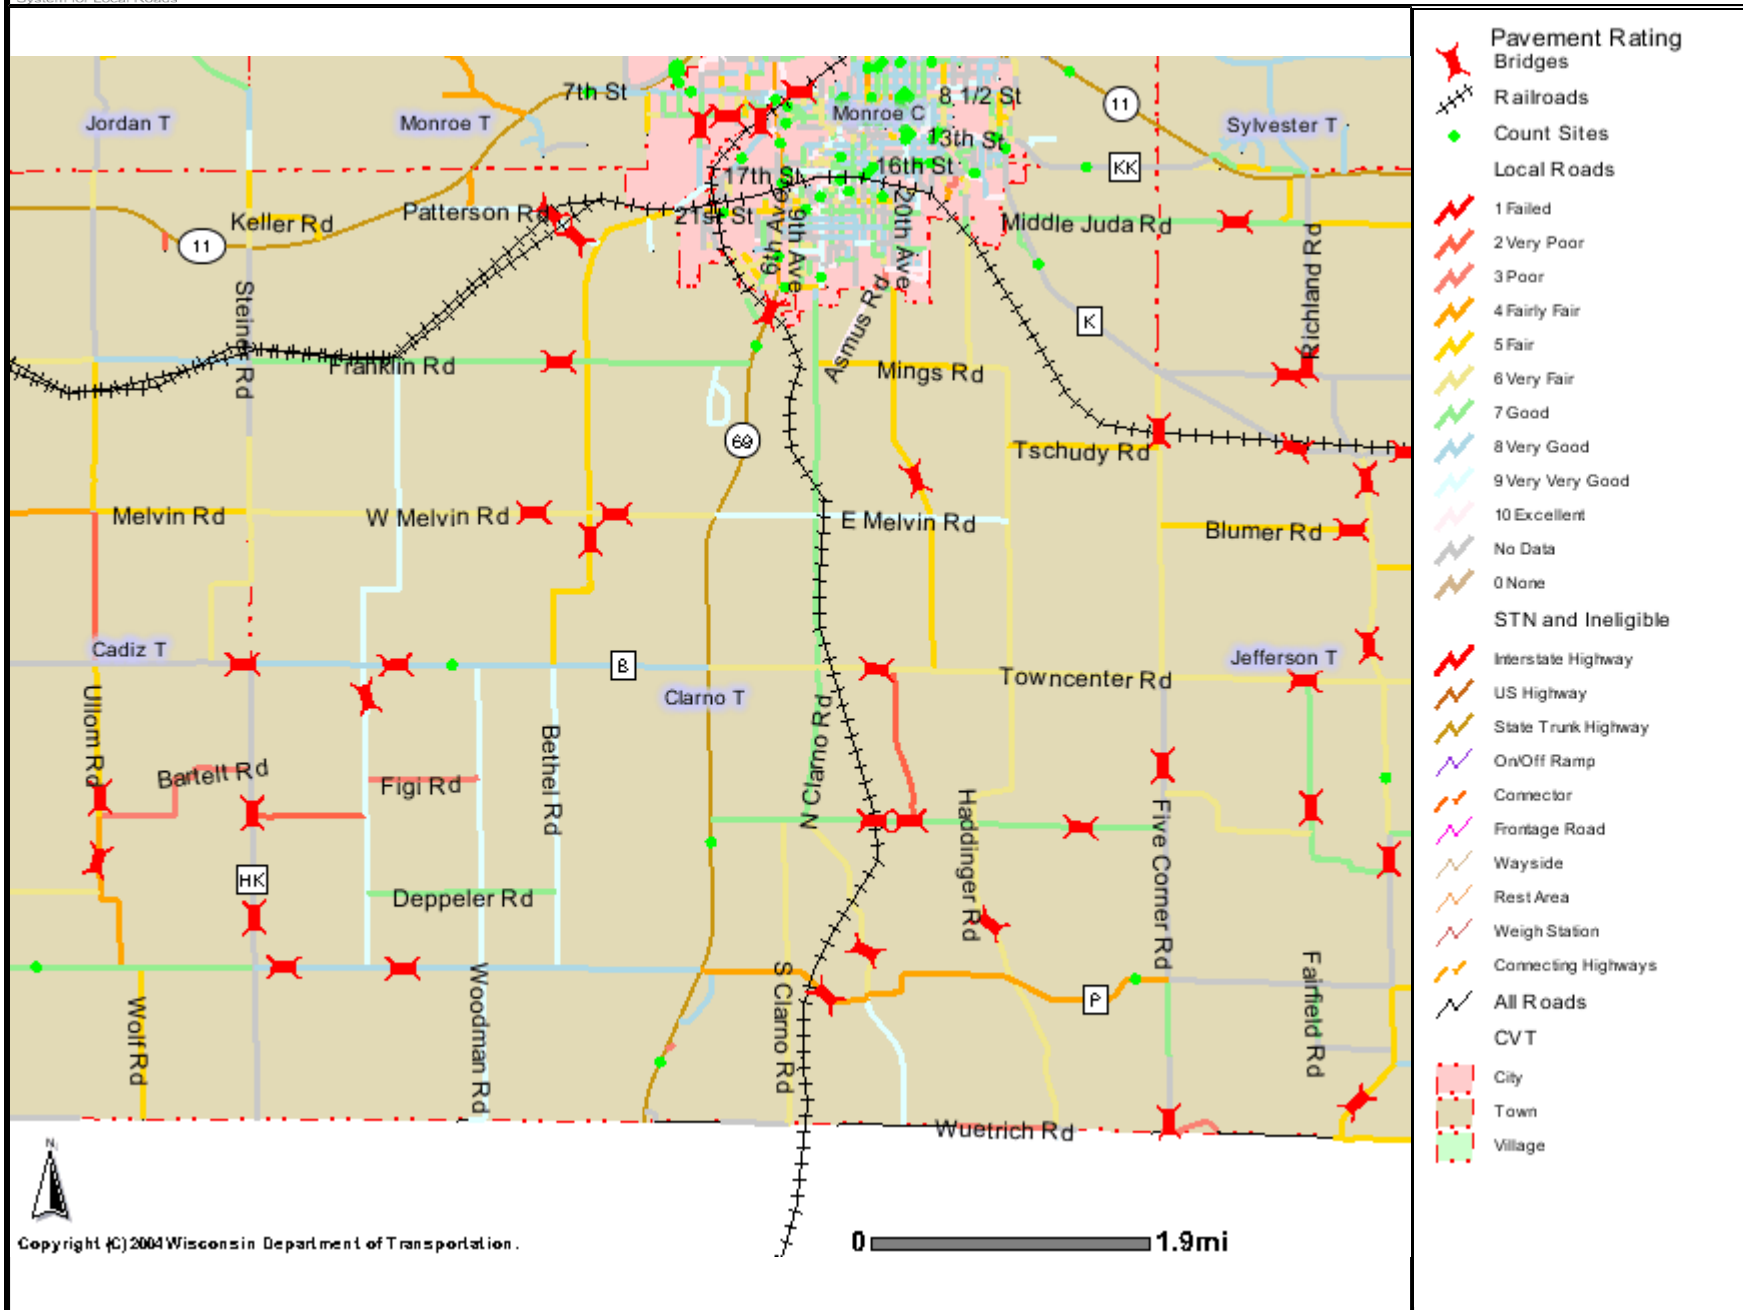

### MAP 5.6: PAVEMENT RATING - Town of Clarno

The information contained in this data set and information produced from this dataset were created for the official use of the Wisconsin Department of Transportation (WisDOT). Any other use while not prohibited, is the sole responsibility of the user. WisDOT expressly disclaims all liability regarding fitness of use of the information for other than official WisDOT business.