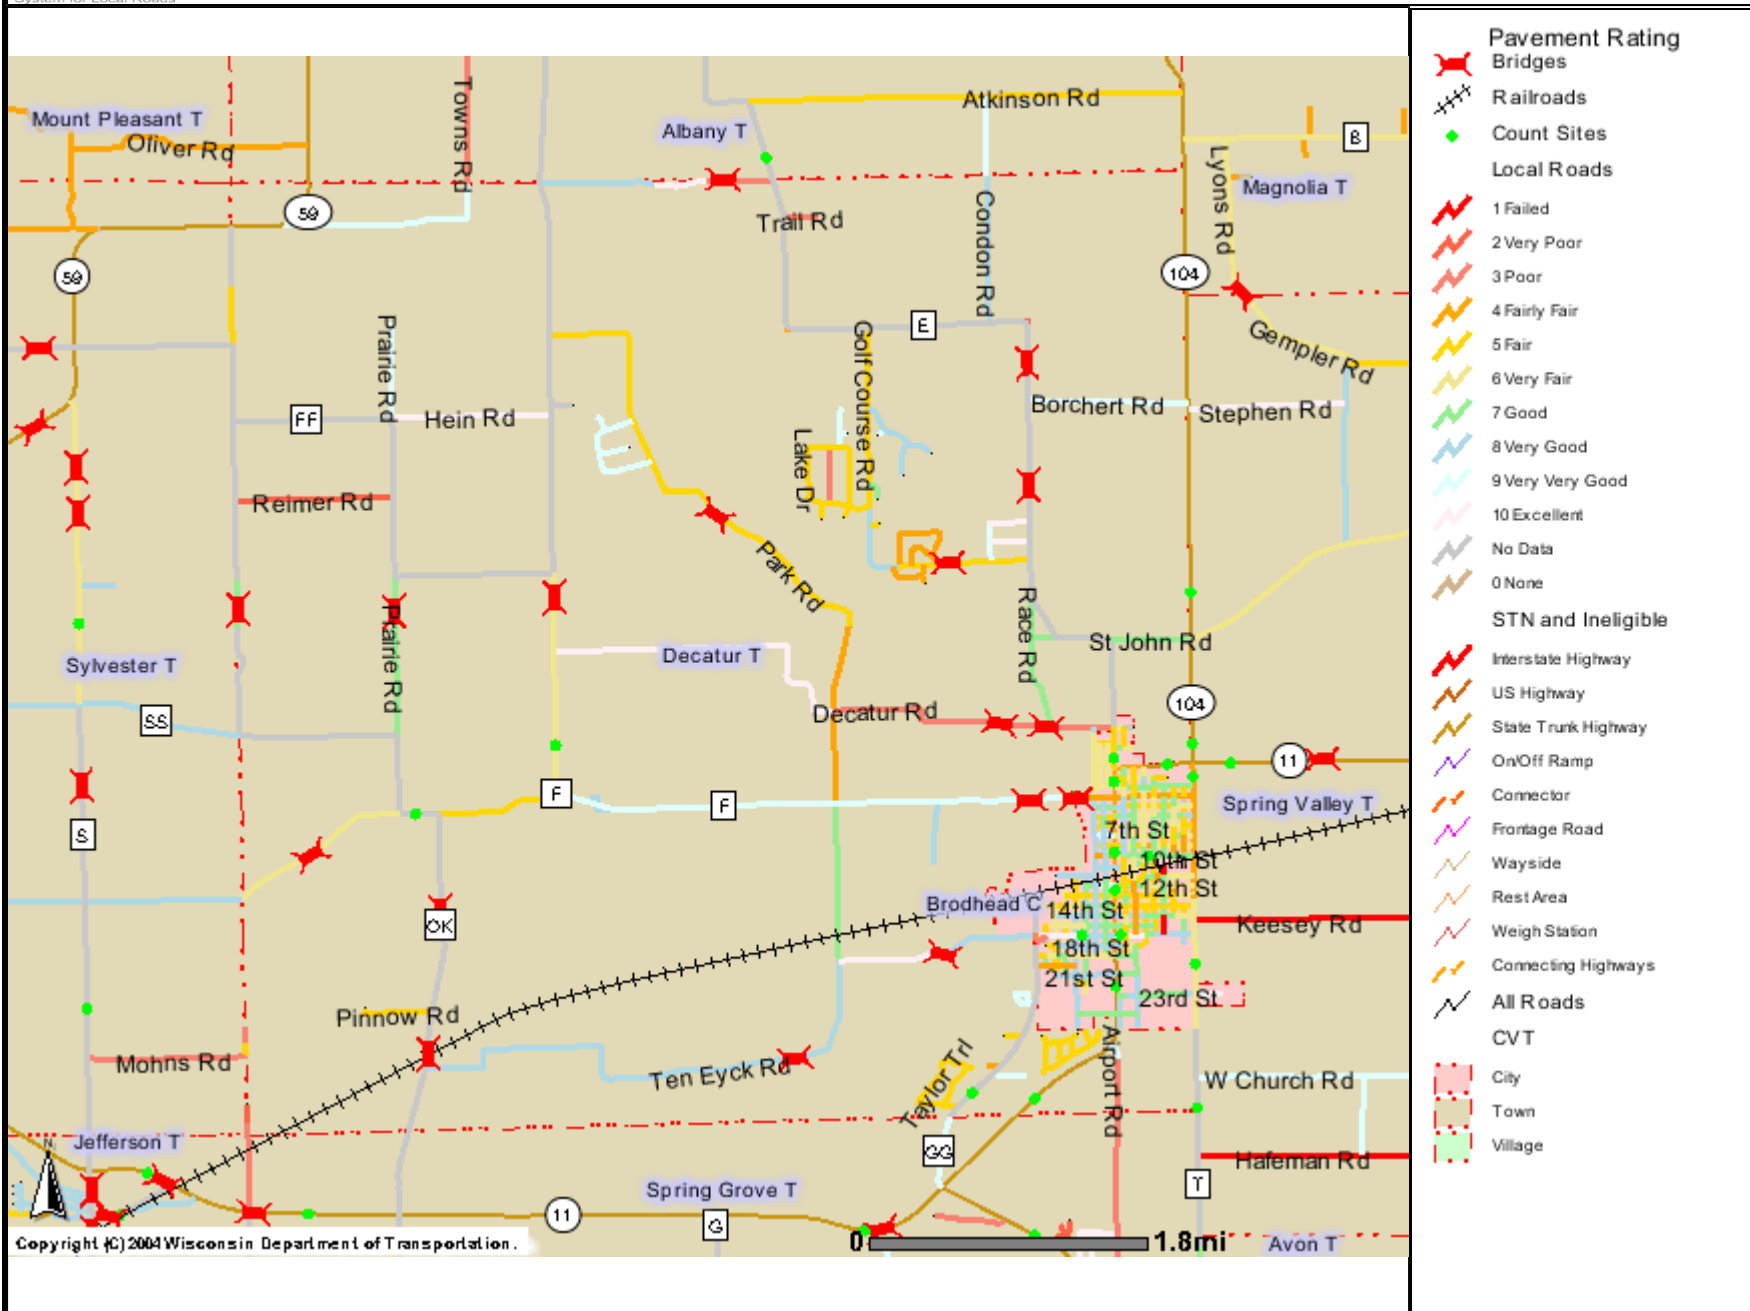

MAP 5.6: PAVEMENT RATING - Town of Decatur

The information contained in this data set and information produced from this dataset were created for the official use of the Wisconsin Department of Transportation (WisDOT). Any other use while not prohibited, is the sole responsibility of the user. WisDOT expressly disclaims all liability regarding fitness of use of the information for other than official WisDOT business.