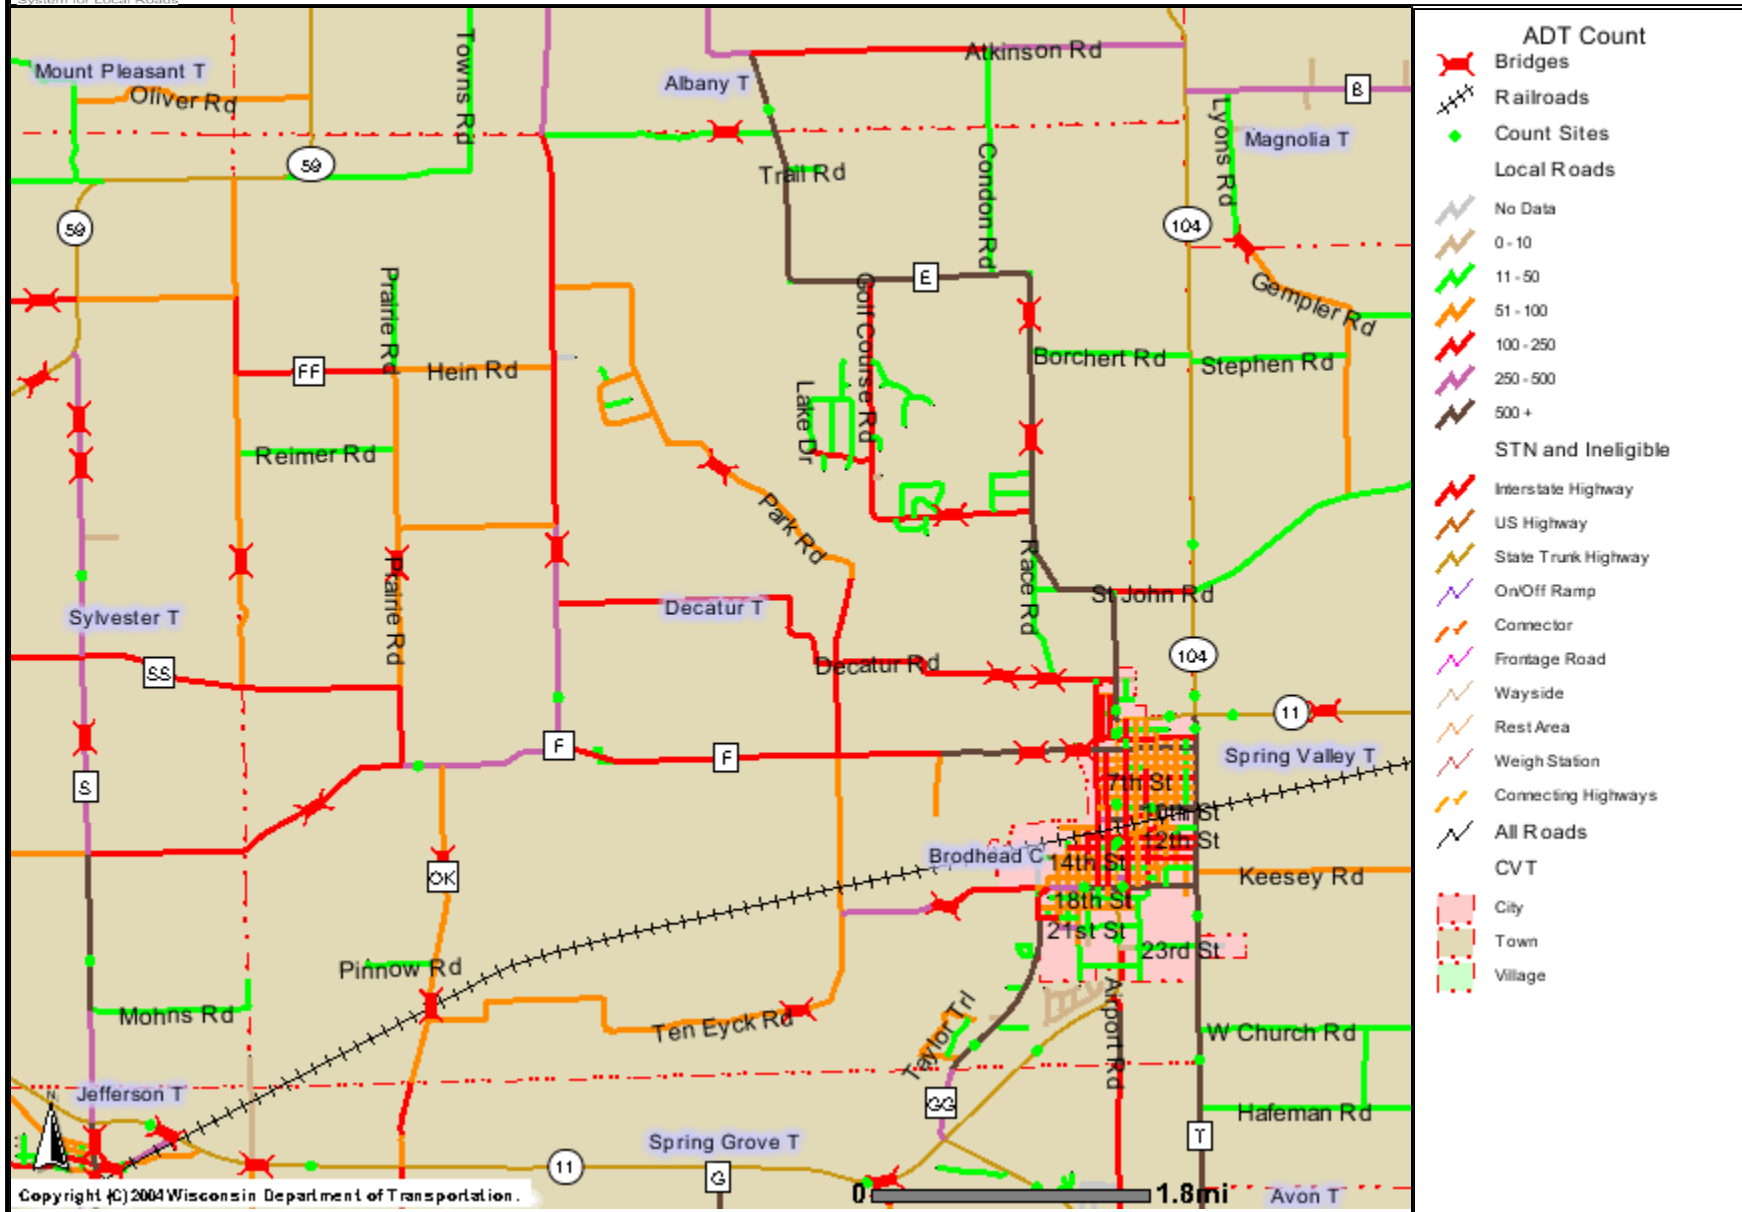

MAP 5.2: AVERAGE DAILY TRAFFIC MAP - Town of Decatur

The information contained in this data set and information produced from this dataset were created for the official use of the Wisconsin Department of Transportation (WisDOT). Any other use while not prohibited, is the sole responsibility of the user. WisDOT expressly disclaims all liability regarding fitness of use of the information for other than official WisDOT business.