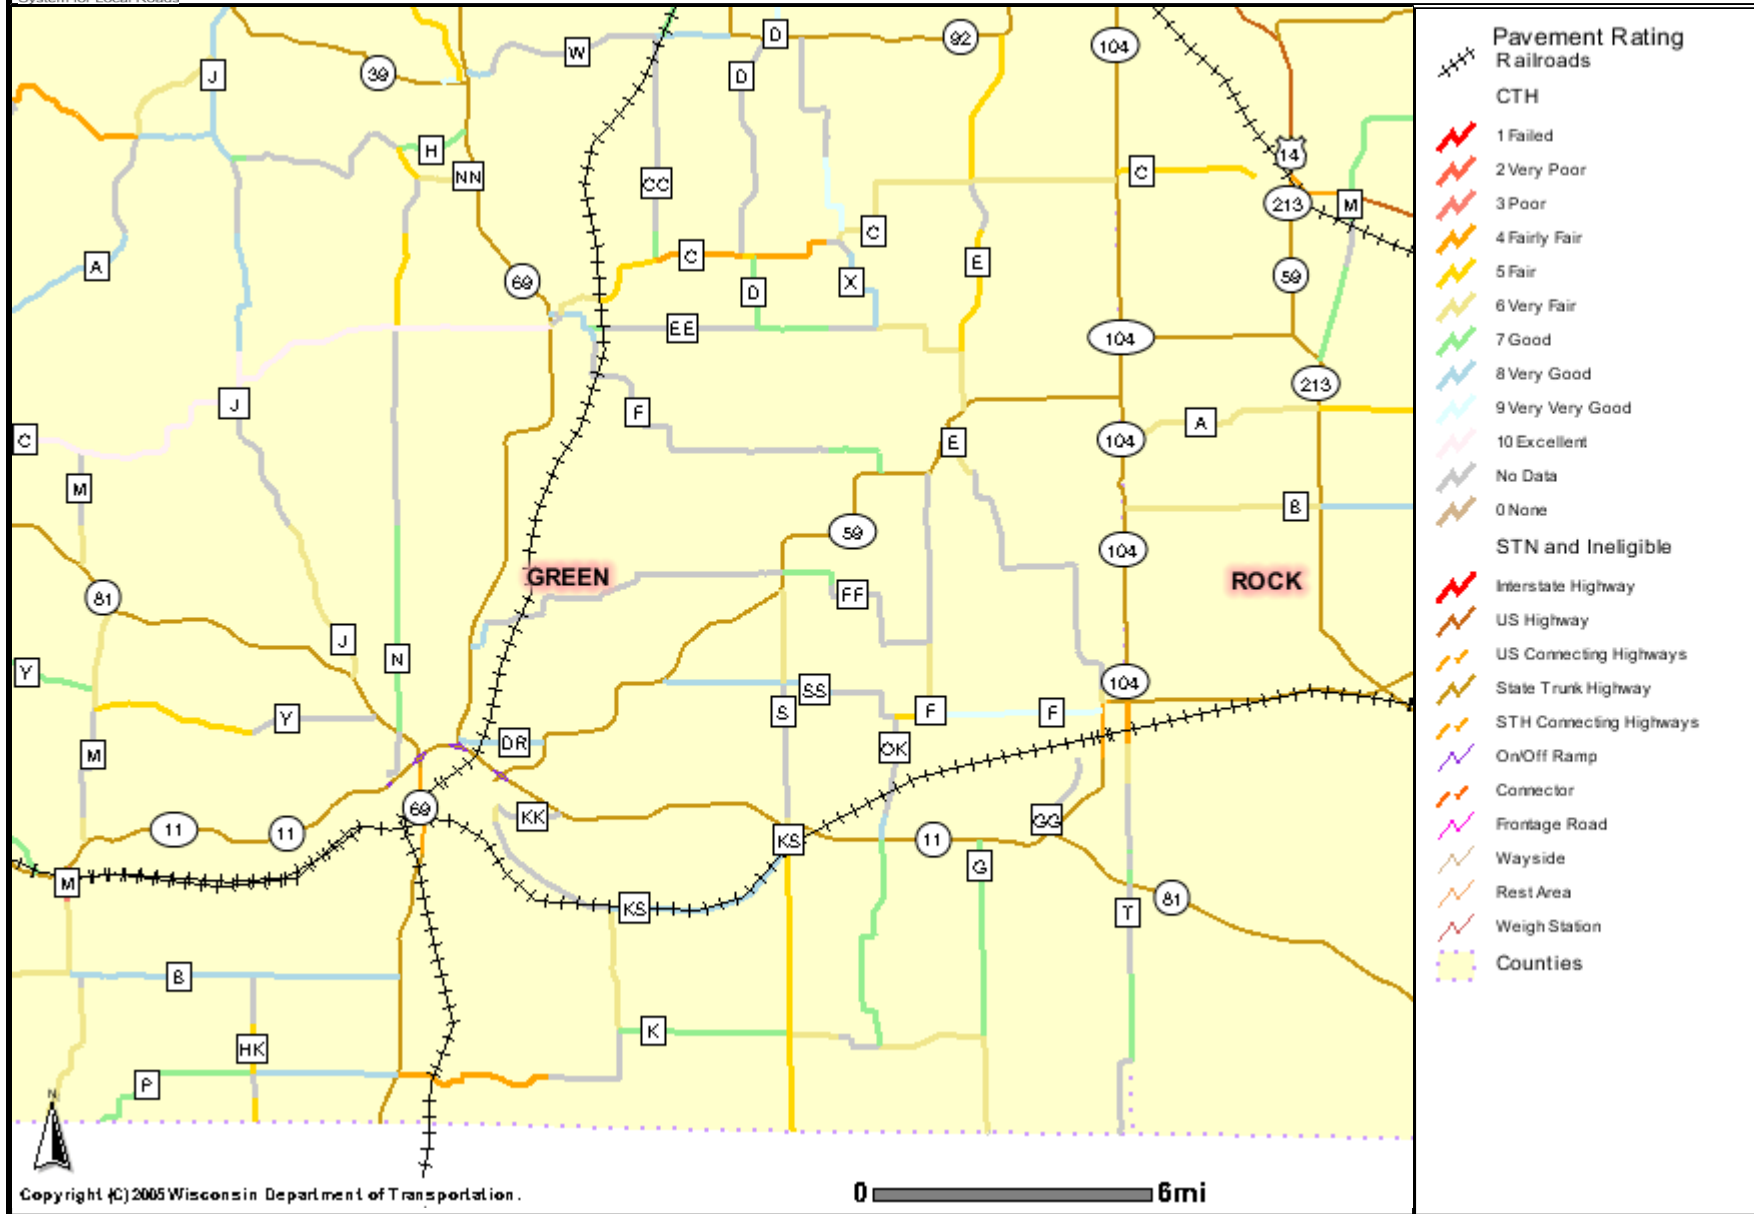

MAP 5.6: PAVEMENT RATING - Green County

The information contained in this data set and information produced from this dataset were created for the official use of the Wisconsin Department of Transportation (WisDOT). Any other use while not prohibited, is the sole responsibility of the user. WisDOT expressly disclaims all liability regarding fitness of use of the information for other than official WisDOT business.