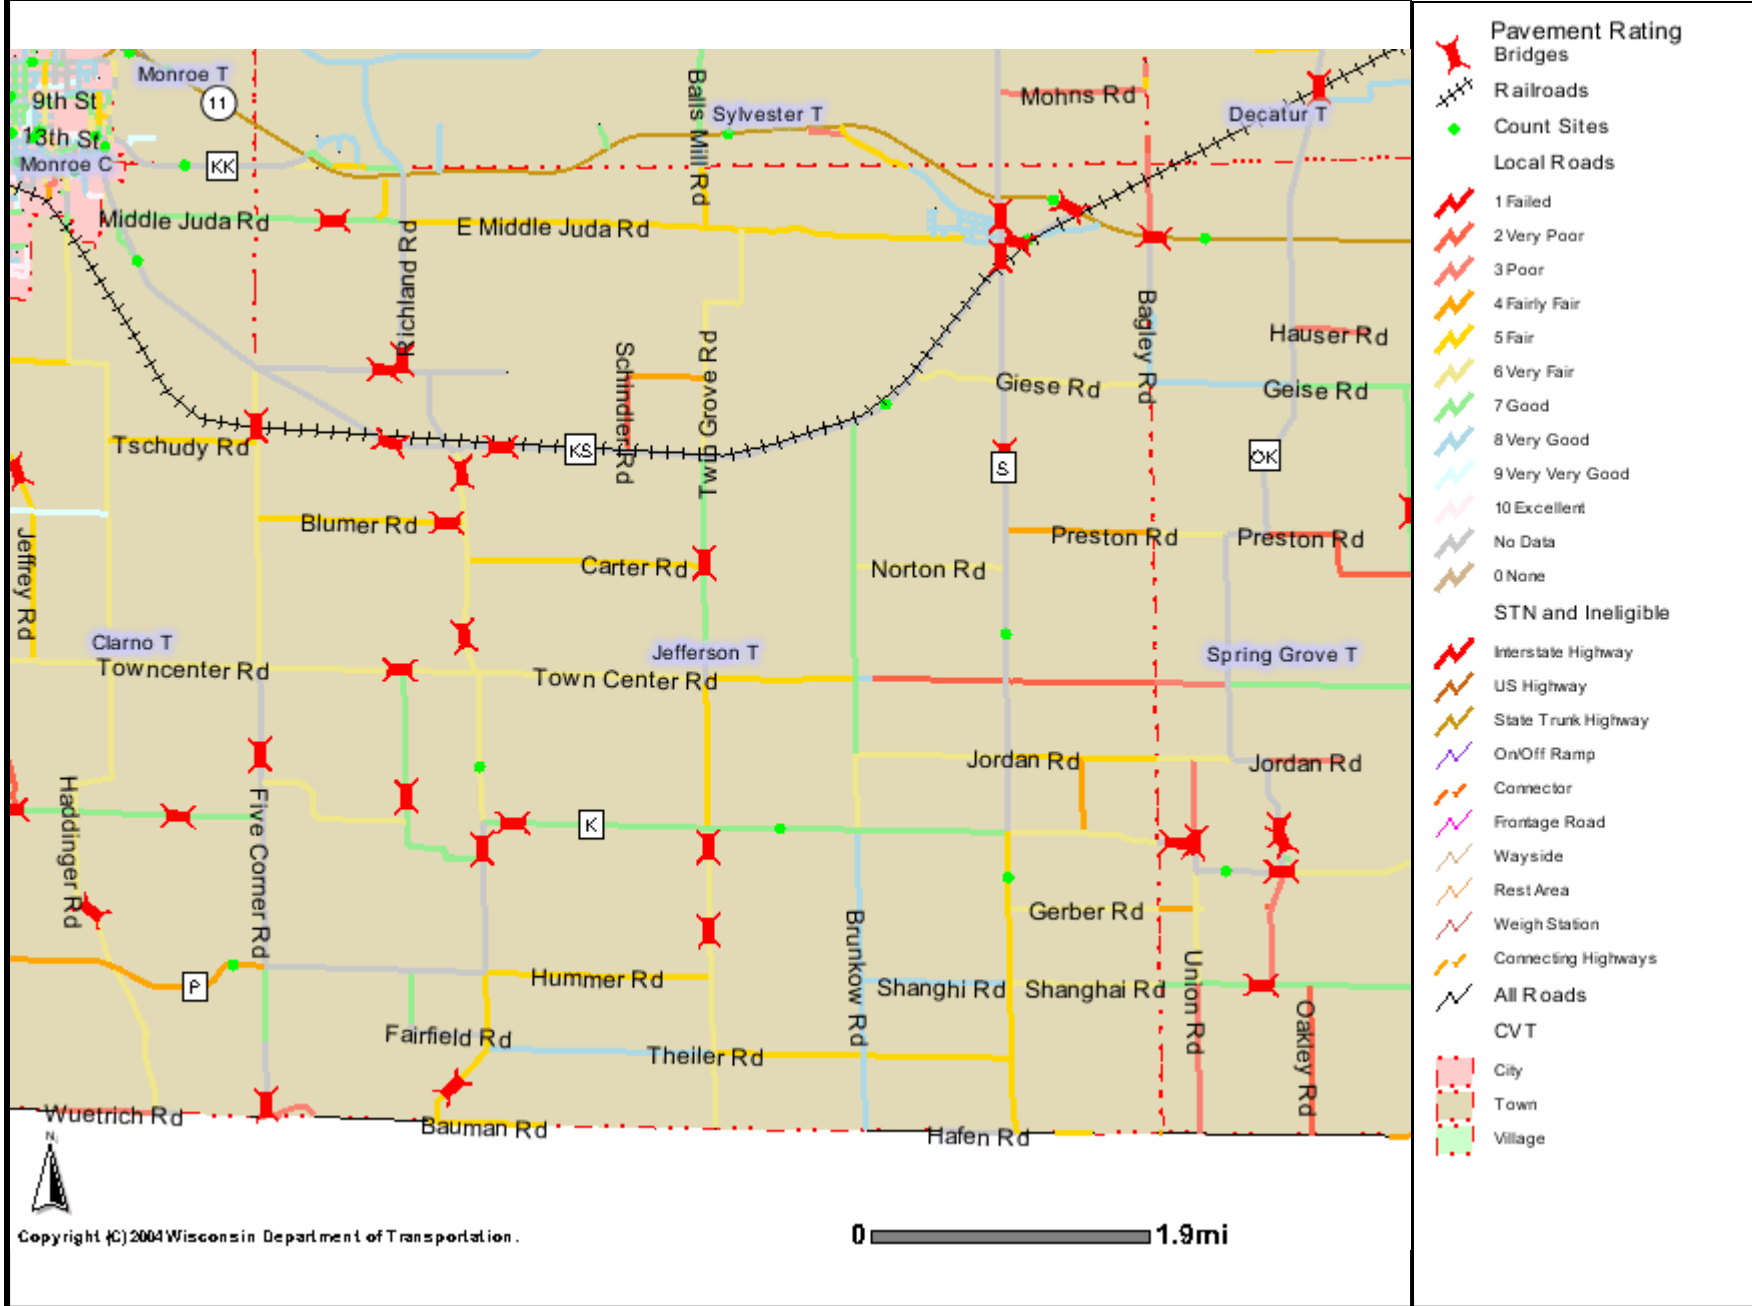

MAP 5.6: PAVEMENT RATING - Town of Jefferson

Copyright (C) 2004 Wisconsin Department of Transportation.

0 1.9mi

The information contained in this data set and information produced from this dataset were created for the official use of the Wisconsin Department of Transportation (WisDOT). Any other use while not prohibited, is the sole responsibility of the user. WisDOT expressly disclaims all liability regarding fitness of use of the information for other than official WisDOT business.