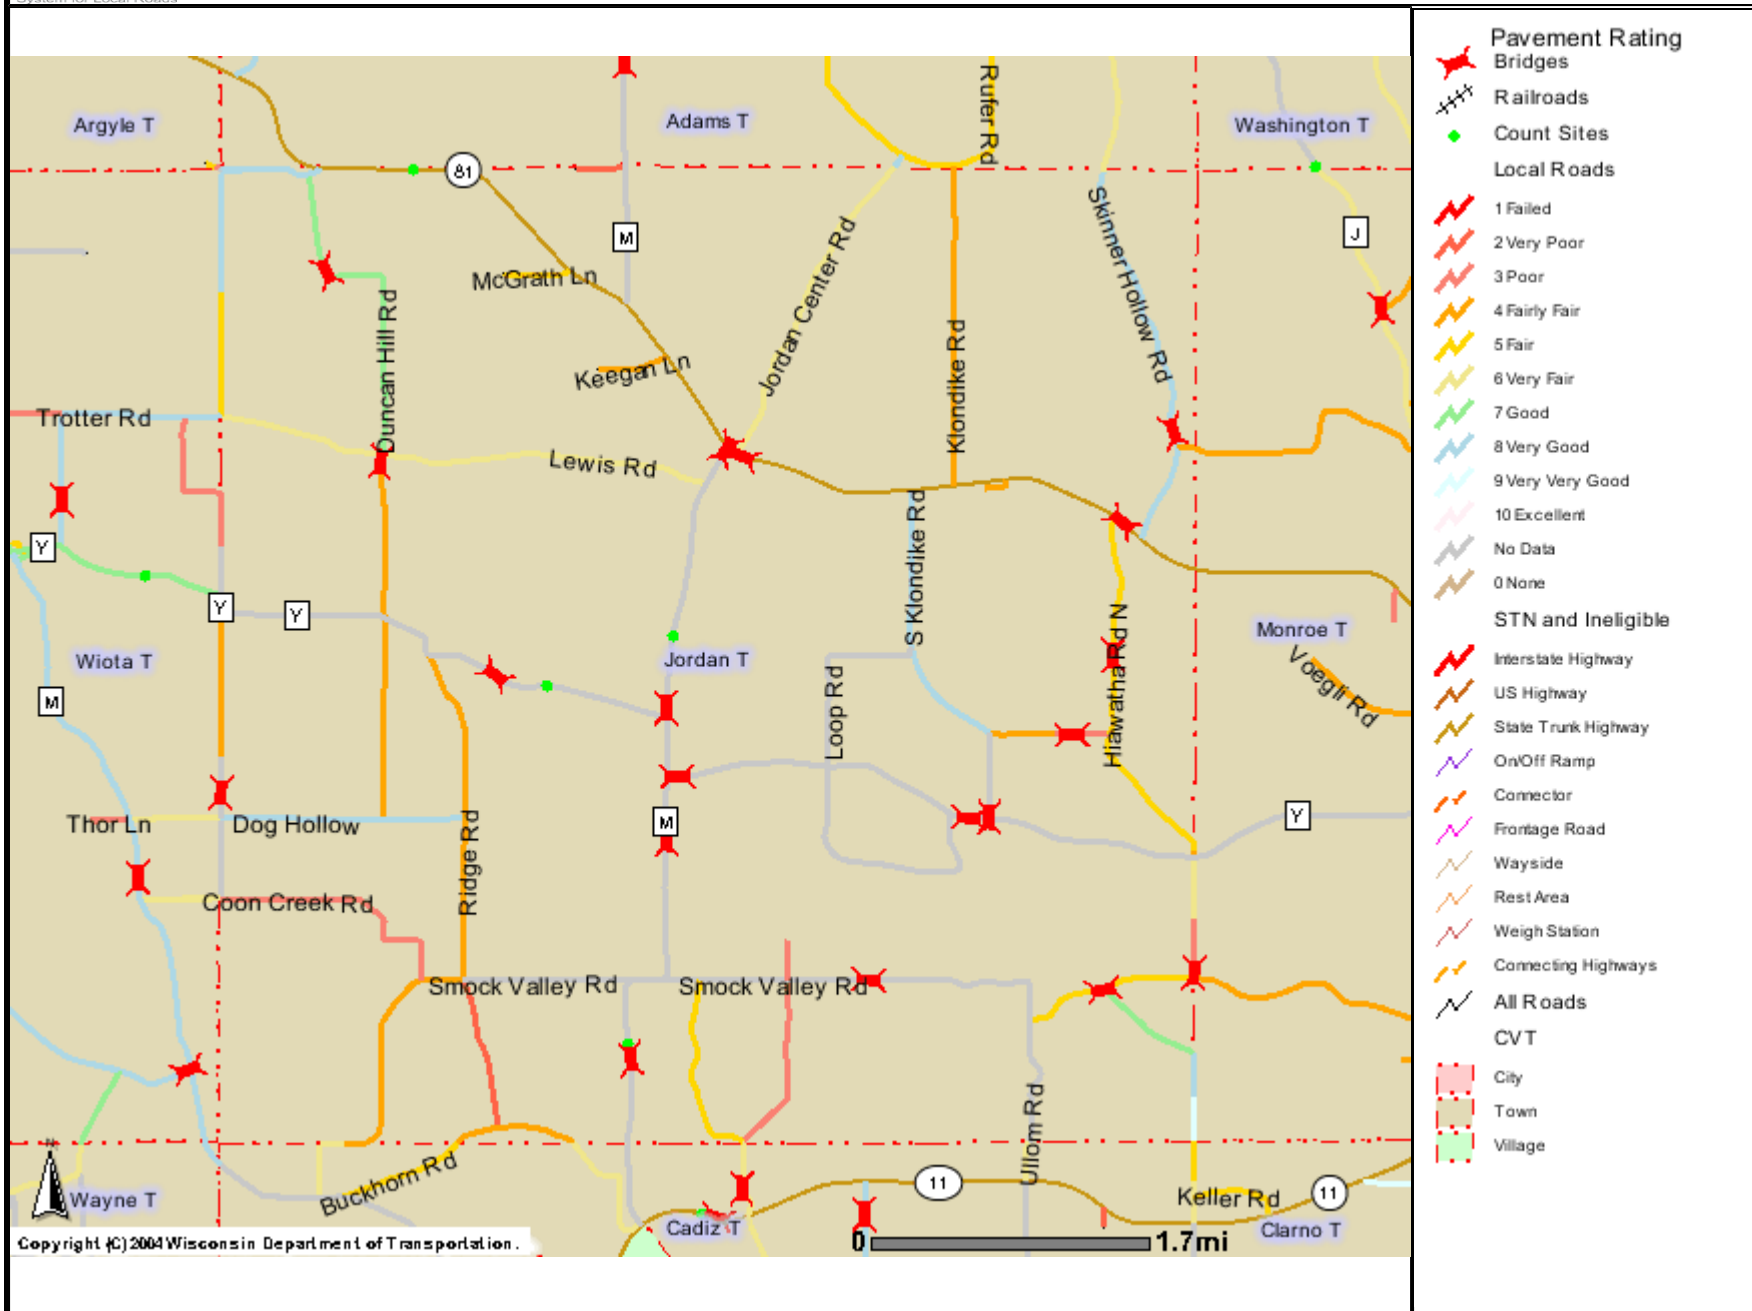

MAP 5.6: PAVEMENT RATING - Town of Jordan

The information contained in this data set and information produced from this dataset were created for the official use of the Wisconsin Department of Transportation (WisDOT). Any other use while not prohibited, is the sole responsibility of the user. WisDOT expressly disclaims all liability regarding fitness of use of the information for other than official WisDOT business.