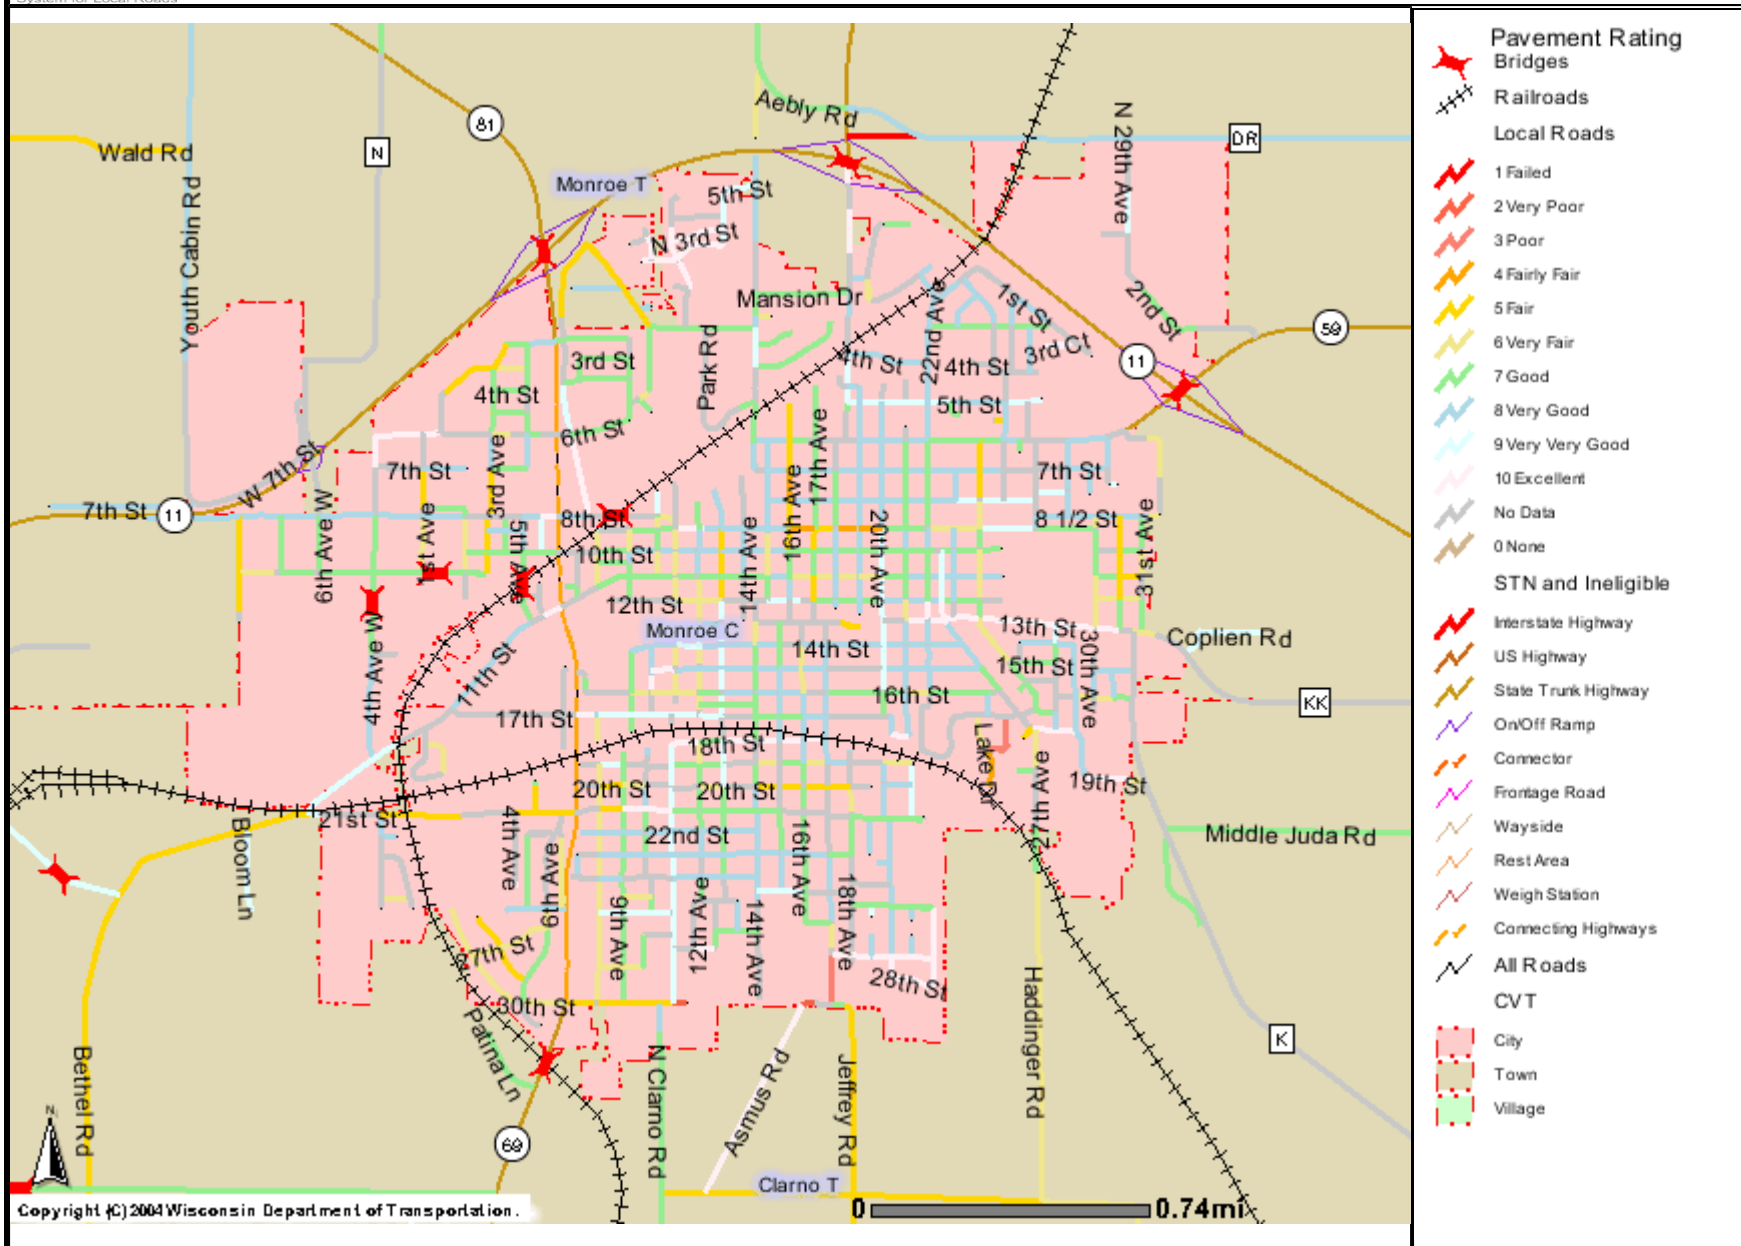

MAP 5.6: PAVEMENT RATING - City of Monroe

The information contained in this data set and information produced from this dataset were created for the official use of the Wisconsin Department of Transportation (WisDOT). Any other use while not prohibited, is the sole responsibility of the user. WisDOT expressly disclaims all liability regarding fitness of use of the information for other than official WisDOT business.