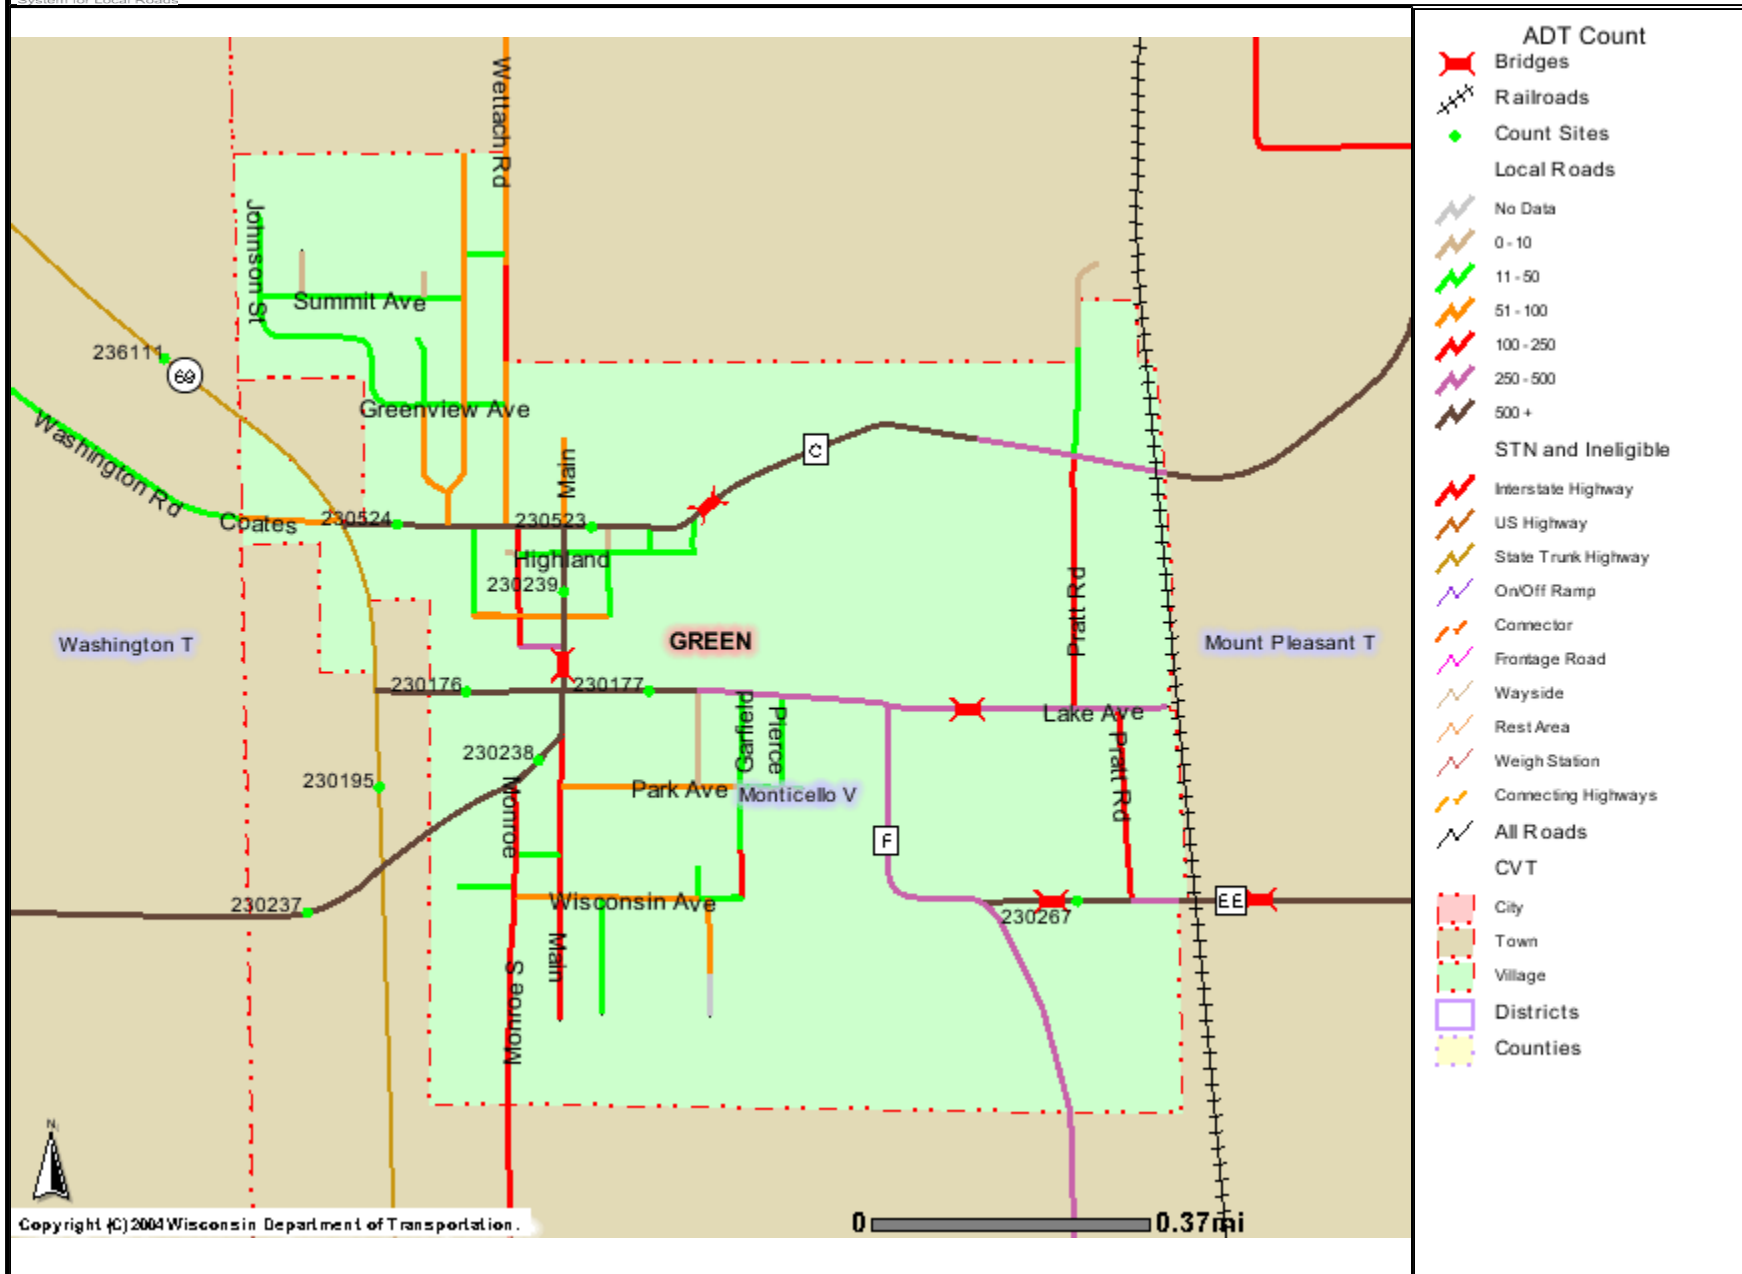

MAP 5.2: AVERAGE DAILY TRAFFIC - Village of Monticello

The information contained in this data set and information produced from this dataset were created for the official use of the Wisconsin Department of Transportation (WisDOT). Any other use while not prohibited, is the sole responsibility of the user. WisDOT expressly disclaims all liability regarding fitness of use of the information for other than official WisDOT business.