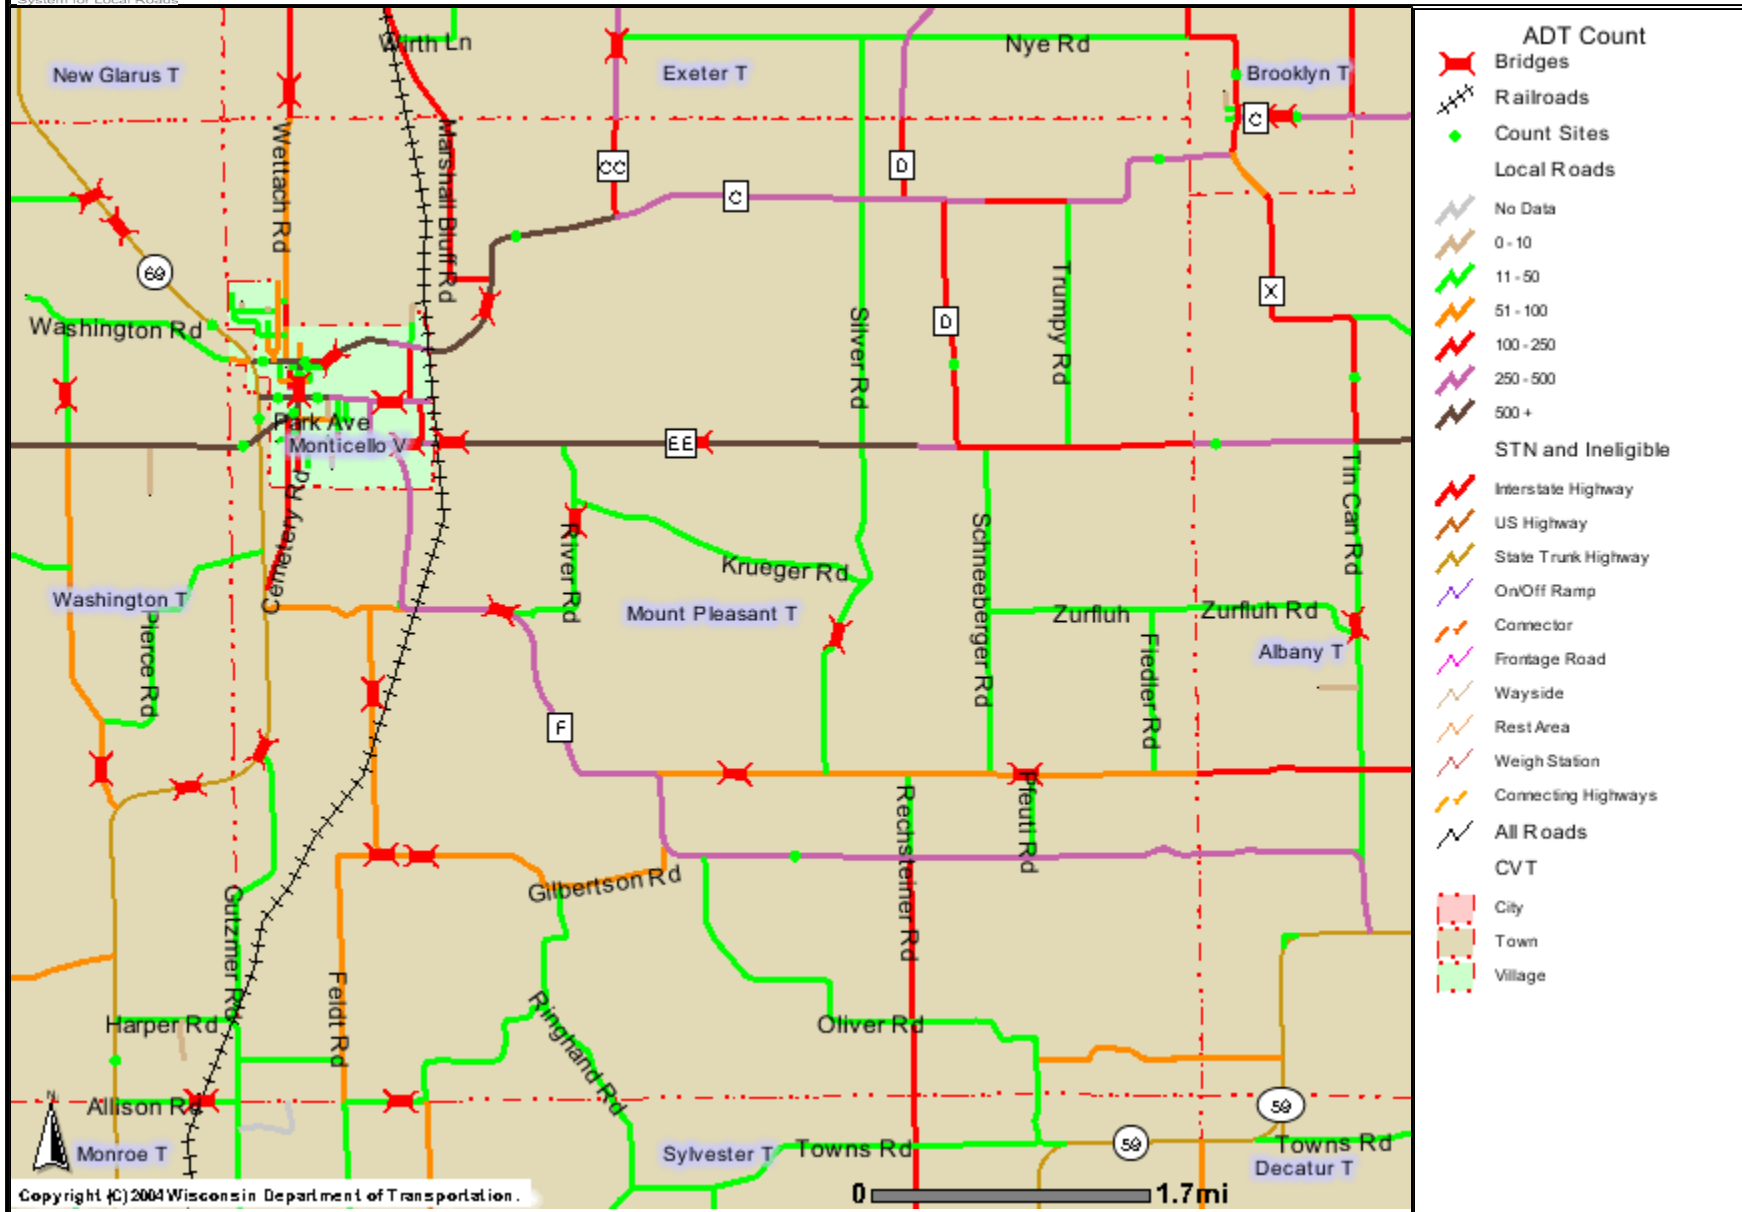

MAP 5.2: AVERAGE DAILY TRAFFIC - Town of Mount Pleasant

The information contained in this data set and information produced from this dataset were created for the official use of the Wisconsin Department of Transportation (WisDOT). Any other use while not prohibited, is the sole responsibility of the user. WisDOT expressly disclaims all liability regarding fitness of use of the information for other than official WisDOT business.