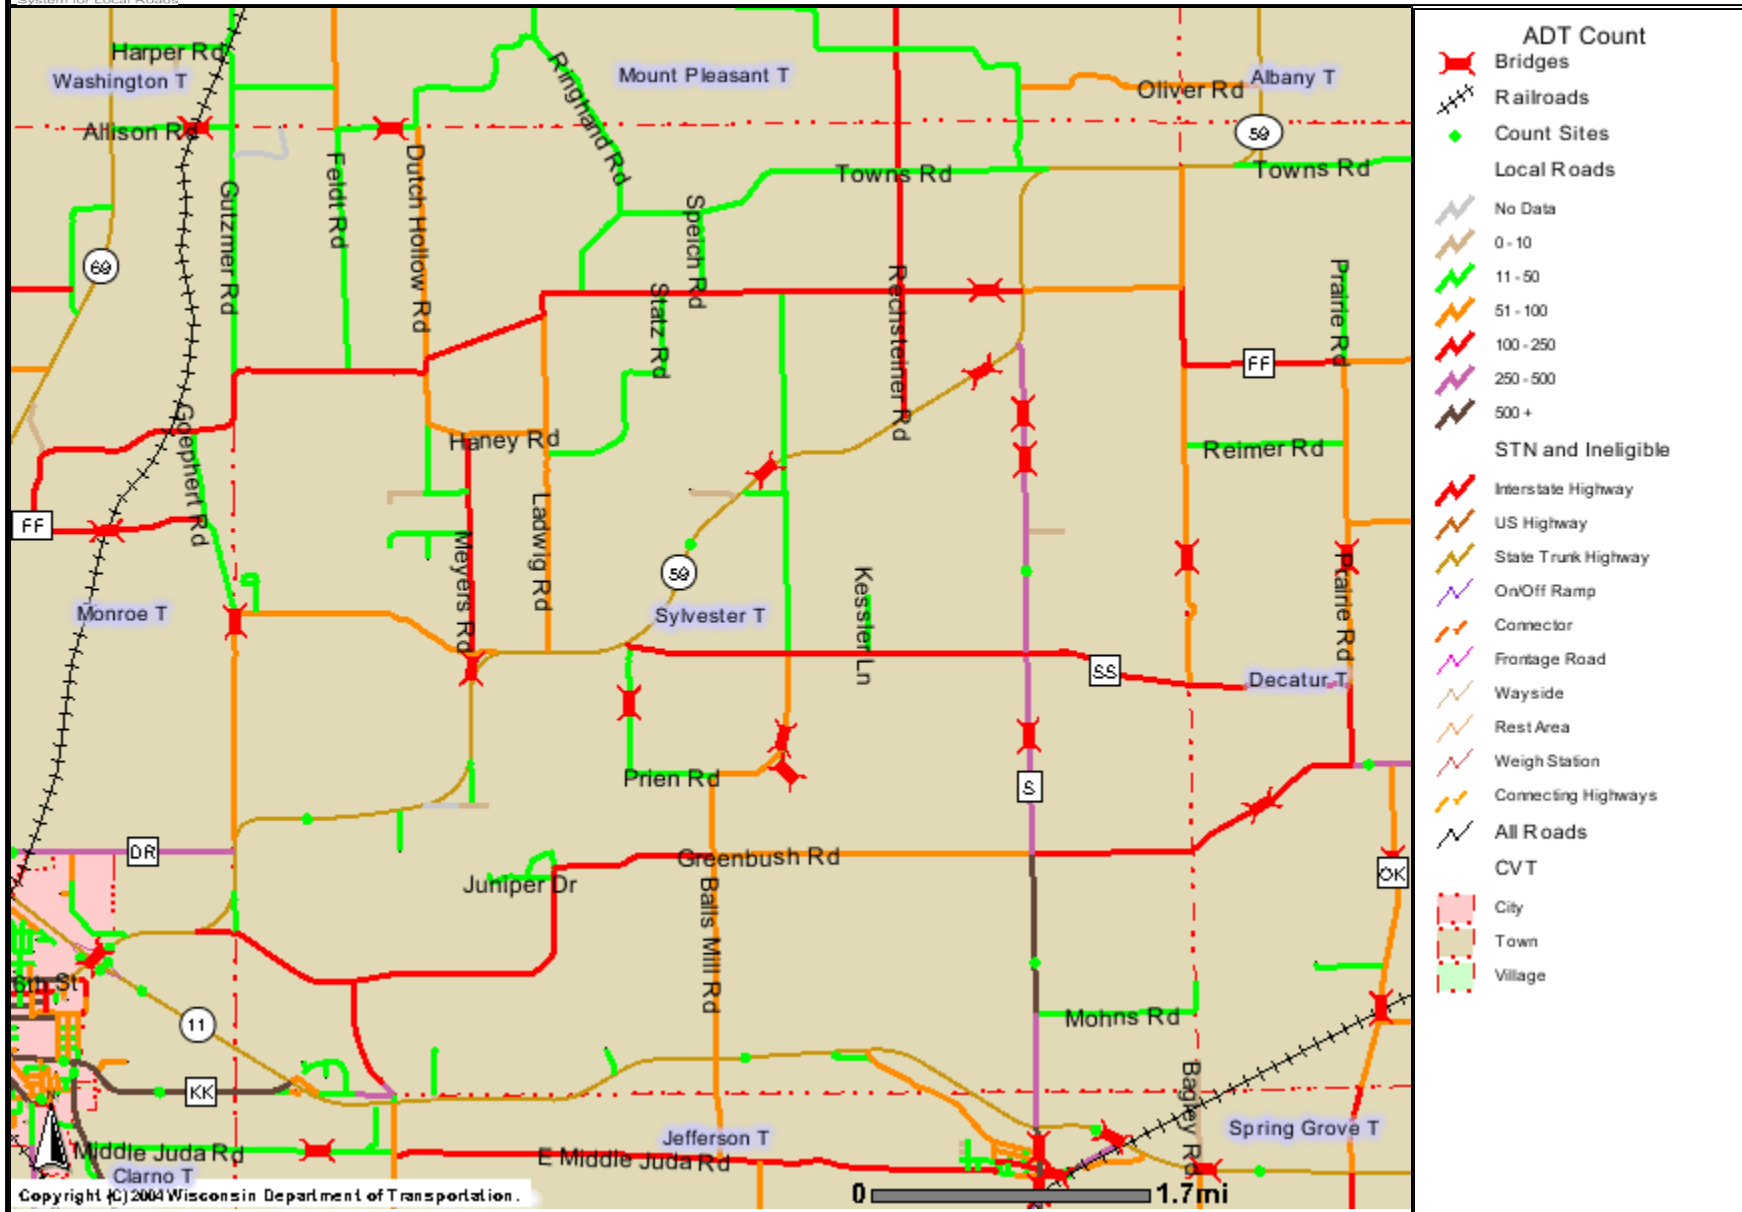

MAP 5.2: AVERAGE DAILY TRAFFIC - Town of Sylvester

The information contained in this data set and information produced from this dataset were created for the official use of the Wisconsin Department of Transportation (WisDOT). Any other use while not prohibited, is the sole responsibility of the user. WisDOT expressly disclaims all liability regarding fitness of use of the information for other than official WisDOT business.