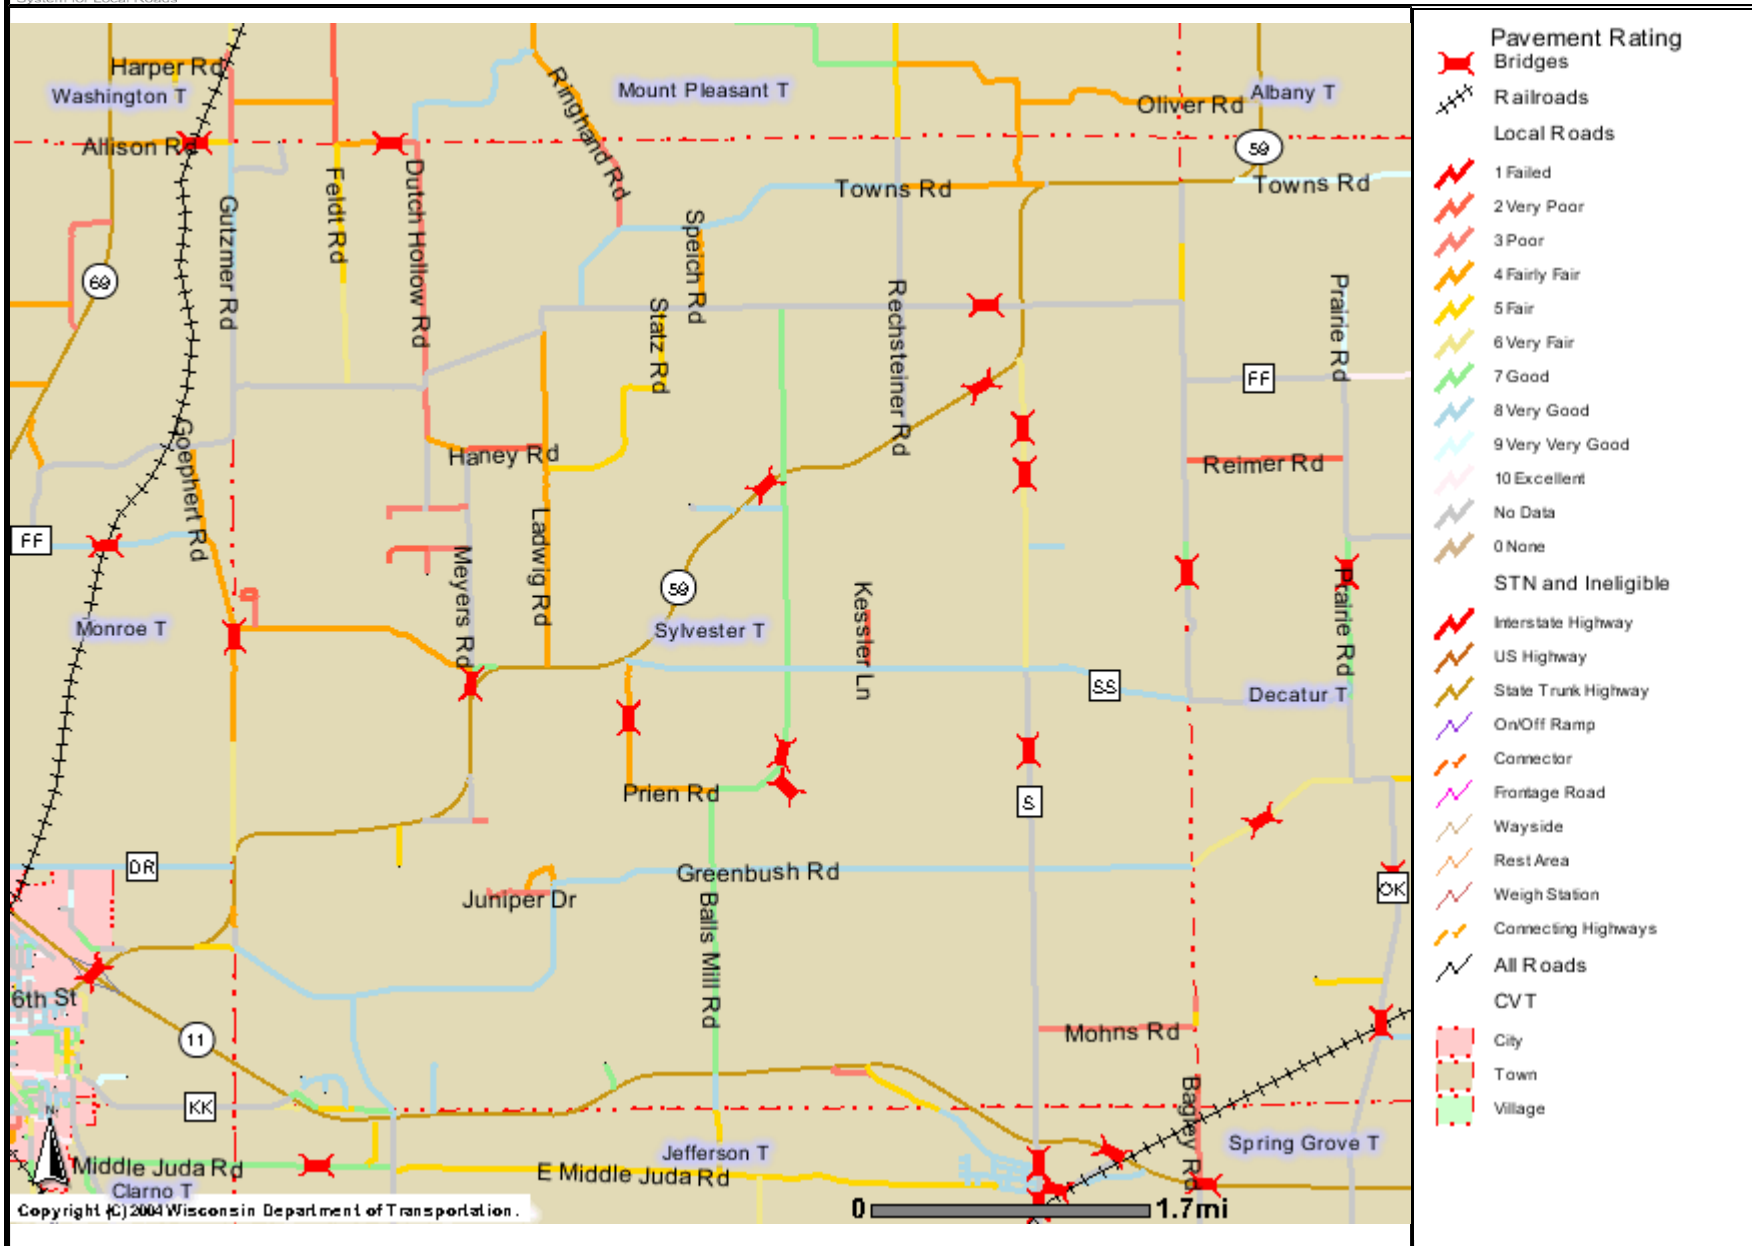

# MAP 5.6: PAVEMENT RATING - Town of Sylvester

The information contained in this data set and information produced from this dataset were created for the official use of the Wisconsin Department of Transportation (WisDOT). Any other use while not prohibited, is the sole responsibility of the user. WisDOT expressly disclaims all liability regarding fitness of use of the information for other than official WisDOT business.