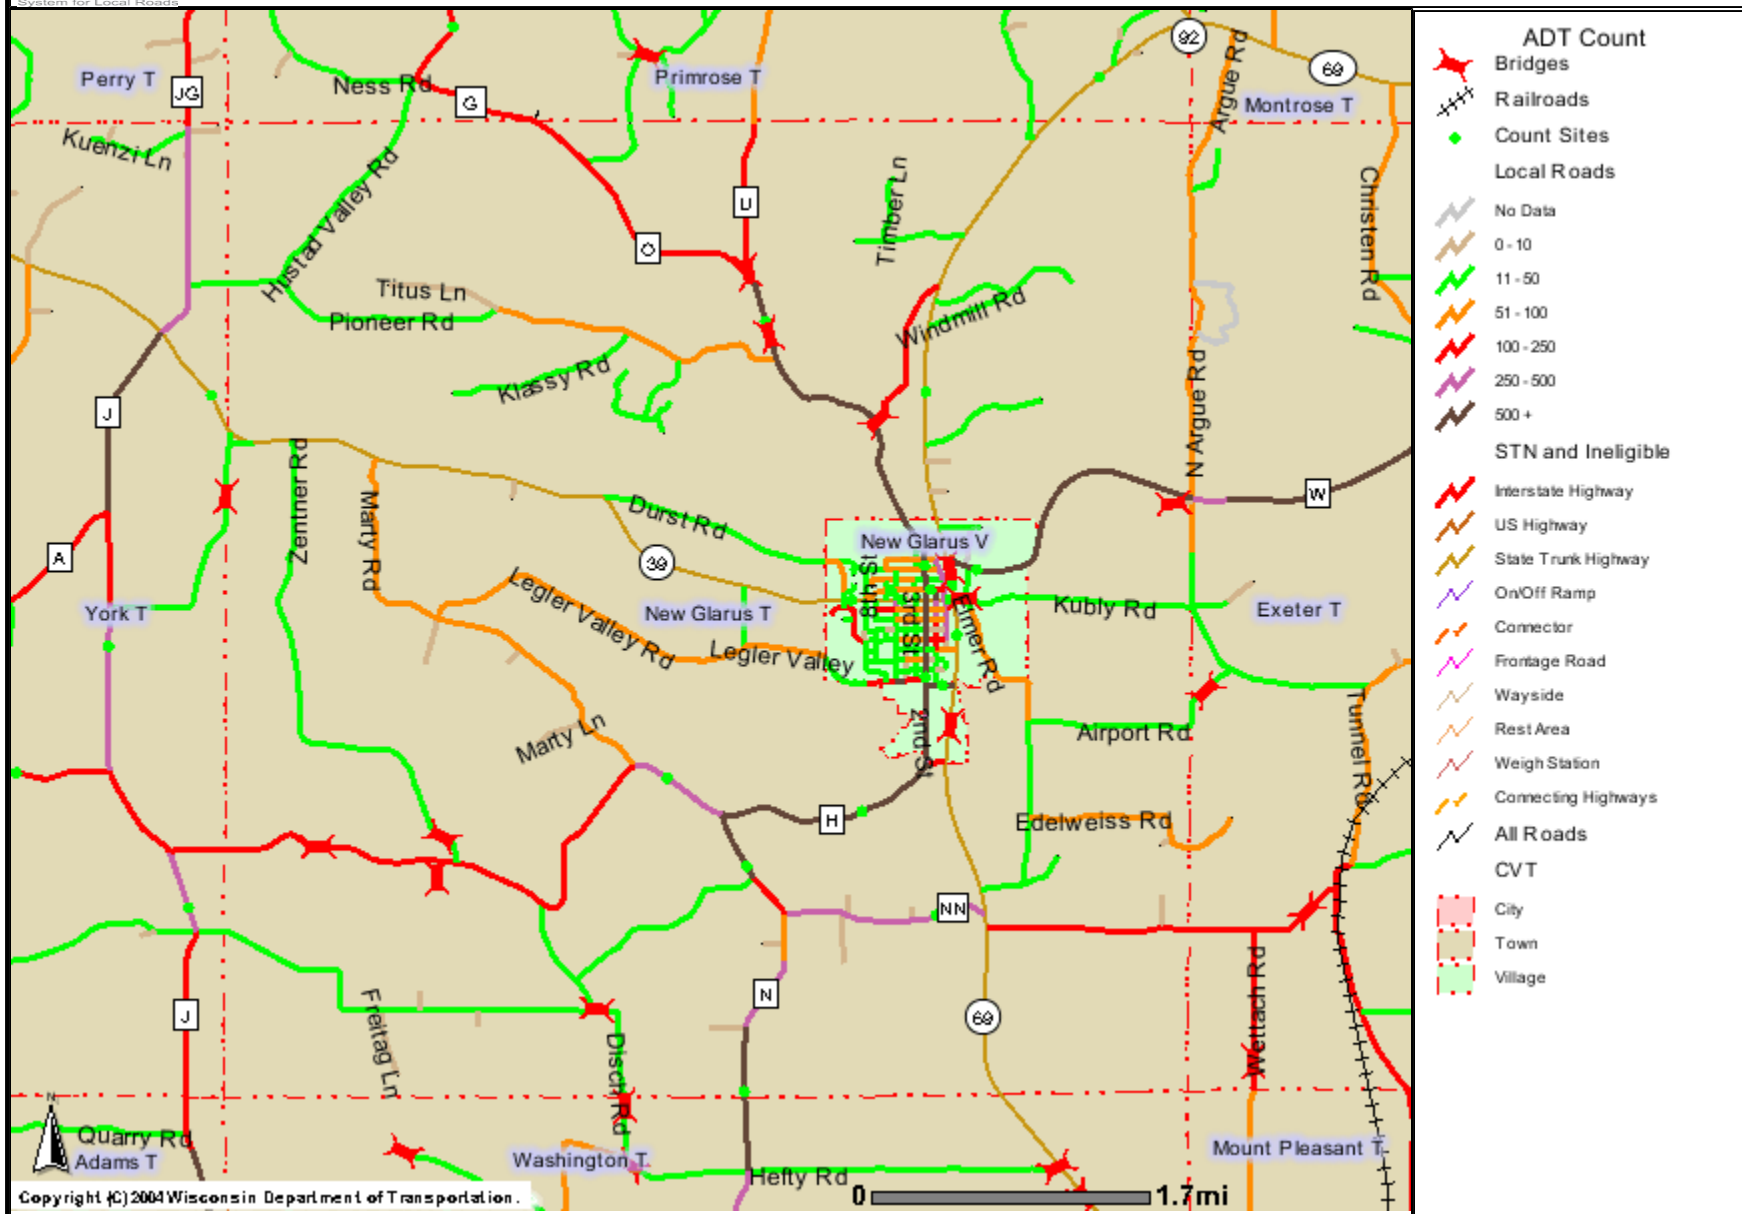

### MAP 5.2: AVERAGE DAILY TRAFFIC - Town of New Glarus

The information contained in this data set and information produced from this dataset were created for the official use of the Wisconsin Department of Transportation (WisDOT). Any other use while not prohibited, is the sole responsibility of the user. WisDOT expressly disclaims all liability regarding fitness of use of the information for other than official WisDOT business.