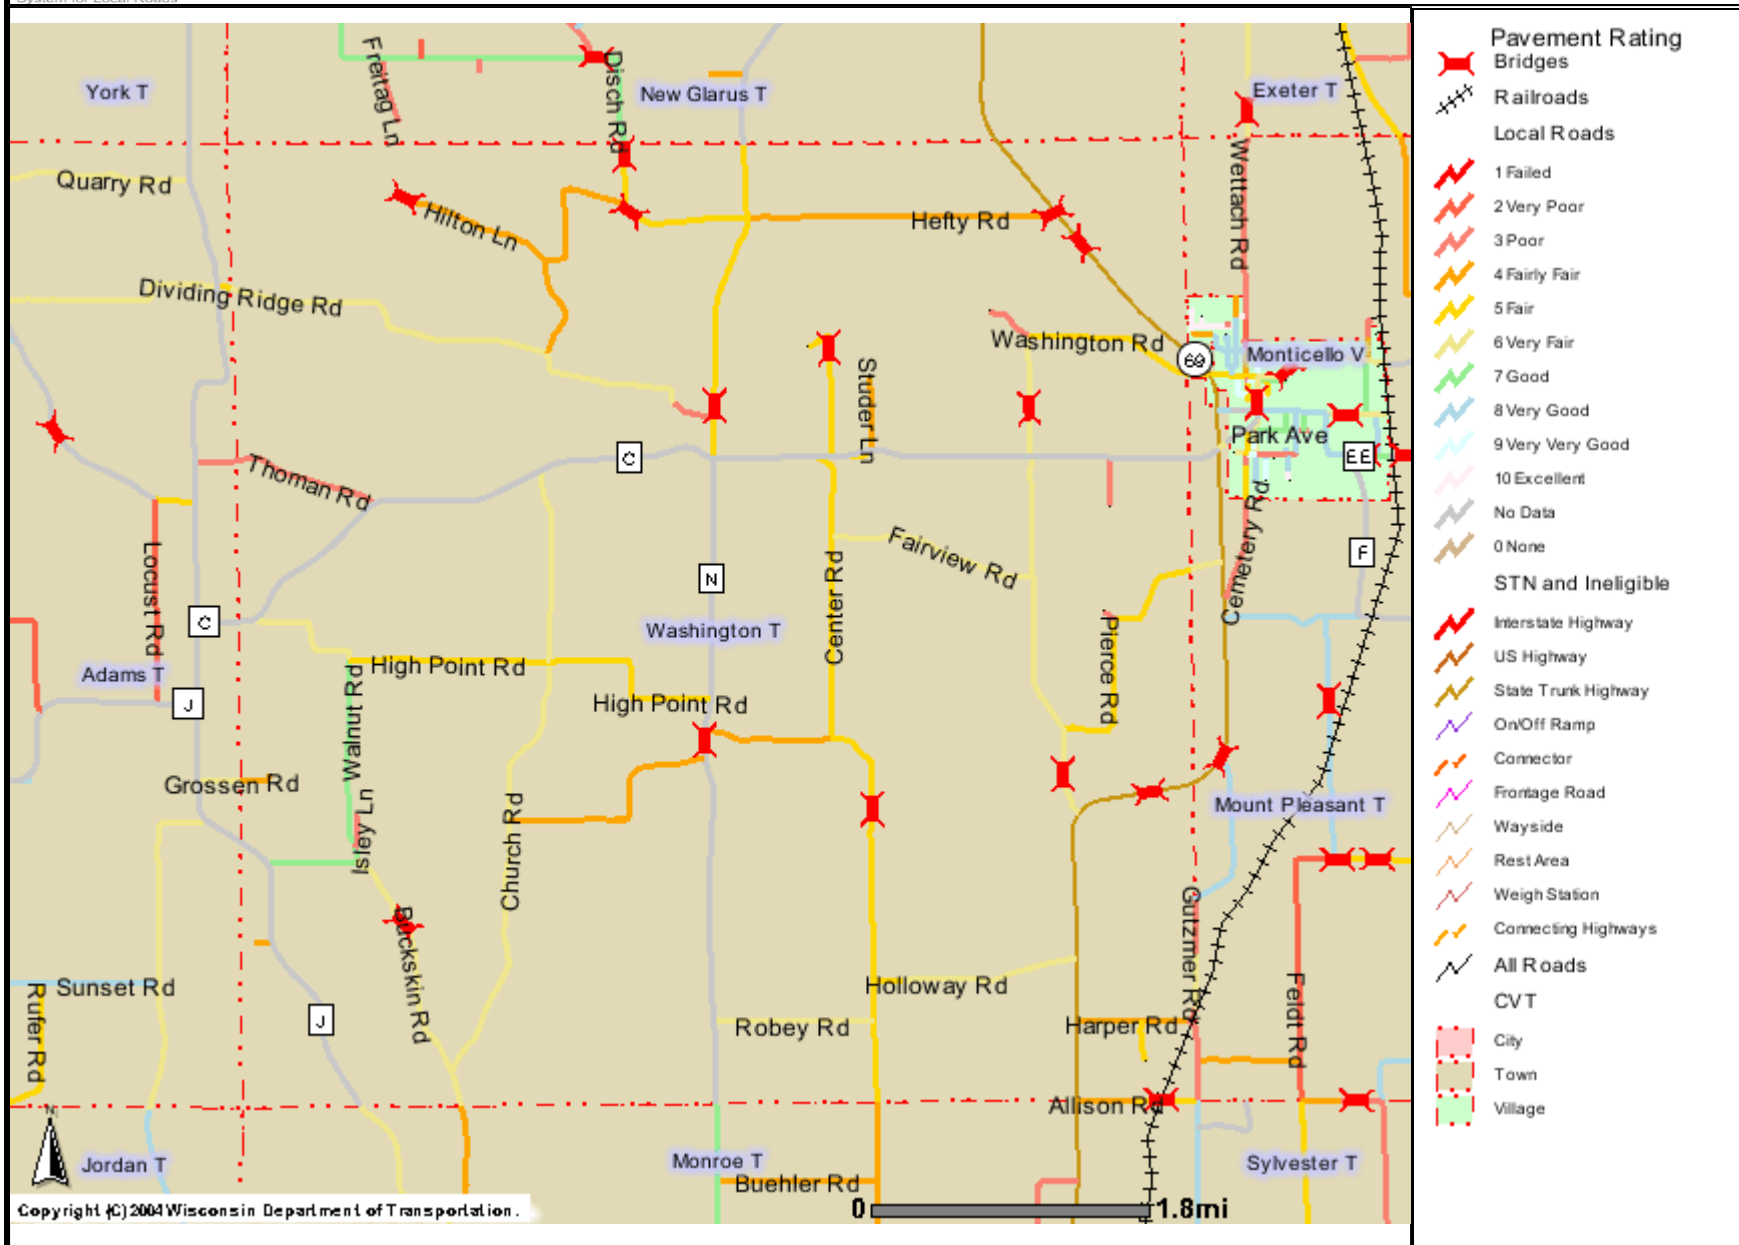

MAP 5.6: PAVEMENT RATING - Town of Washington

The information contained in this data set and information produced from this dataset were created for the official use of the Wisconsin Department of Transportation (WisDOT). Any other use while not prohibited, is the sole responsibility of the user. WisDOT expressly disclaims all liability regarding fitness of use of the information for other than official WisDOT business.