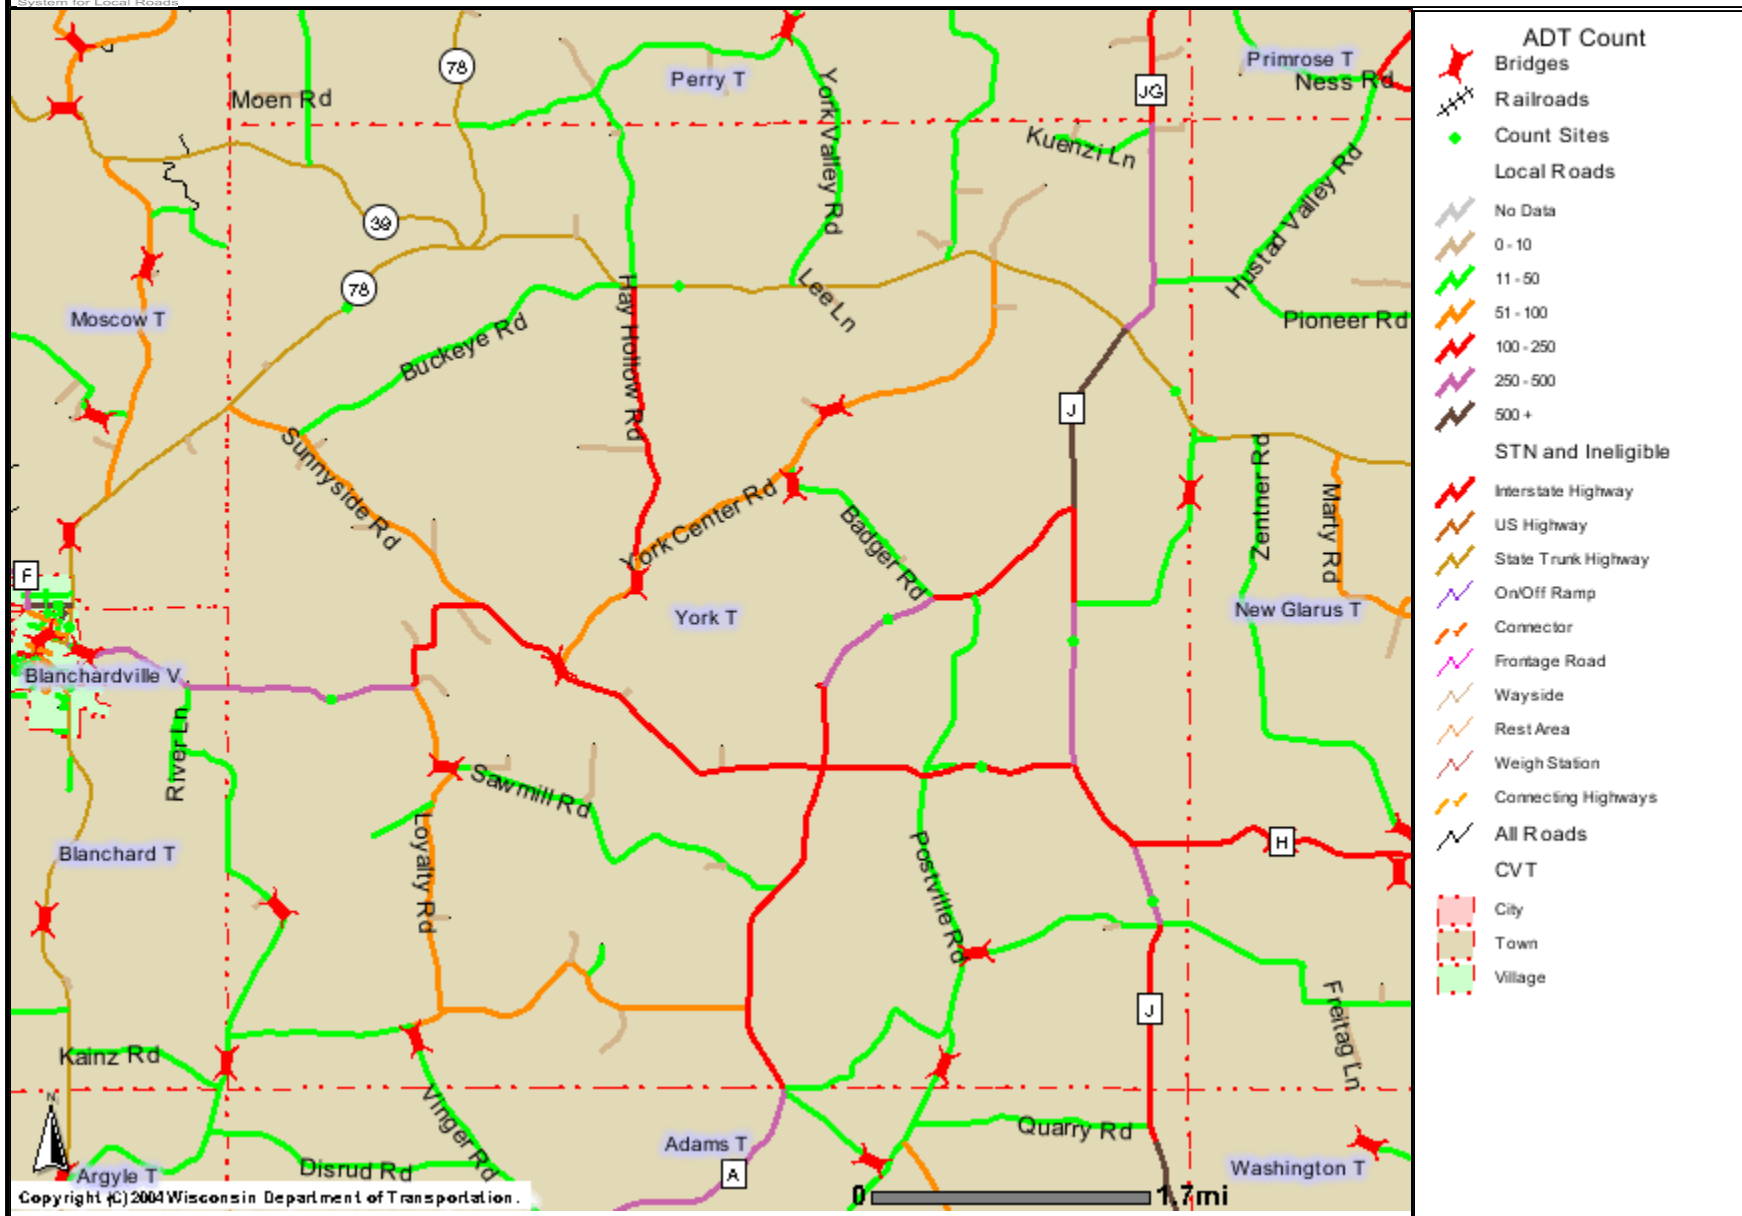

### MAP 5.2: AVERAGE DAILY TRAFFIC - Town of York

The information contained in this data set and information produced from this dataset were created for the official use of the Wisconsin Department of Transportation (WisDOT). Any other use while not prohibited, is the sole responsibility of the user. WisDOT expressly disclaims all liability regarding fitness of use of the information for other than official WisDOT business.