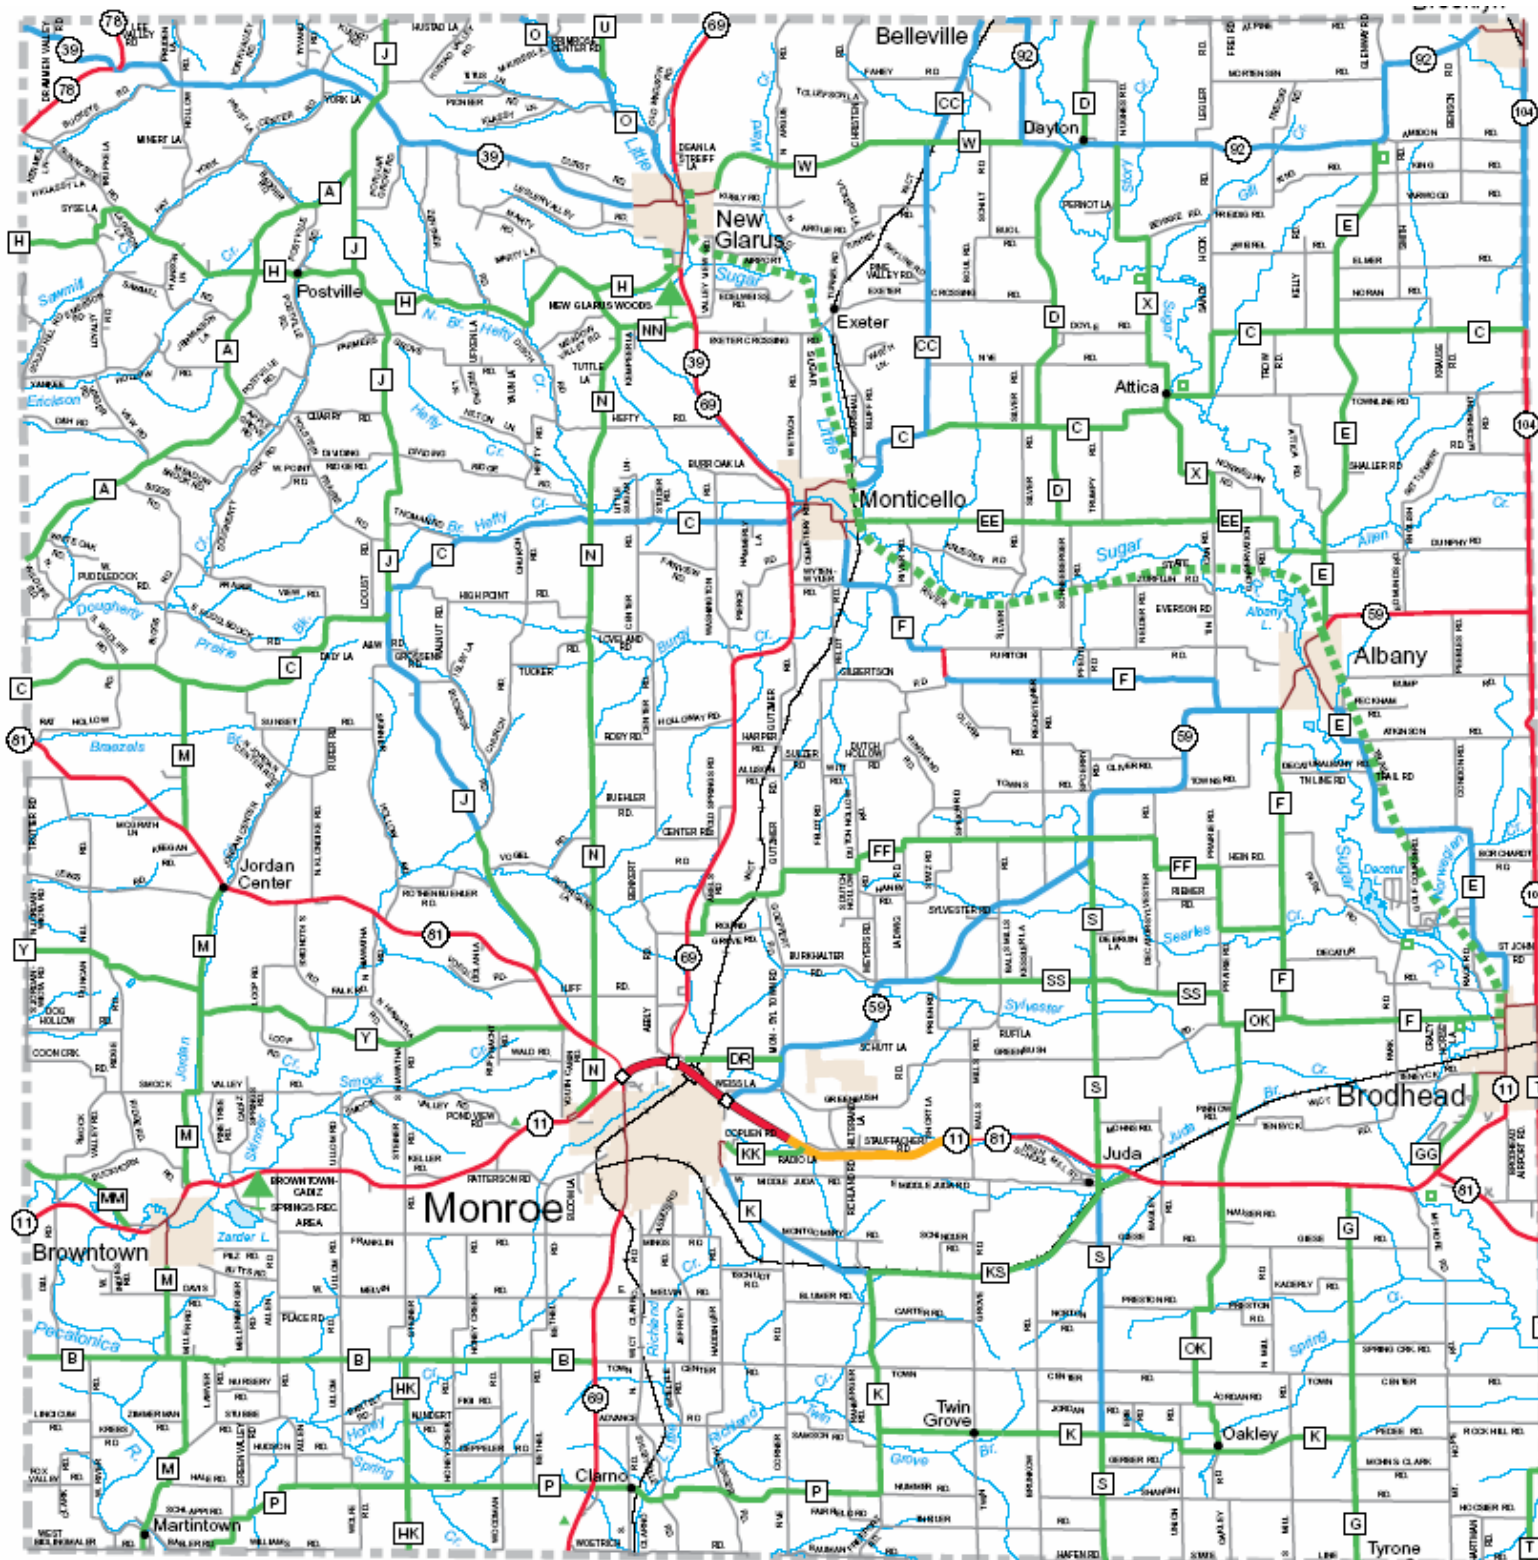

Map 5.5: Bicycling Conditions Green County

- Town Roads
- Best Conditions for Bicycling
- Moderate Conditions for Bicycling
- Highways with Wider Paved Shoulders with Higher Volumes
- High Volume; Undesirable Conditions
- Bicyclists Prohibited or Not Recommended
- Bicycle Touring Trails
- Urban Escape Routes
- Major Urban Streets

Scale