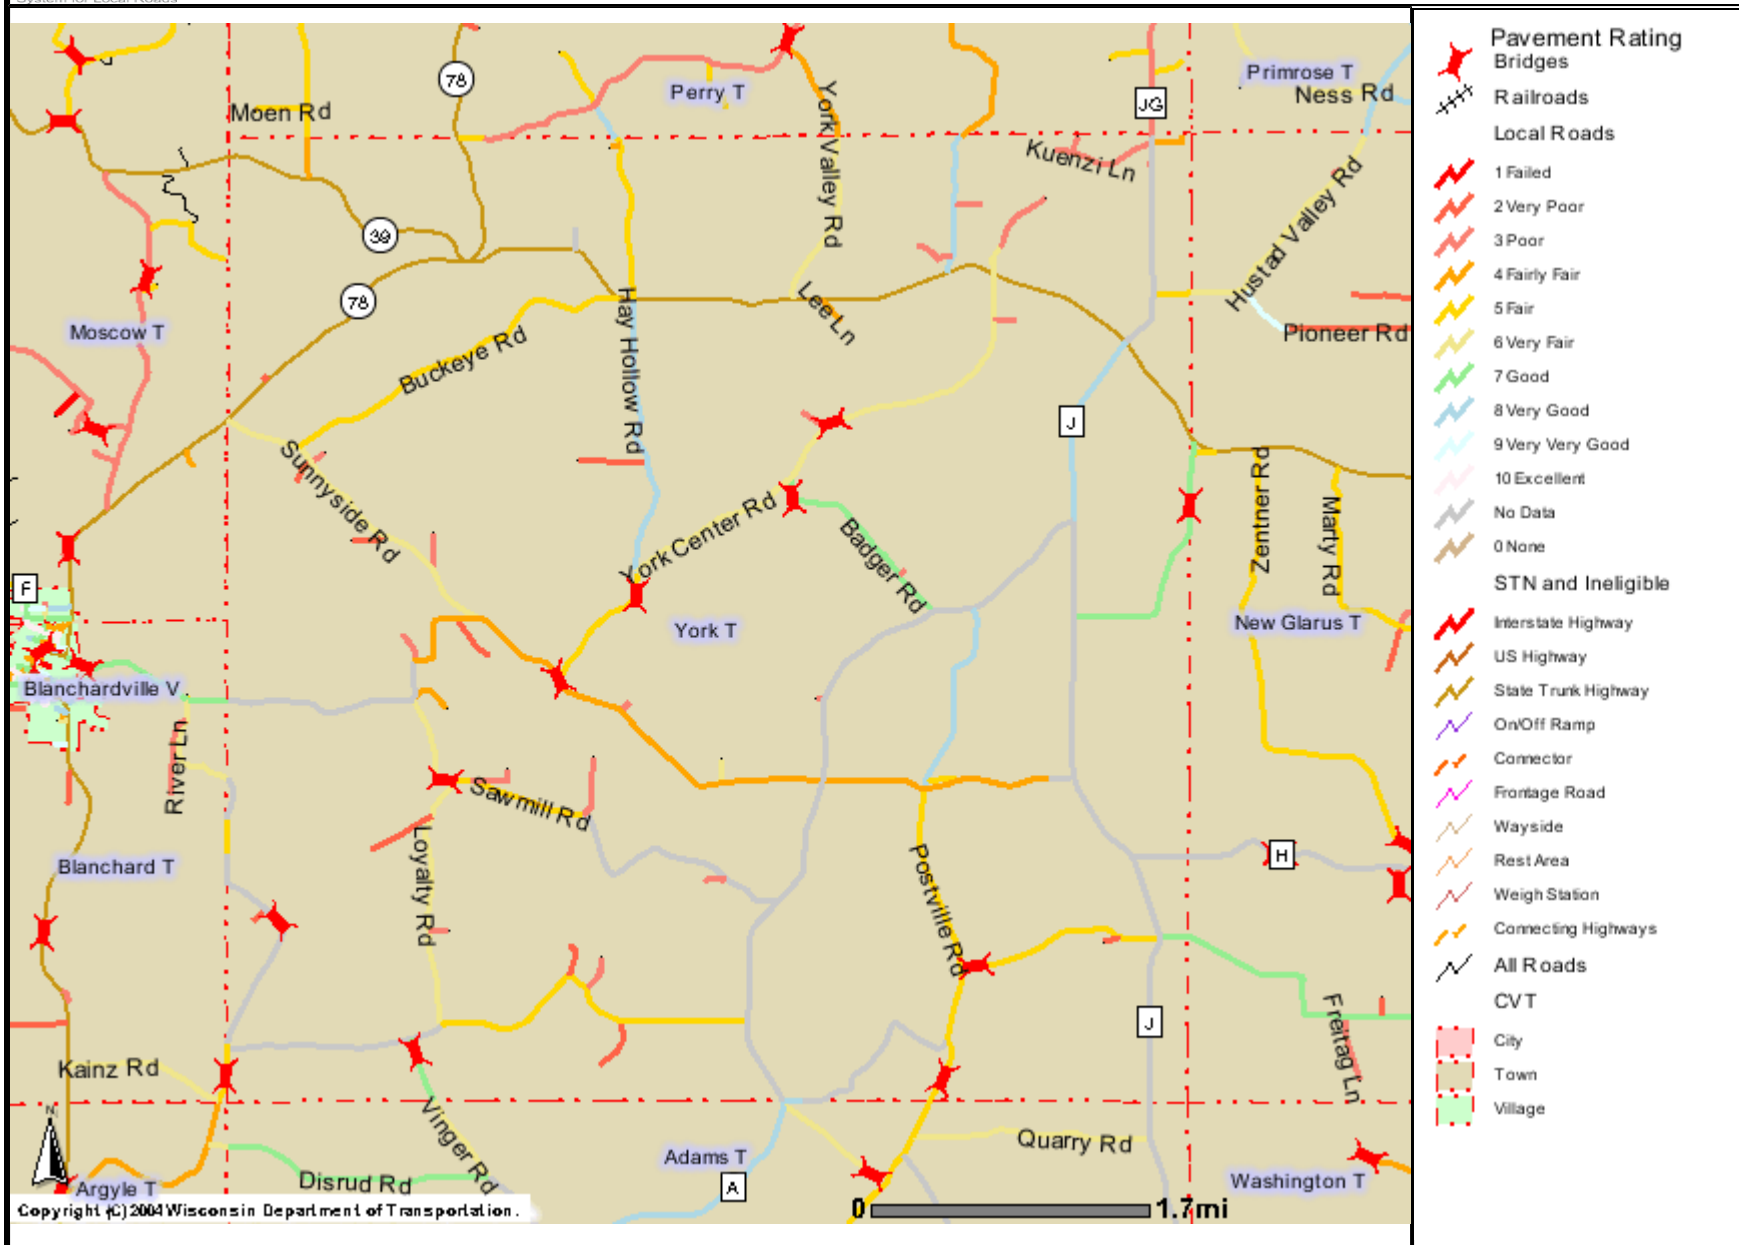

MAP 5.6: PAVEMENT RATING - Town of York

The information contained in this data set and information produced from this dataset were created for the official use of the Wisconsin Department of Transportation (WisDOT). Any other use while not prohibited, is the sole responsibility of the user. WisDOT expressly disclaims all liability regarding fitness of use of the information for other than official WisDOT business.