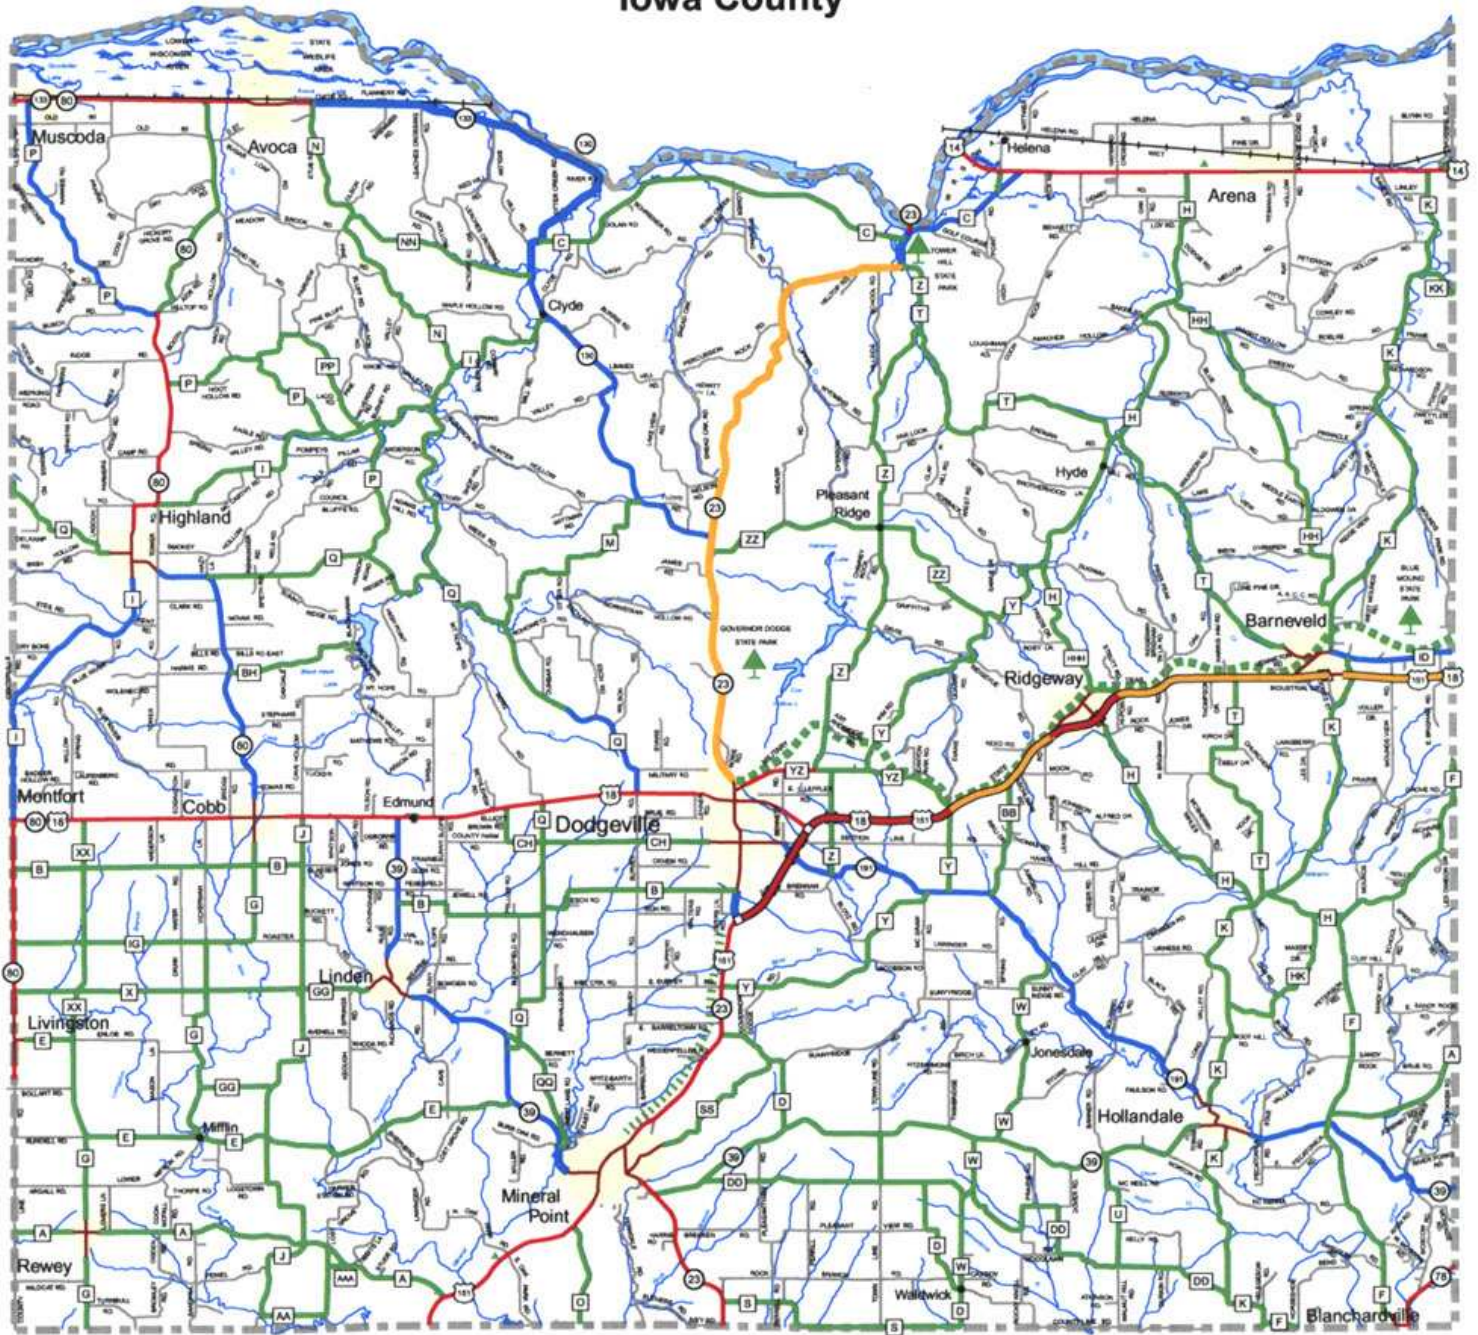

Bicycling Conditions

Iowa County

- Town Roads
- Best Conditions for Bicycling
- Moderate Conditions for Bicycling
- Highways with Wider Paved Shoulders with Higher Volumes
- High Volume; Undesirable Conditions
- Bicyclists Prohibited or Not Recommended
- Bicycle Touring Trails
- Proposed Intercity Transportation Routes
- Urban Escape Routes
- Major Urban Streets