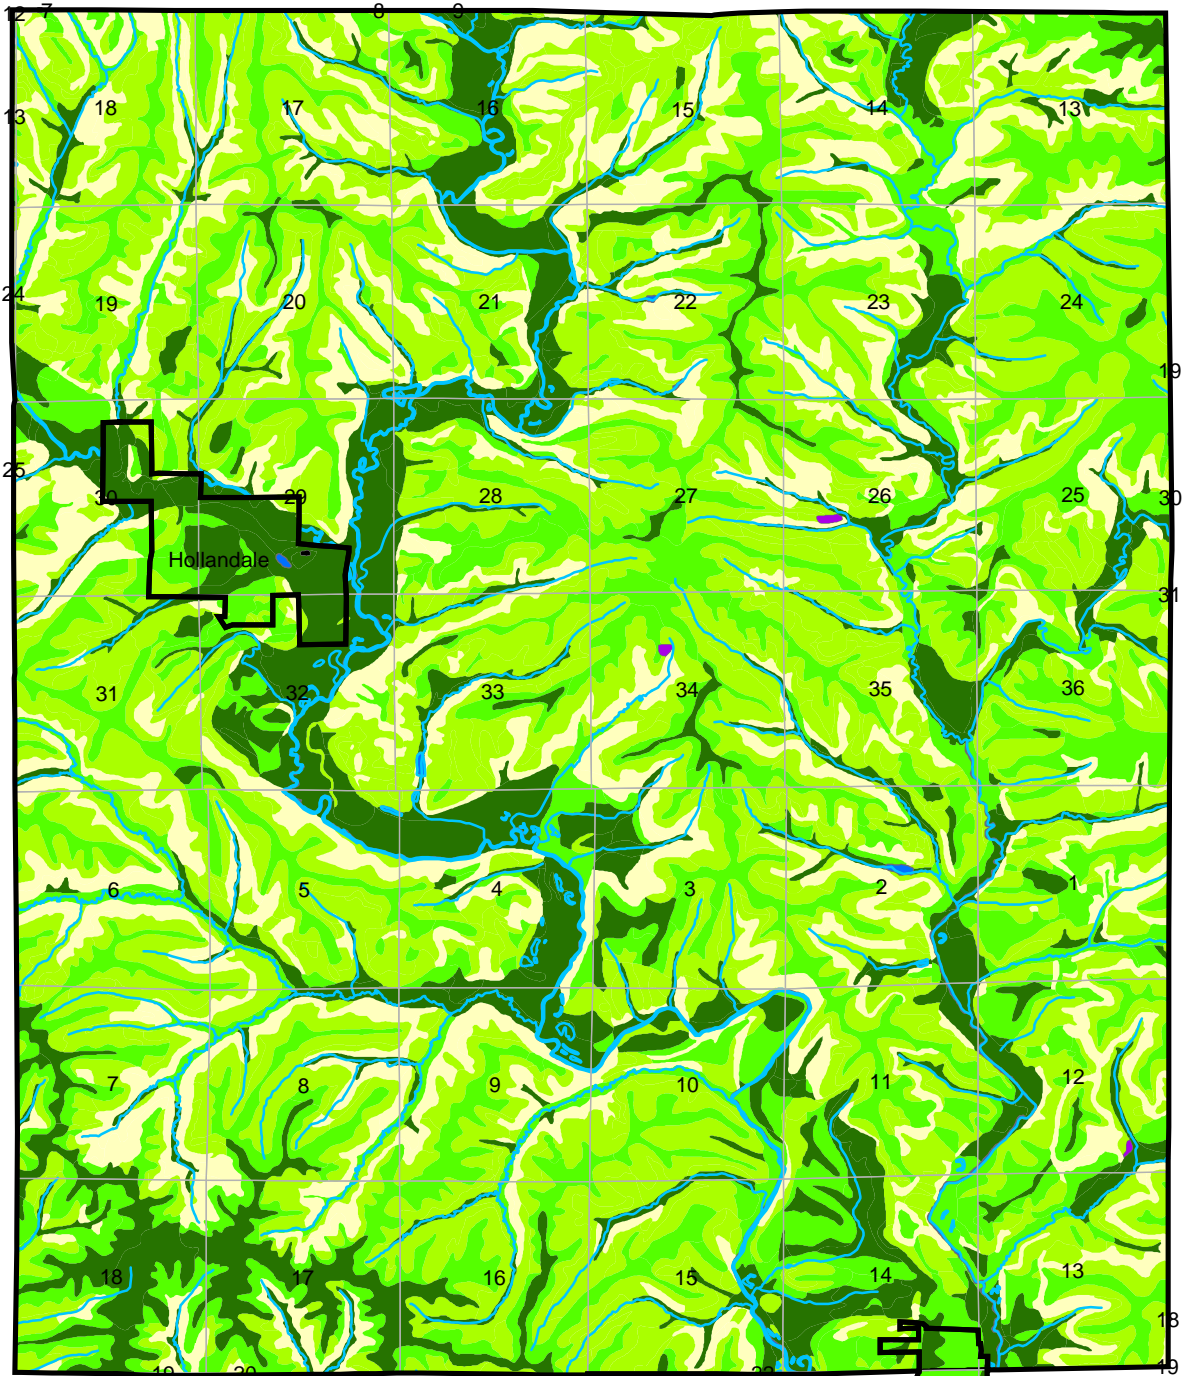

MOSCOW SOIL CLASSIFICATIONS

- IOWA COUNTY, WISCONSIN -

MAP E.1

Legend

- Prime Soils
- State Soils
- Local Soils
- Other Soils
- Quarries
- Other
- Rivers And Lakes

1 inch equals 0.99 miles

Blanchardville

SOUTHWESTERN WISCONSIN
REGIONAL PLANNING COMMISSION
719 Pioneer Tower
1 University Plaza
Platteville, WI 53818

July 14, 2003
Moscow Soil Class