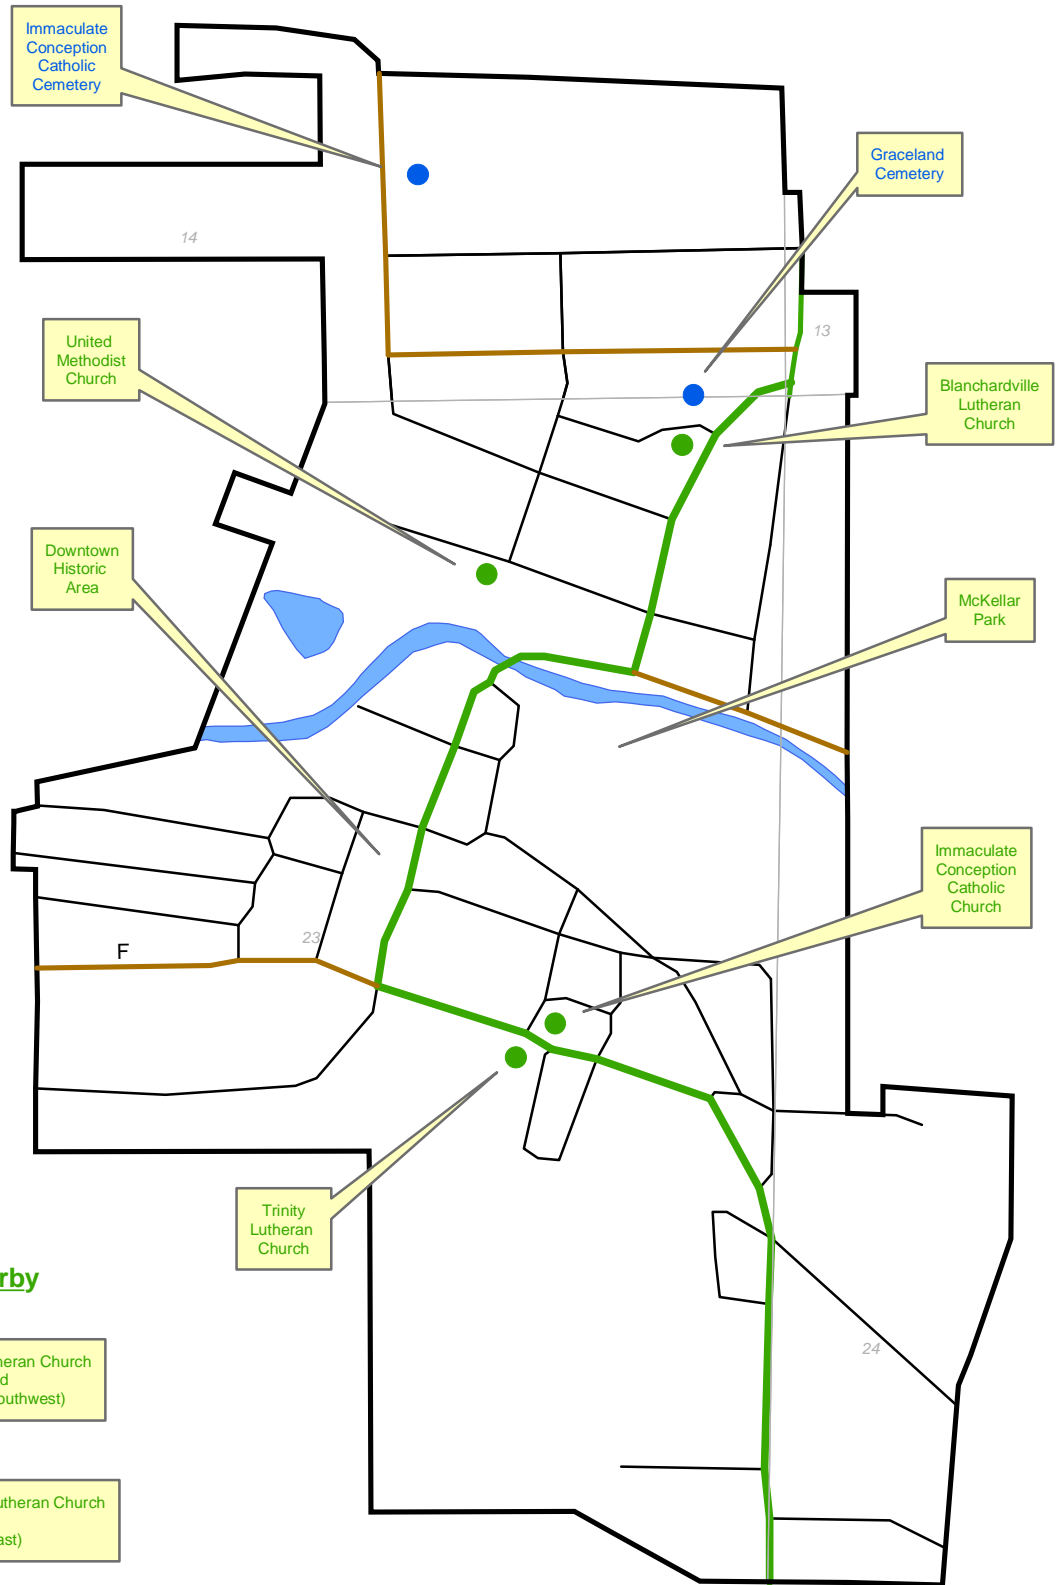

CEMETERY, CHURCH, AND OTHER HISTORIC LOCATIONS

- IOWA COUNTY, WISCONSIN -

SOUTHWESTERN WISCONSIN
 REGIONAL PLANNING COMMISSION
 719 Pioneer Tower
 1 University Plaza
 Platteville, WI 53818
 July 26, 2004
 Blanchardville Village Cem-Ch

Other Churches Nearby

- Yellowstone Lutheran Church
4472 Saints Road
(About 6 miles southwest)
- York Memorial Lutheran Church
W9407 STH 78
(About 3 miles East)
- Catholic Church
CTH F
(West of town)