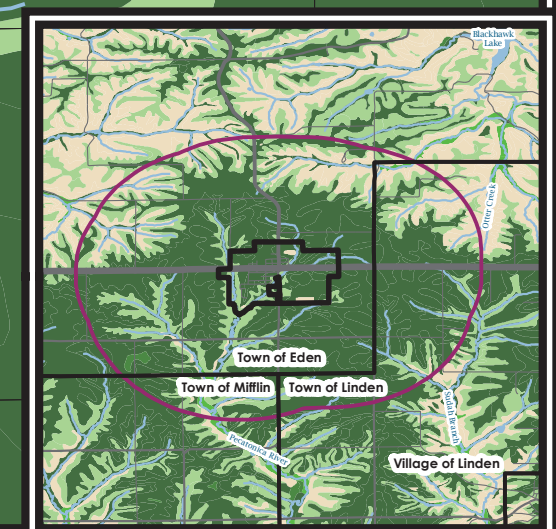

**Map 3.1.1 Soil Classification**  
**Village of Cobb**  
 Iowa County, Wisconsin

- Prime Farmland
- Prime Farmland if Drained
- Prime Farmland if Drained and Protected from Flooding
- Farmland of Statewide Importance
- Not Prime Farmland
  
- Local Road
- County Highway
- State Highway
- Federal Highway
- River or Stream
  
- Parcel
- Village Boundary
- Township Boundary
- 1.5 Mile Buffer

**Southwestern Wisconsin Regional Planning Commission**  
 719 Pioneer Tower  
 One University Plaza  
 Platteville, WI 53818  
 608-342-1214  
 www.swwrpc.org

This map is neither a legally recorded map nor a technical survey and is not intended to be one. SWWRPC is not responsible for any inaccuracies herein contained.