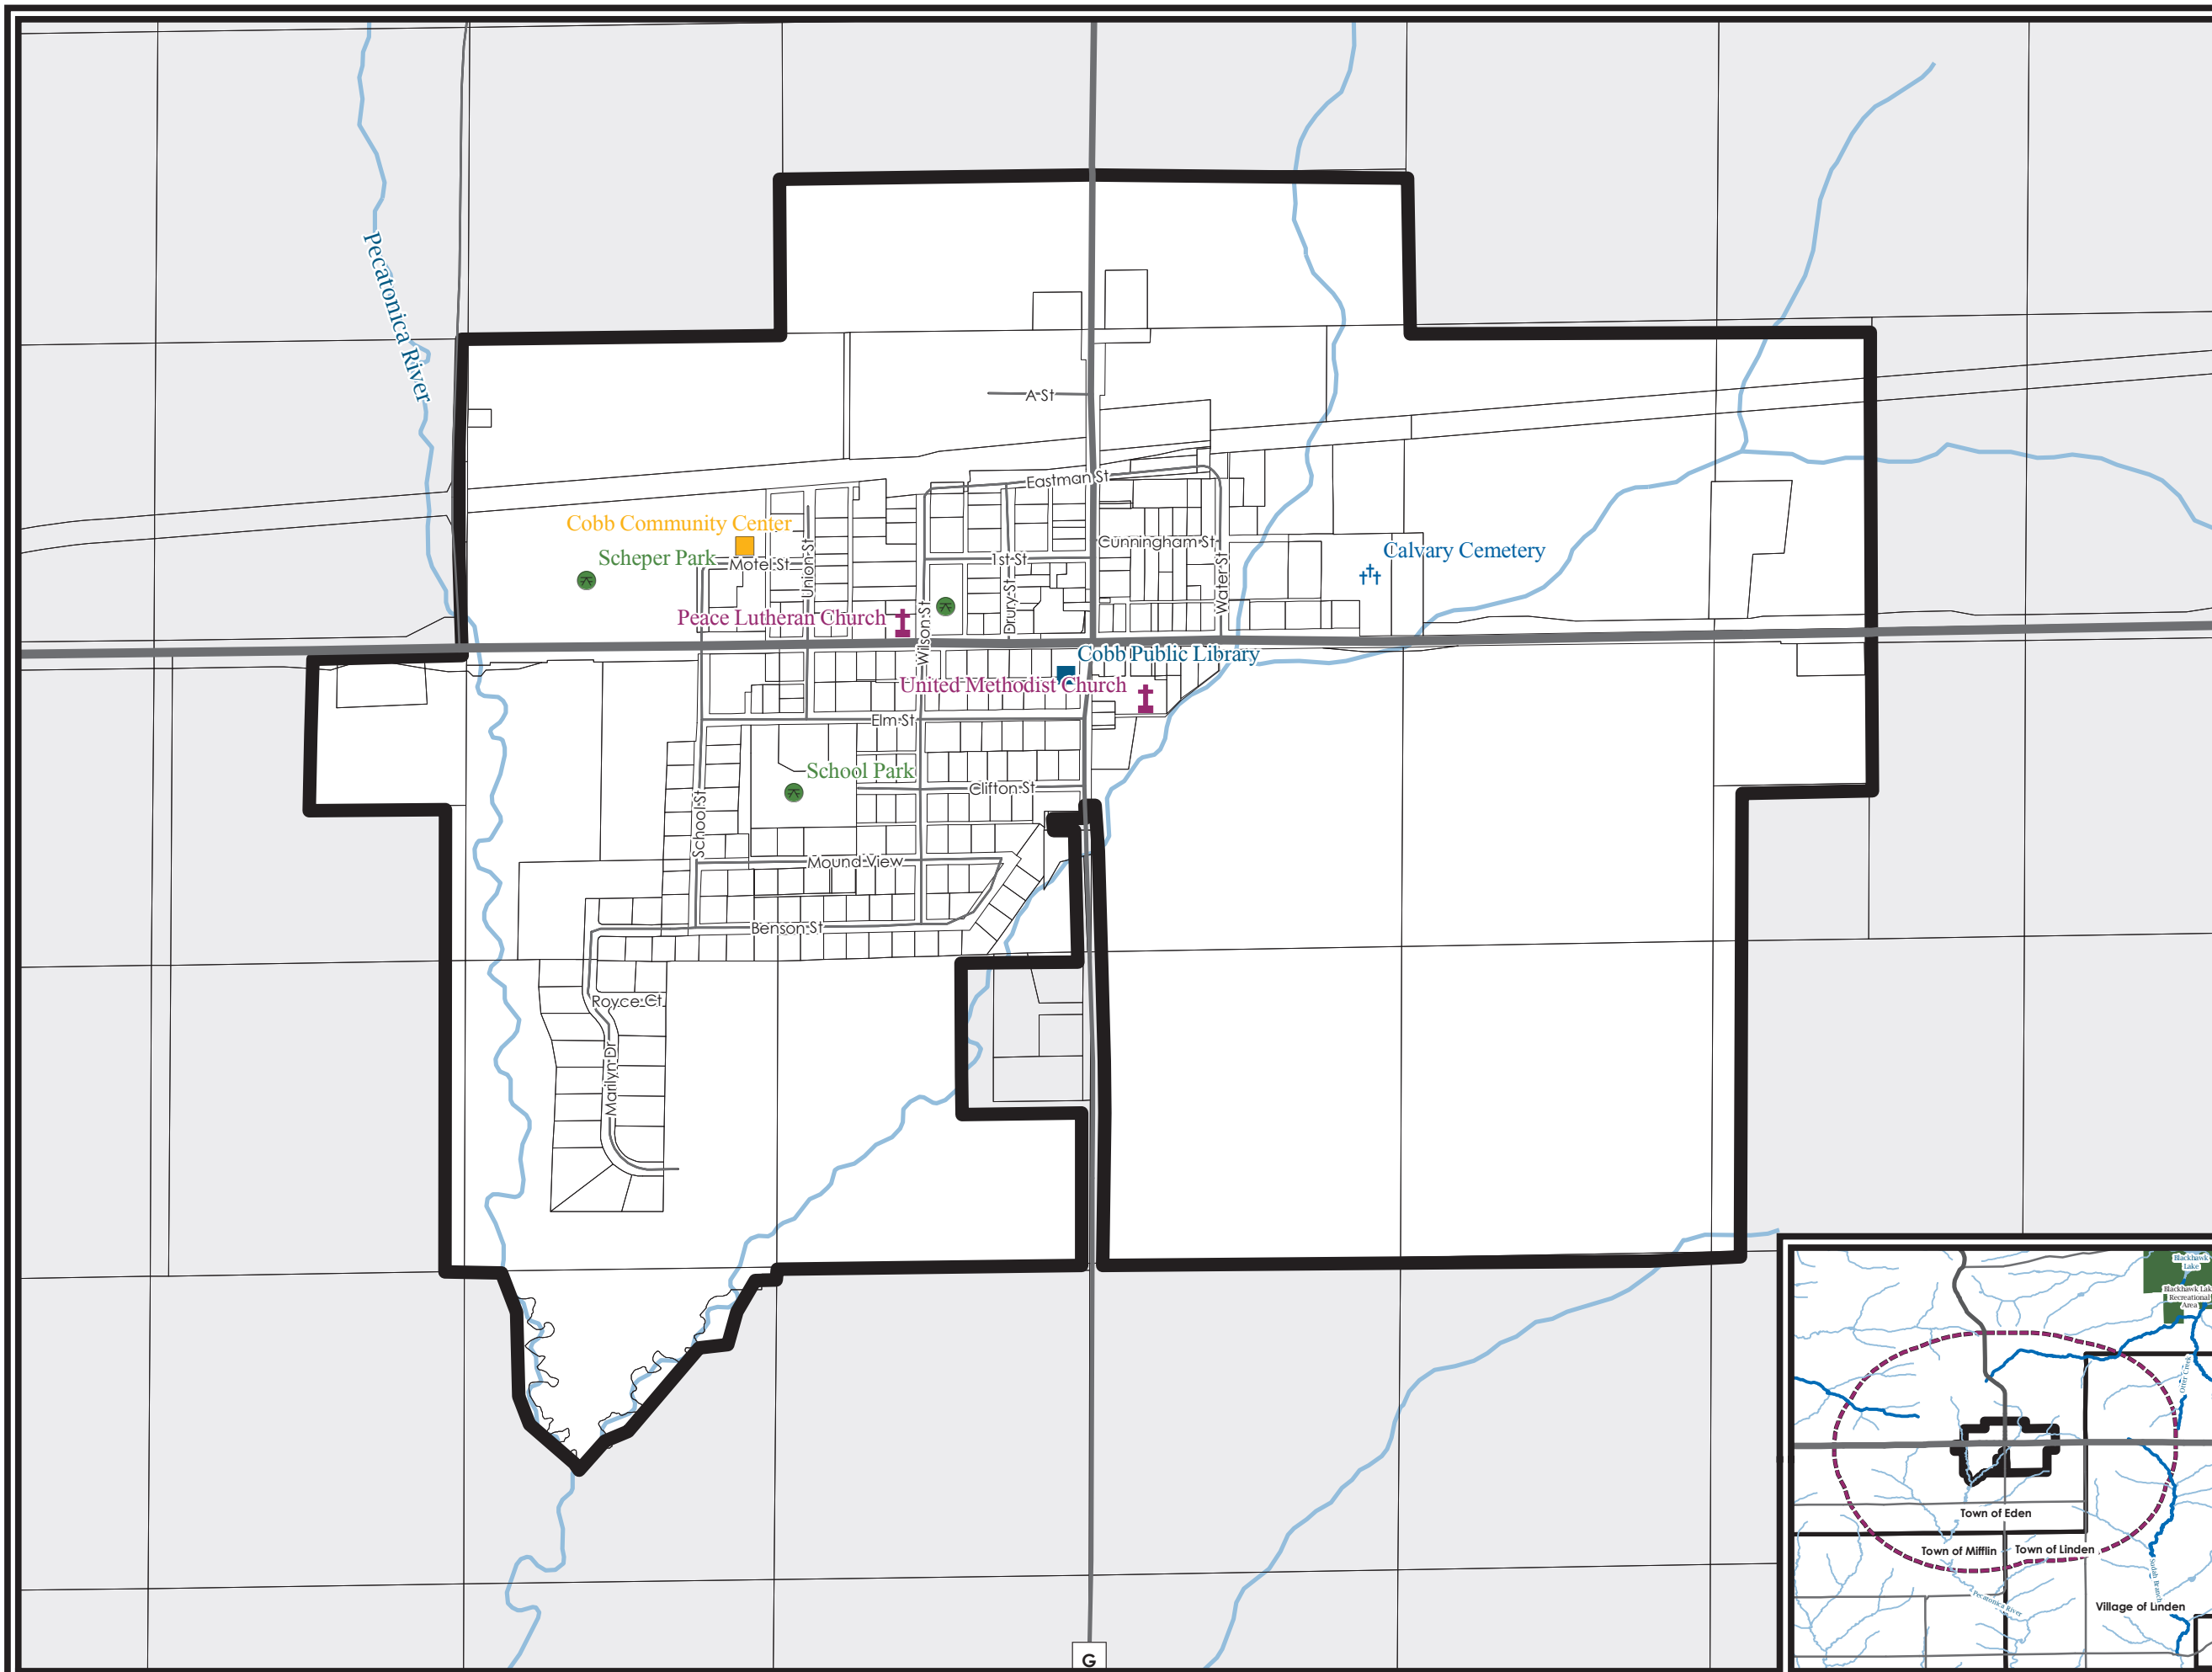

**Map 3.3.1
Cultural Resources
Village of Cobb**
Iowa County, Wisconsin

-  Community Center
-  Local Parks
-  Cemetery
-  Church
-  Library

Trout Stream Classification

-  Cold - Class I Trout
-  Cold - Class II Trout
-  Class III Trout

-  River or Stream
-  Local Road
-  County Highway
-  State Highway
-  Federal Highway

-  Parcel
-  Village Boundary
-  Municipal Boundary
-  1.5 Mile Buffer
-  WI DNR Managed Land

Southwestern Wisconsin Regional Planning Commission
719 Pioneer Tower
One University Plaza
Platteville, WI 53818
608-342-1214
www.swrpc.org

This map is neither a legally recorded map nor a technical survey and is not intended to be used as such. SWRPC is not responsible for any inaccuracies herein contained. **DRAFT**

Sources: WI DNR, WI DOT, Iowa County, Village of Cobb, SWWRPC Inventory
February 4, 2010