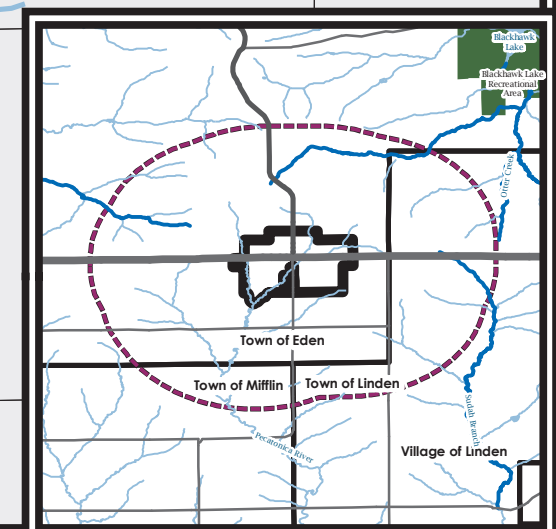

**Map 3.3.1
Cultural Resources
Village of Cobb**
Iowa County, Wisconsin

-  Community Center
-  Local Parks
-  Cemetery
-  Church
-  Library

Trout Stream Classification

-  Cold - Class I Trout
-  Cold - Class II Trout
-  Class III Trout

-  River or Stream
-  Local Road
-  County Highway
-  State Highway
-  Federal Highway

-  Parcel
-  Village Boundary
-  Municipal Boundary
-  1.5 Mile Buffer
-  WI DNR Managed Land

Southwestern Wisconsin Regional Planning Commission
719 Pioneer Tower
One University Plaza
Platteville, WI 53818
608-342-1214
www.swrpc.org

This map is neither a legally recorded map nor a technical survey and is not intended to be used as such. SWRPC is not responsible for any inaccuracies herein contained. **DRAFT**

Sources: WI DNR, WI DOT, Iowa County, Village of Cobb, SWWRPC Inventory
February 4, 2010