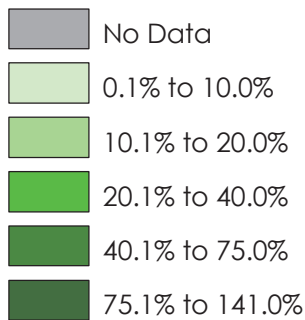

Map 4.2 Long Term Housing Unit Change

*In Iowa County, Wisconsin
Between 1970 and 2000*

*Percent Change Per Jurisdiction
(1970 and 2000)*

Note:
County Long Term Change
Equal to 55.8%

Southwestern Wisconsin Regional Planning Commission
719 Pioneer Tower
One University Plaza
Platteville, WI 53818
608-342-1214
www.swwrpc.org