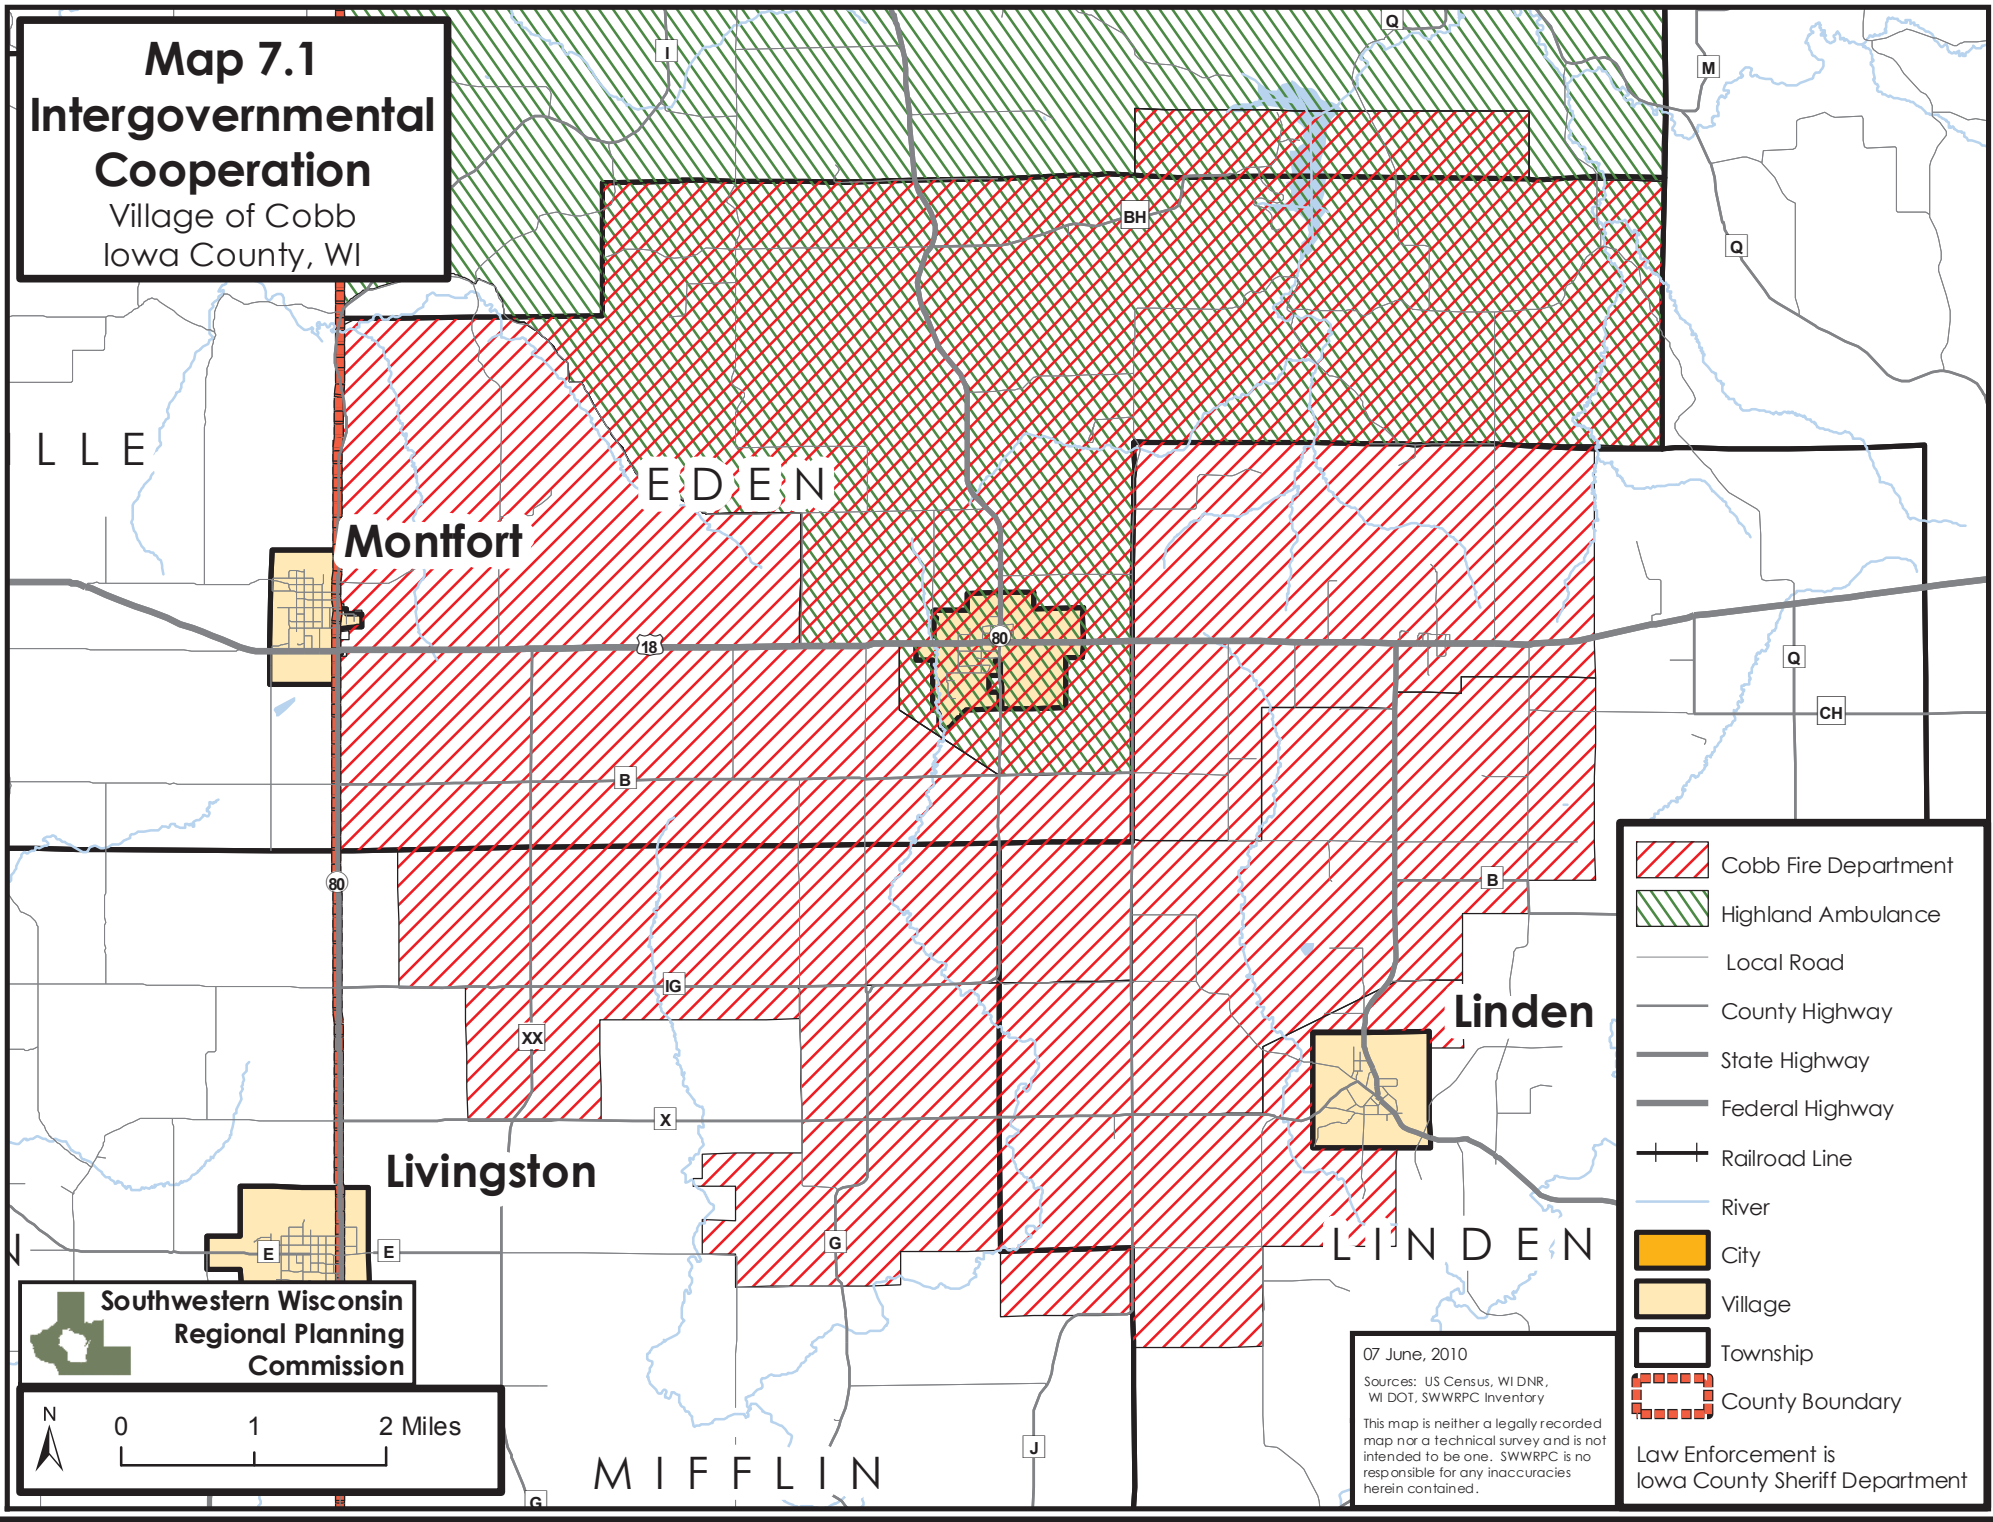

**Map 7.1**  
**Intergovernmental**  
**Cooperation**  
 Village of Cobb  
 Iowa County, WI

-  Cobb Fire Department
-  Highland Ambulance
-  Local Road
-  County Highway
-  State Highway
-  Federal Highway
-  Railroad Line
-  River
-  City
-  Village
-  Township
-  County Boundary

07 June, 2010  
 Sources: US Census, WI DNR, WI DOT, SWWRPC inventory  
 This map is neither a legally recorded map nor a technical survey and is not intended to be one. SWWRPC is not responsible for any inaccuracies herein contained.

Law Enforcement is Iowa County Sheriff Department

**Southwestern Wisconsin Regional Planning Commission**