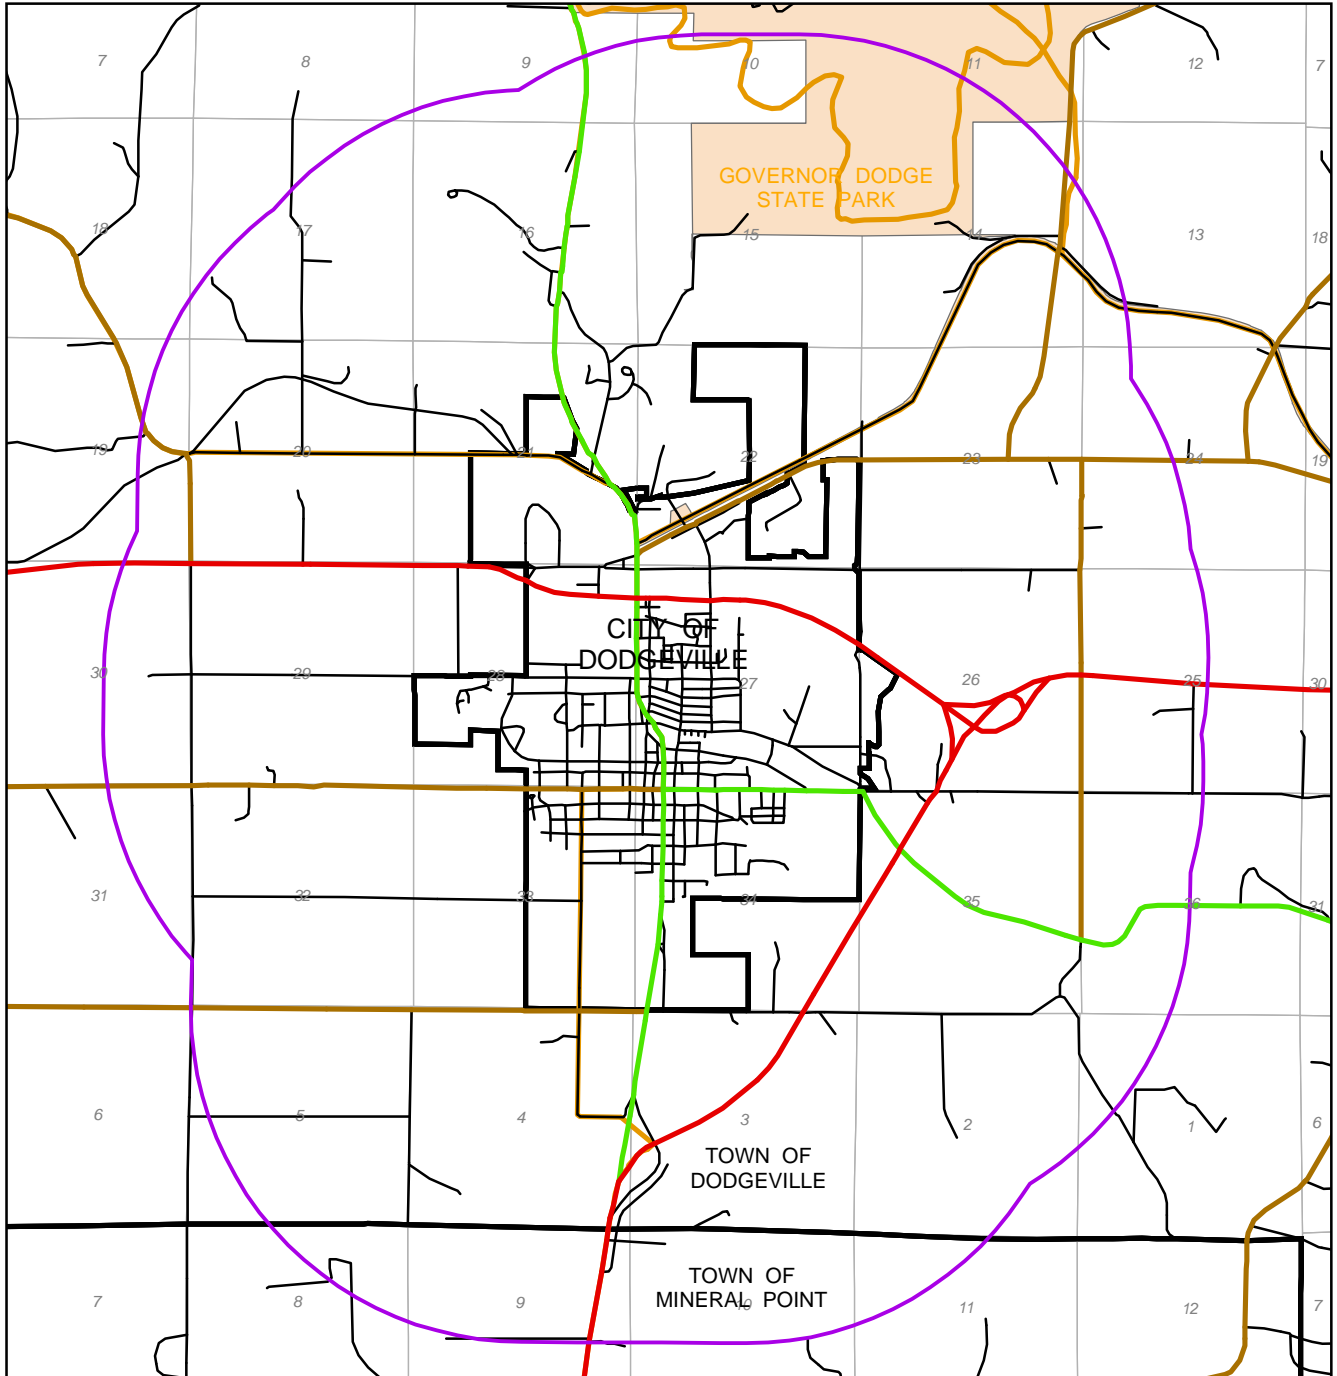

INTERGOVERNMENTAL UNITS

- CITY OF DODGEVILLE -
 - IOWA COUNTY, WISCONSIN -

MAP G.1

SOUTHWESTERN WISCONSIN
 REGIONAL PLANNING COMMISSION
 719 Pioneer Tower
 1 University Plaza
 Platteville, WI 53818

February 28, 2005

Legend

- | | |
|---------------------|----------------------|
| Municipal Boundary | Roads County |
| 1.5 Mile ETZ Buffer | Roads Local / Drives |
| Sections_IowaCounty | Recreation Trails |
| Roads Federal | Parks |
| Roads State | |

1 inch equals 0.87 miles

This map is neither a legally recorded map nor a technical survey and is not intended to be one. SWWRPC is not responsible for any inaccuracies herein contained.