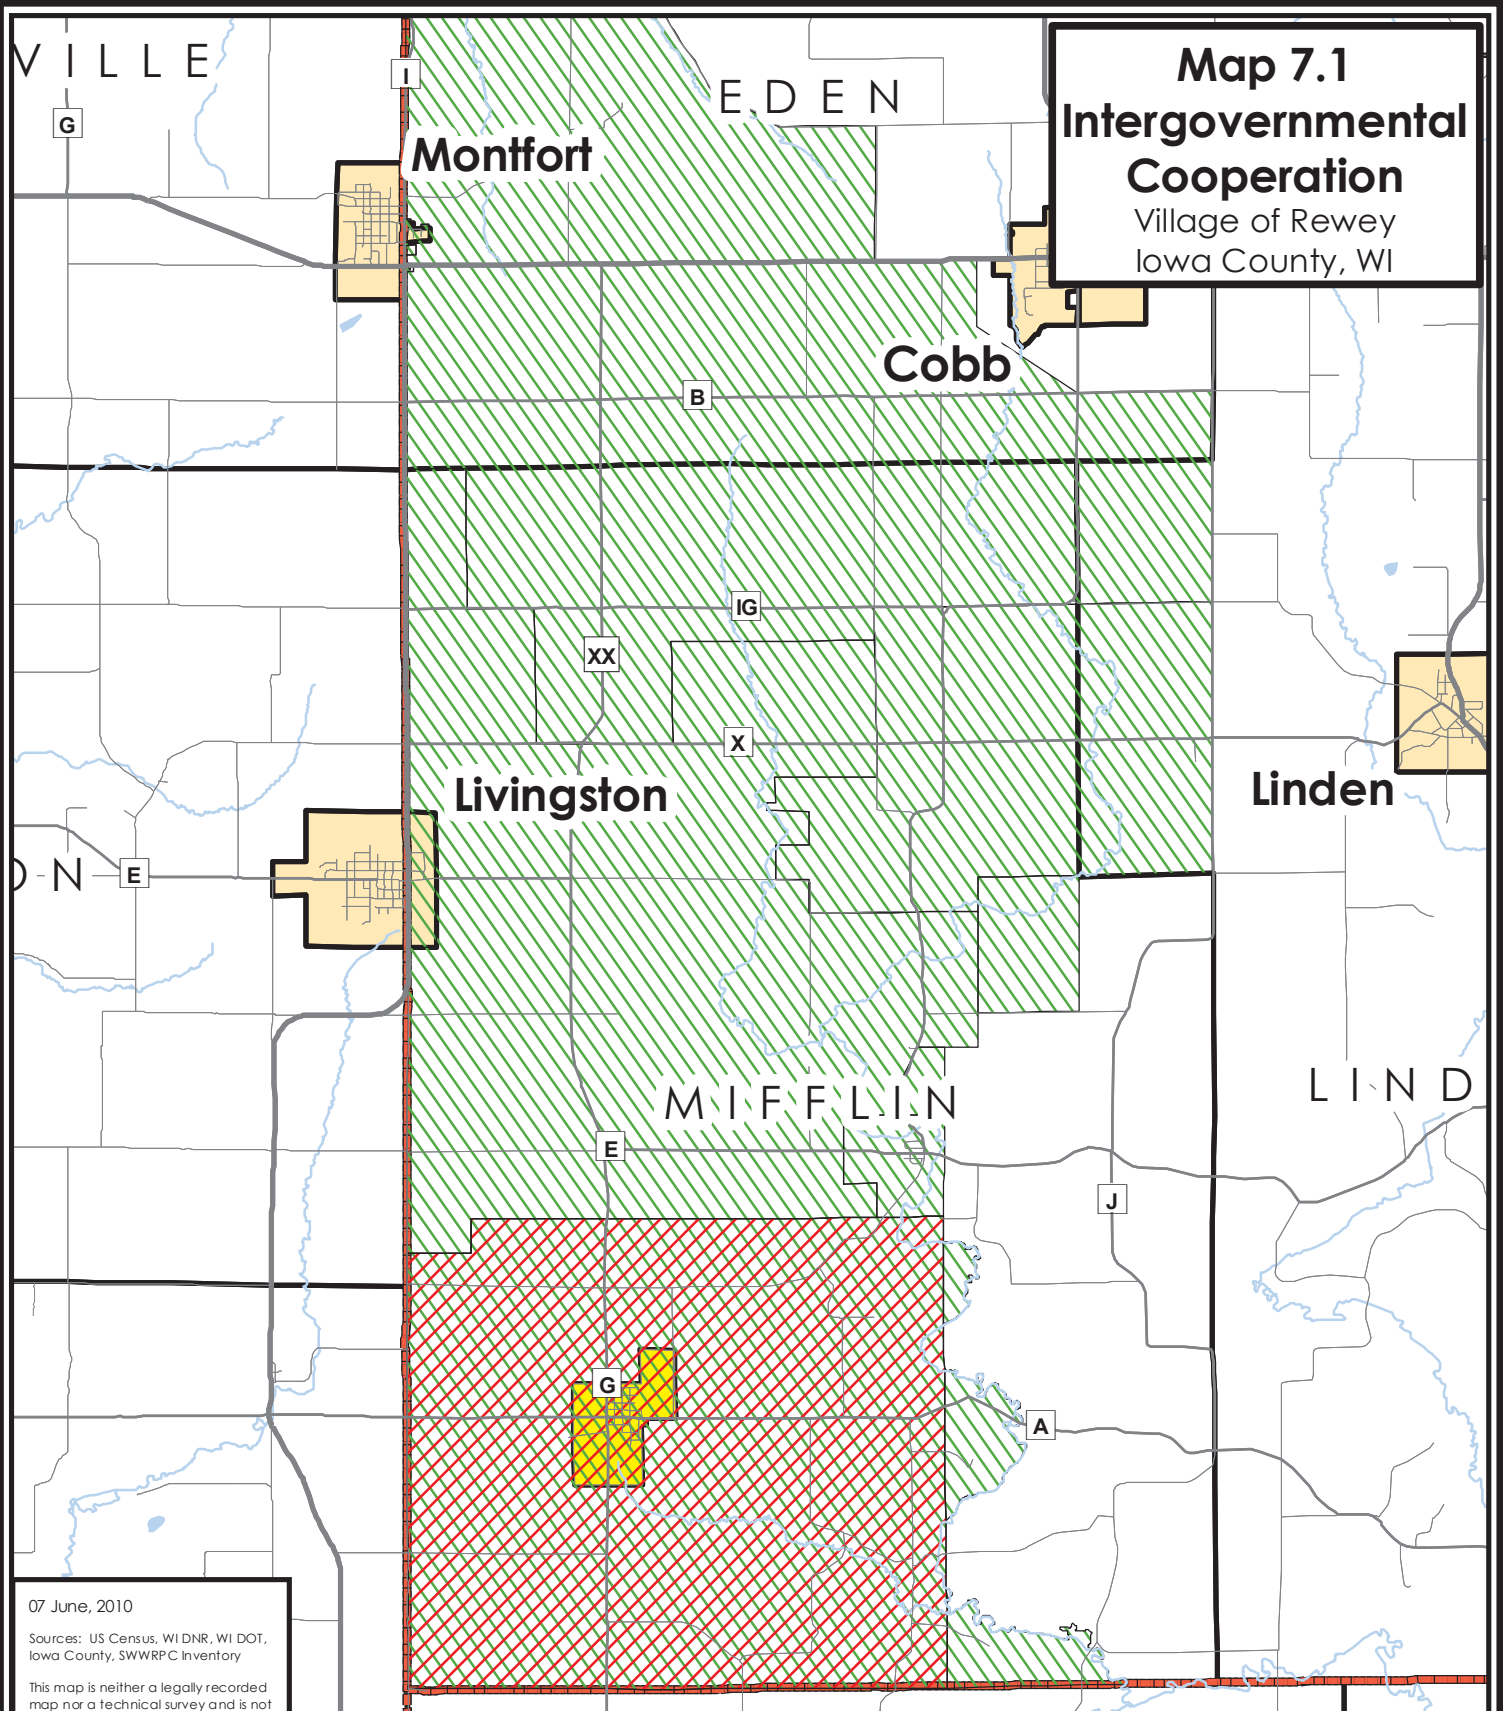

Map 7.1 Intergovernmental Cooperation Village of Rewey Iowa County, WI

07 June, 2010
 Sources: US Census, WI DNR, WI DOT, Iowa County, SWWRPC Inventory
 This map is neither a legally recorded map nor a technical survey and is not intended to be one. SWWRPC is not responsible for any inaccuracies herein contained.

Montfort Ambulance	Local Road	Railroad Line
Rewey Fire Department	County Highway	River
City	State Highway	County Boundary
Village	Federal Highway	
Township		

Law Enforcement is Iowa County Sheriff Department