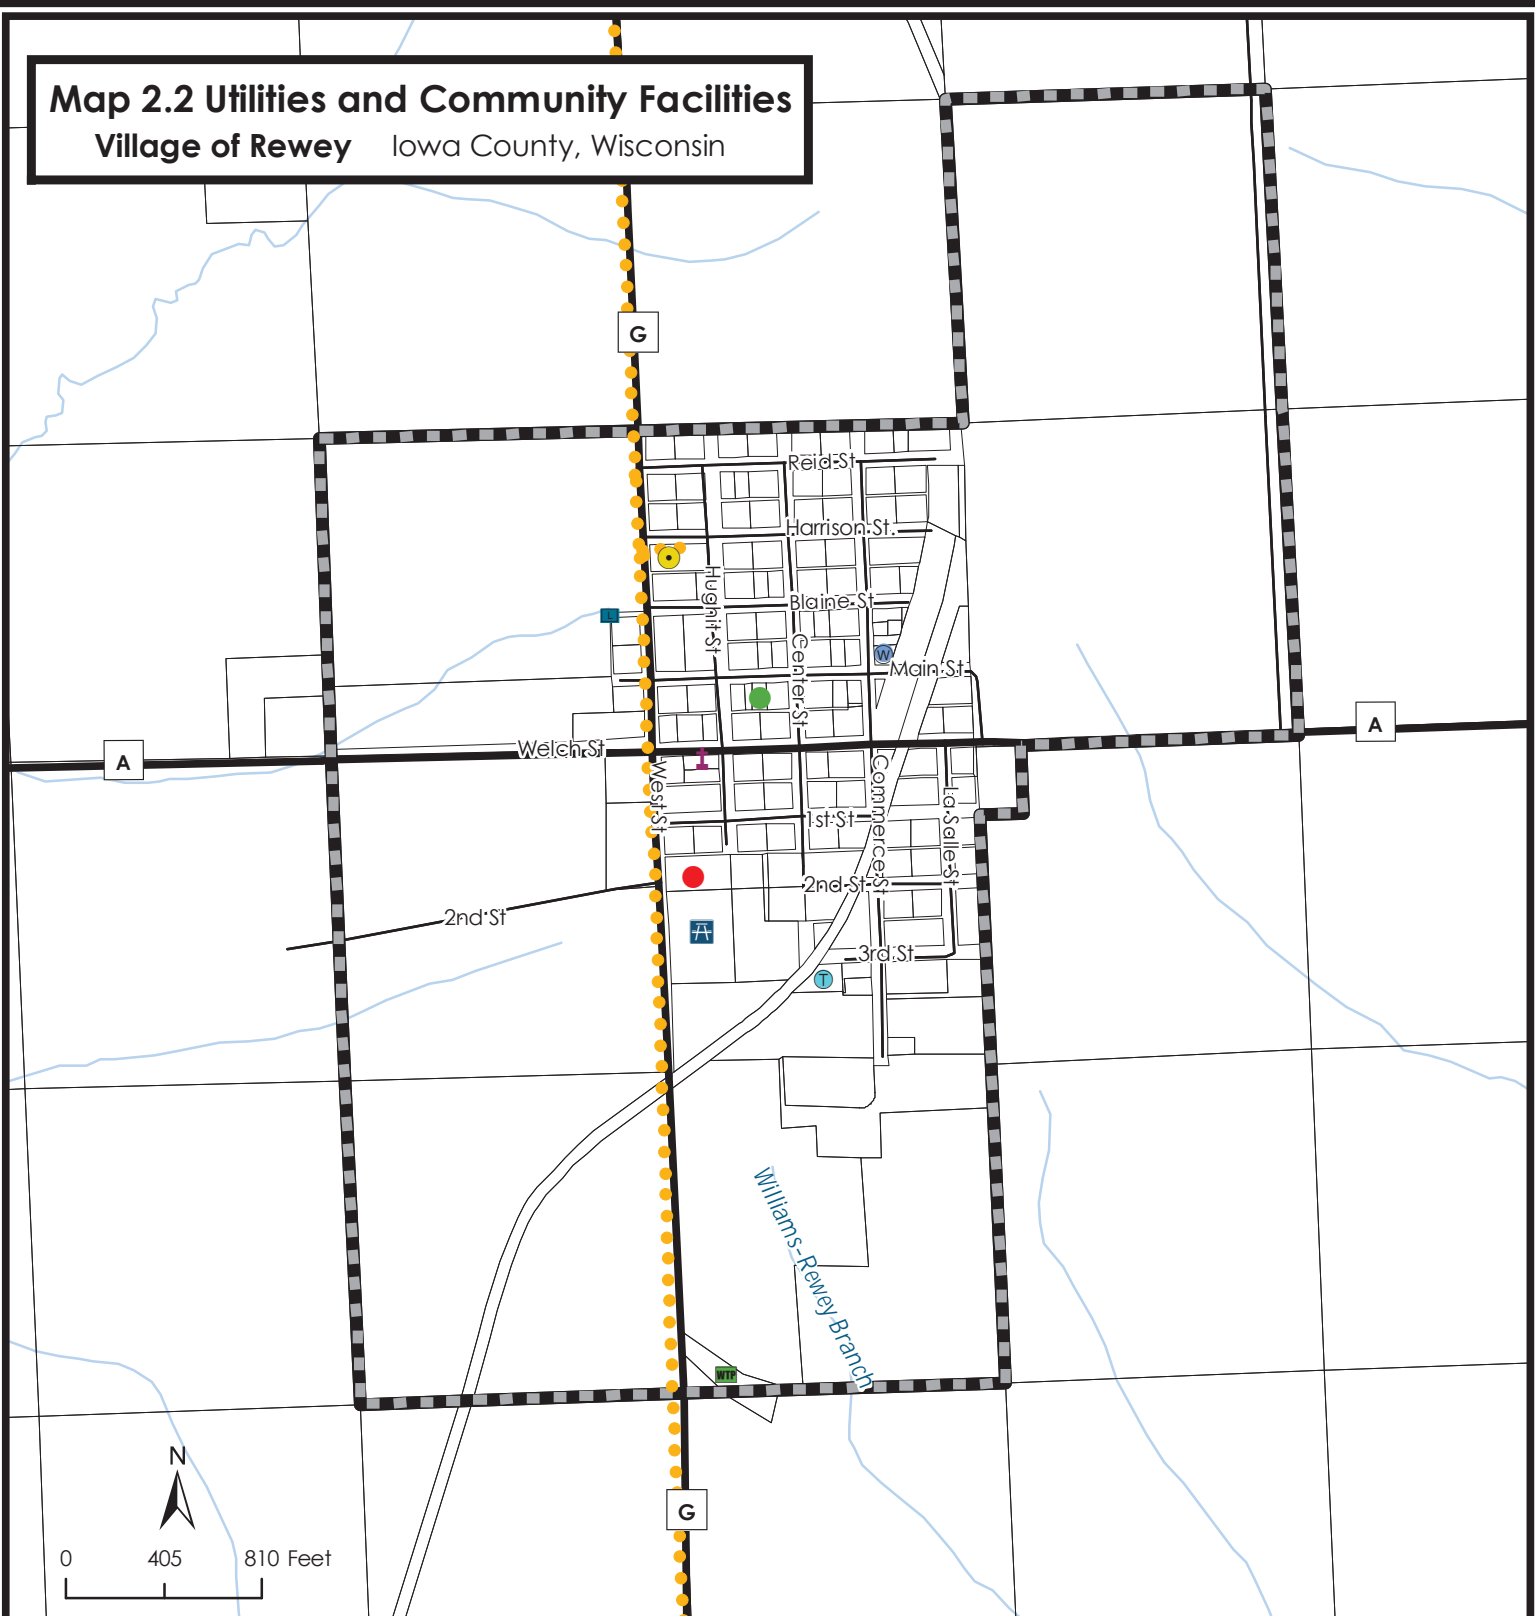

Map 2.2 Utilities and Community Facilities

Village of Rewey Iowa County, Wisconsin

- Church
- Park
- Fire Department
- Post Office
- Municipal Well
- Water Tower
- Pump Station
- Lift Station
- Waste Water Treatment Facility

- Electrical Transmission Line
- Local Road
- County Highway
- State Highway
- Federal Highway
- River or Stream
- Municipal Boundary

- 53580 - Rewey Zipcode
 - Monfort Telephone Exchange
 - Alliant-Wisconsin Power and Light Services Both Electric and Natural Gas

This map is neither a legally recorded map nor a technical survey and is not intended to be one. SWWRPC is not responsible for any inaccuracies herein contained.

01 June, 2010
DRAFT

Sources: Public Service Commission, WI DNR, WI DOT, Iowa County, SWWRPC Inventory, Village of Rewey