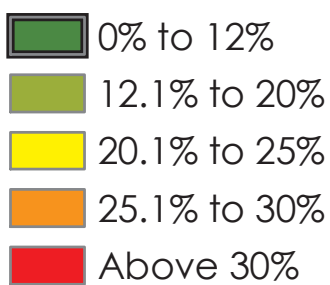

**Map 3.2.6 Slopes**  
**Village of Rewey**

Iowa County, Wisconsin

**Percent Slope**

- Local Road
- County Highway
- State Highway
- Federal Highway
- River or Stream

- Parcel
- ▭ Village Boundary
- ▭ Township Boundary
- ▭ County Boundary
- ▭ 1.5 Mile Buffer