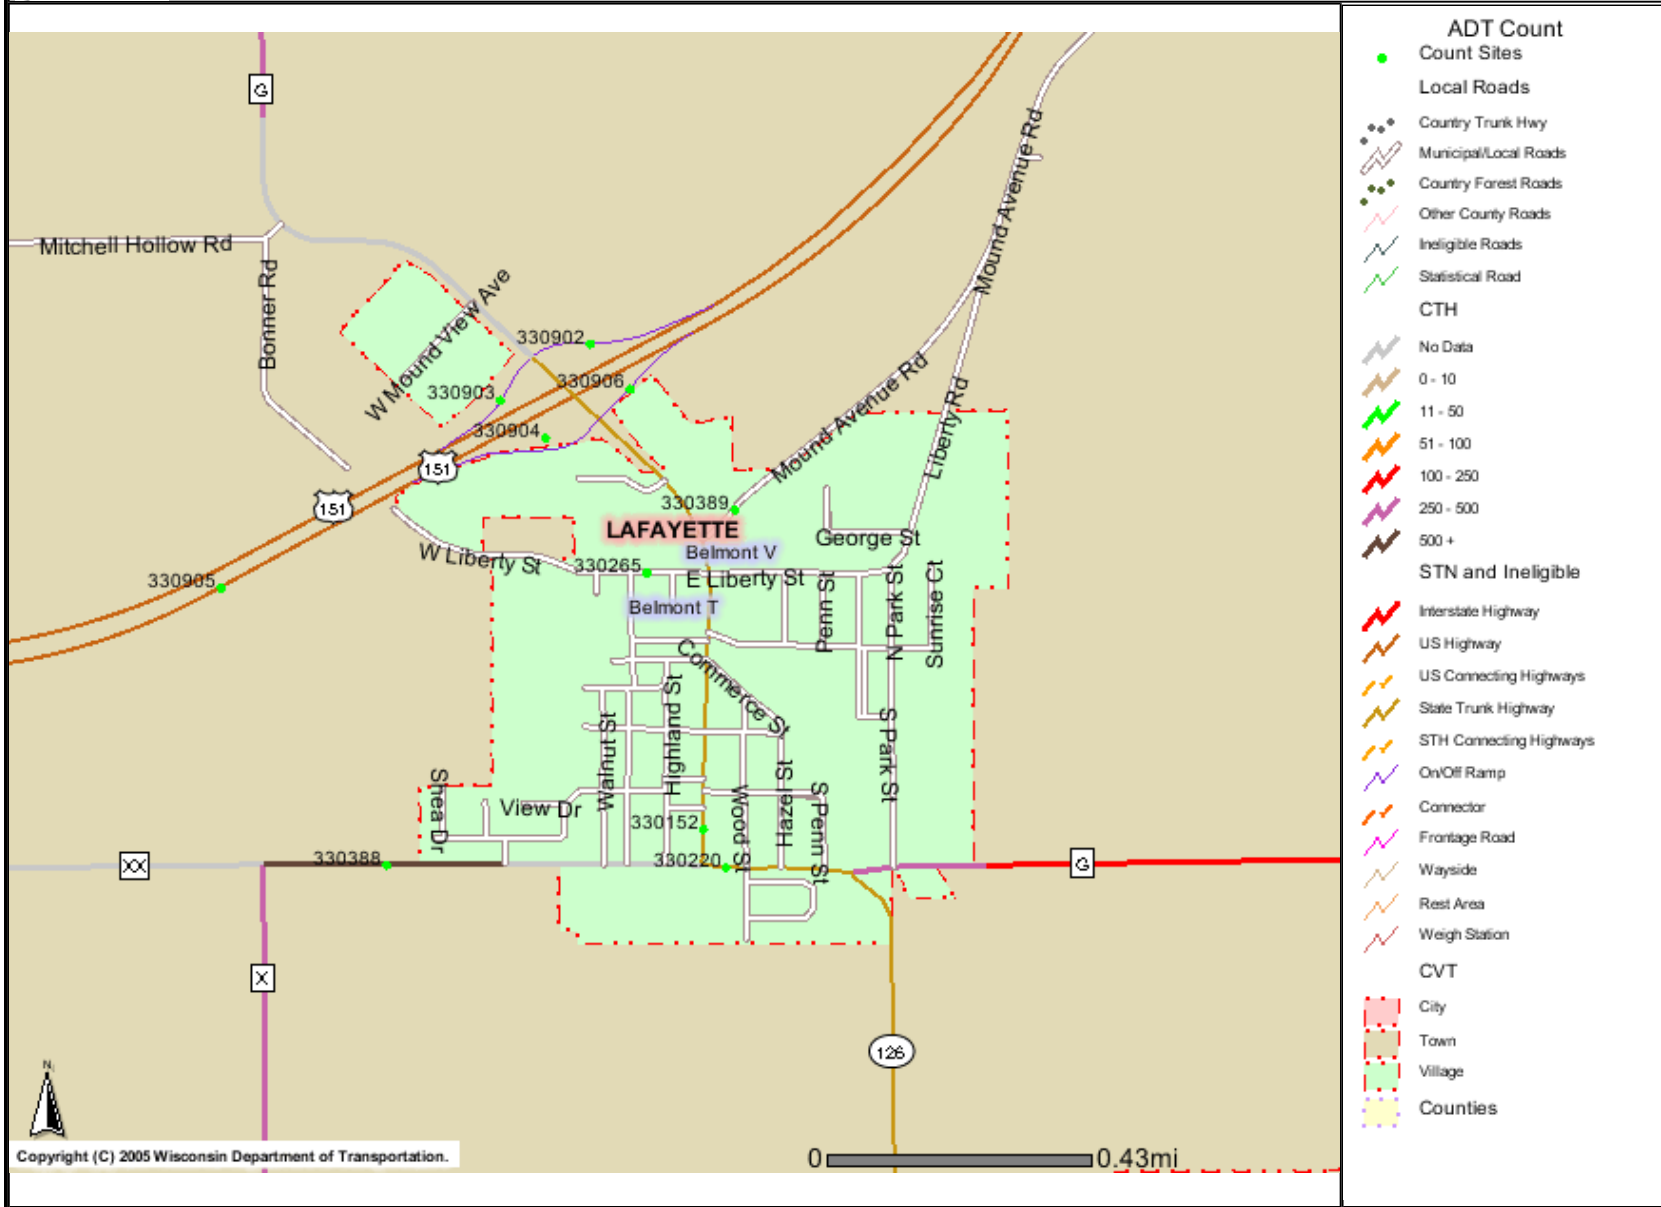

Map 5.2A ADT Map for the Village of Belmont - CTH

The information contained in this data set and information produced from this dataset were created for the official use of the Wisconsin Department of Transportation (WisDOT). Any other use while not prohibited, is the sole responsibility of the user. WisDOT expressly disclaims all liability regarding fitness of use of the information for other than official WisDOT business.