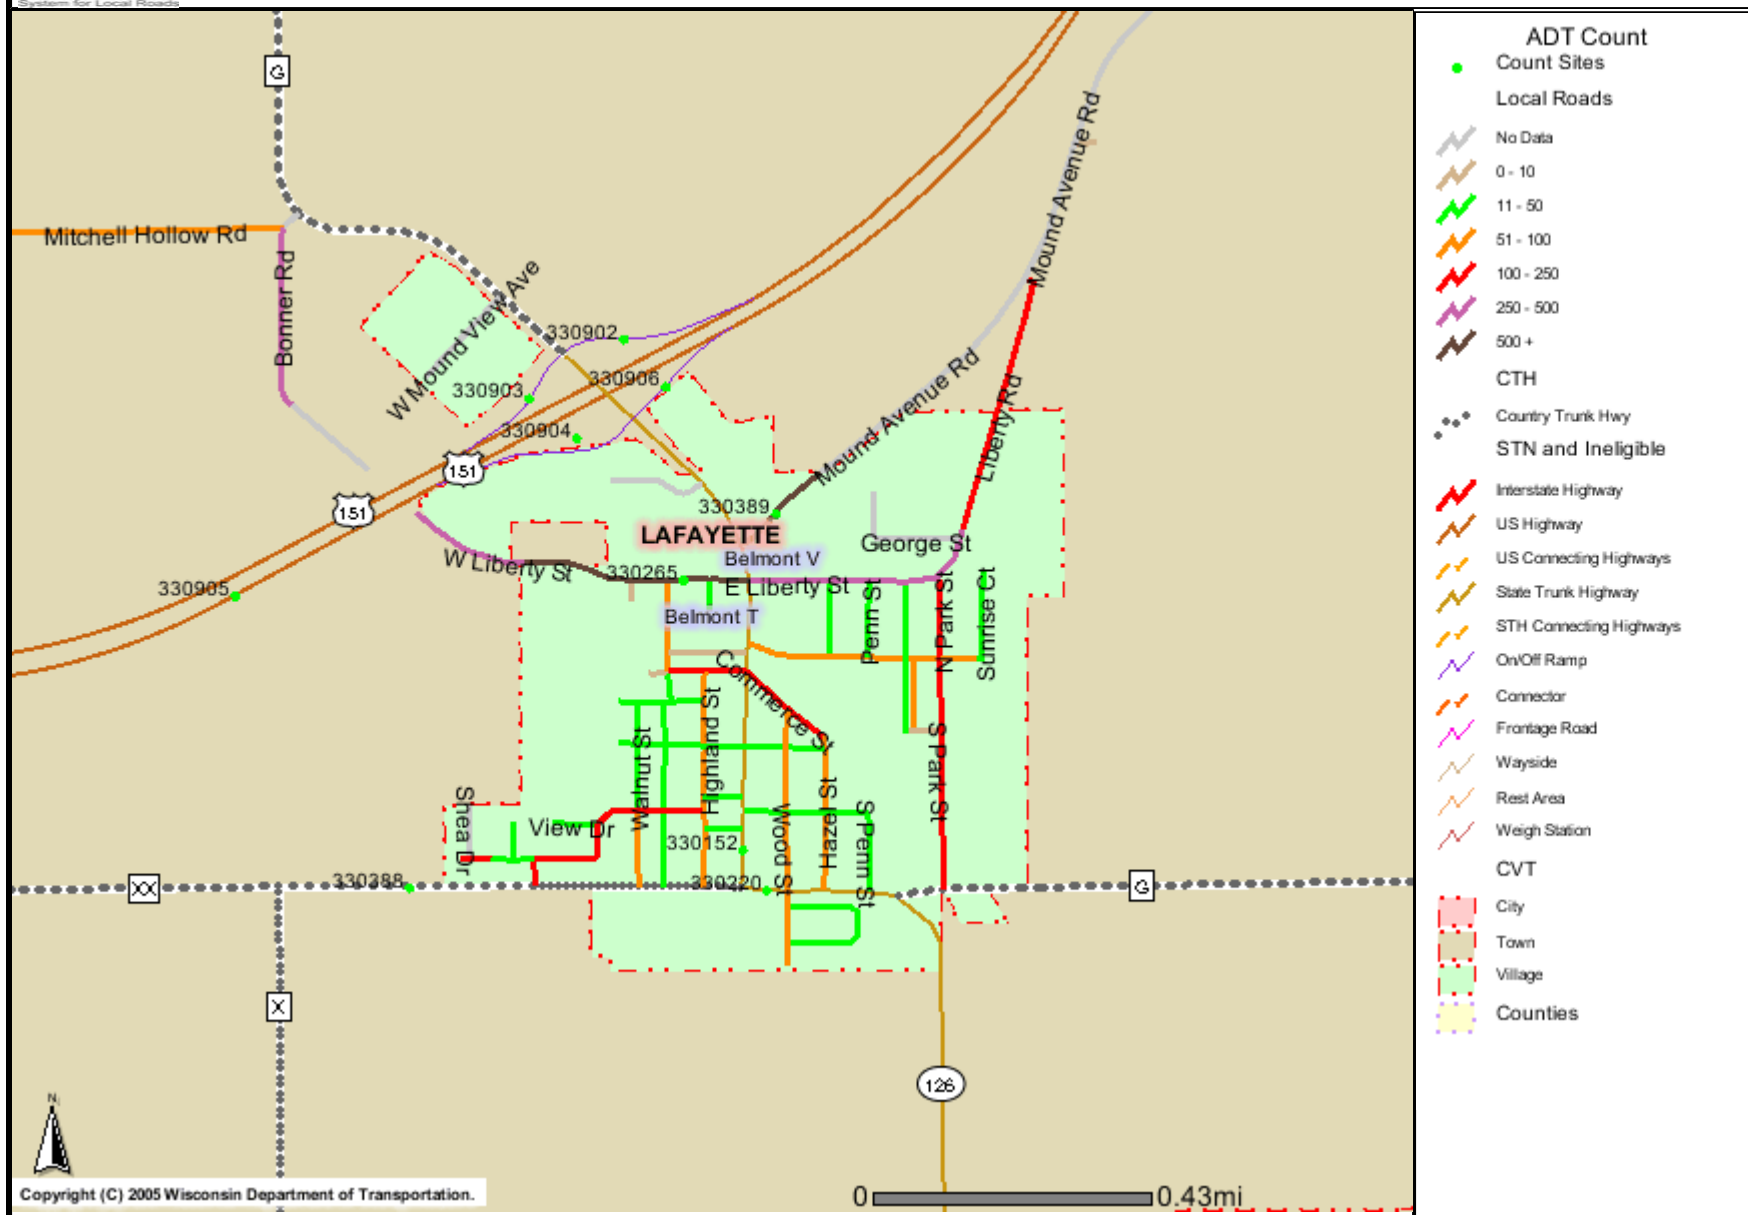

### Map 5.2B ADT Map for the Village of Belmont - Local

The information contained in this data set and information produced from this dataset were created for the official use of the Wisconsin Department of Transportation (WisDOT). Any other use while not prohibited, is the sole responsibility of the user. WisDOT expressly disclaims all liability regarding fitness of use of the information for other than official WisDOT business.