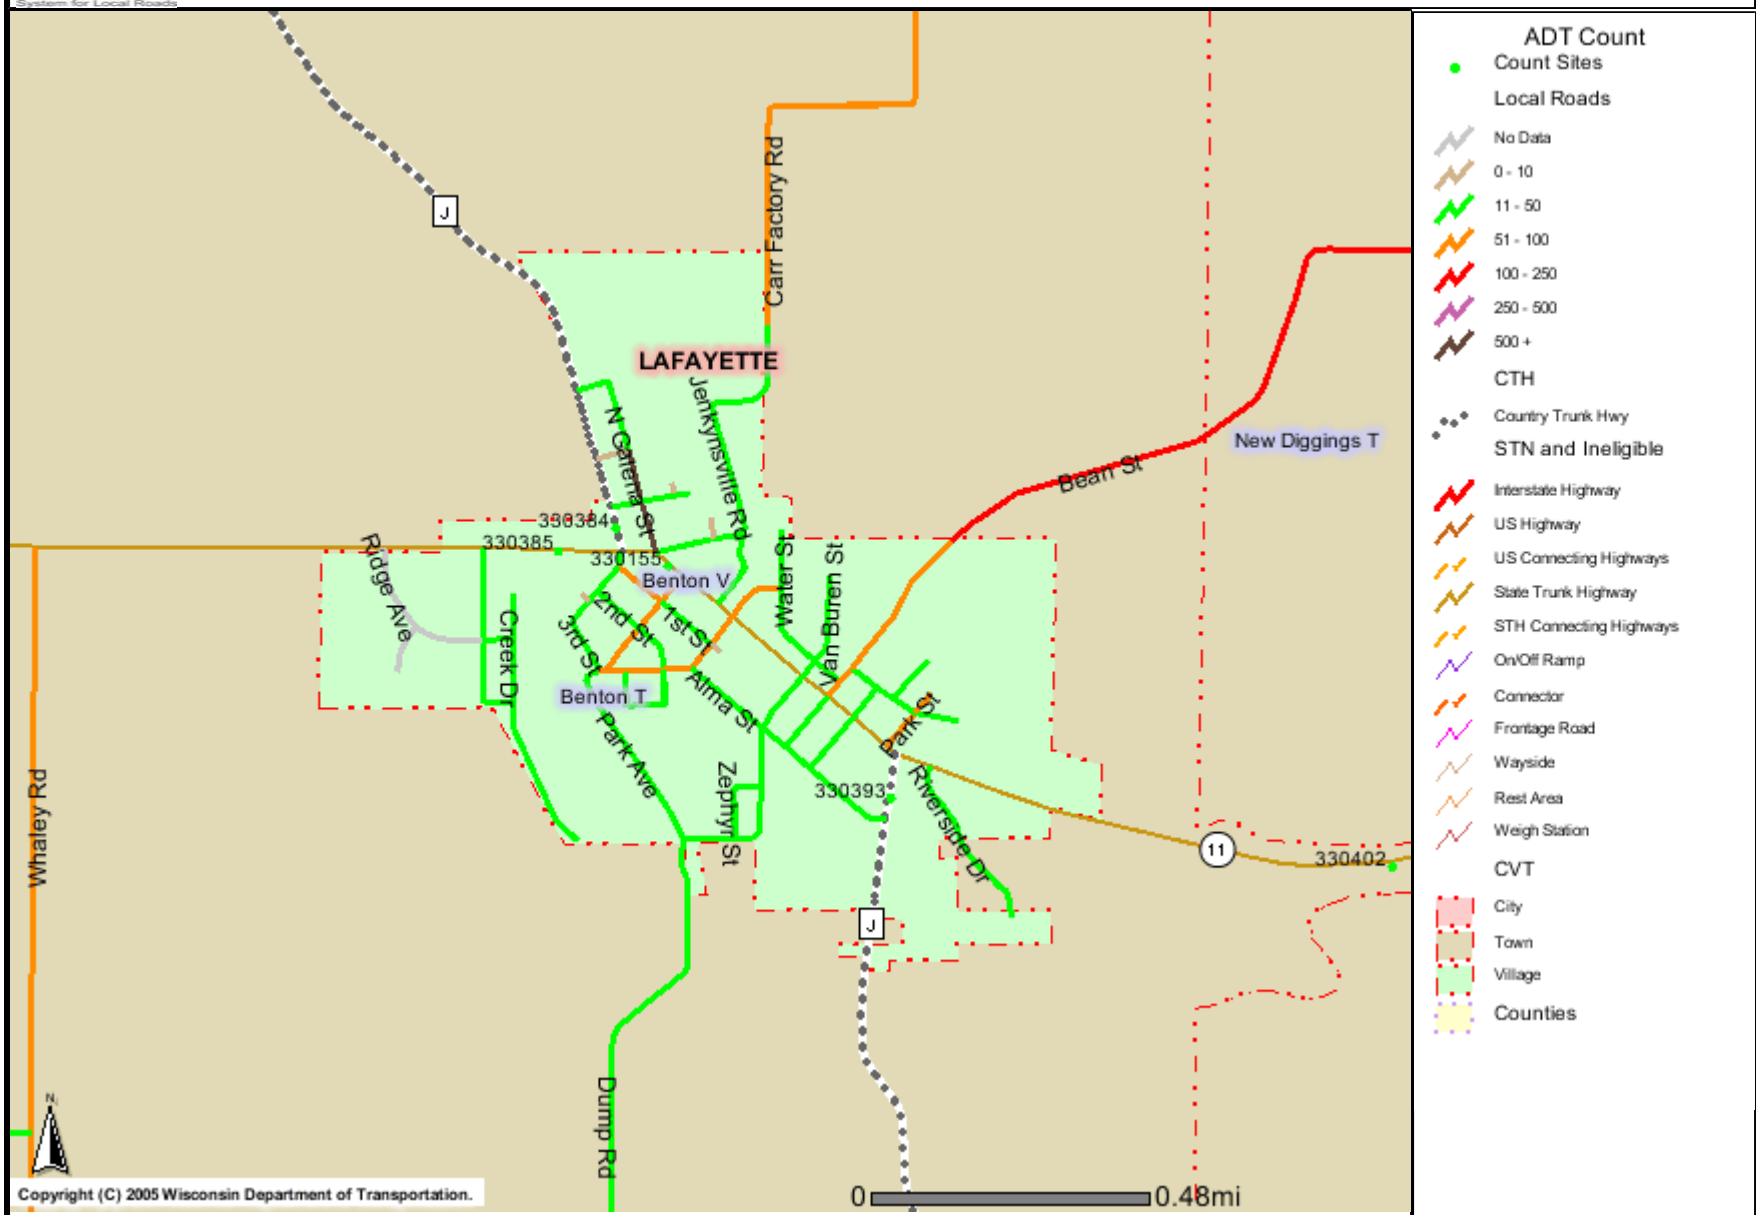

Map 5.2B ADT Map for the Village of Benton - Local

Copyright (C) 2005 Wisconsin Department of Transportation.

0 0.48mi

The information contained in this data set and information produced from this dataset were created for the official use of the Wisconsin Department of Transportation (WisDOT). Any other use while not prohibited, is the sole responsibility of the user. WisDOT expressly disclaims all liability regarding fitness of use of the information for other than official WisDOT business.