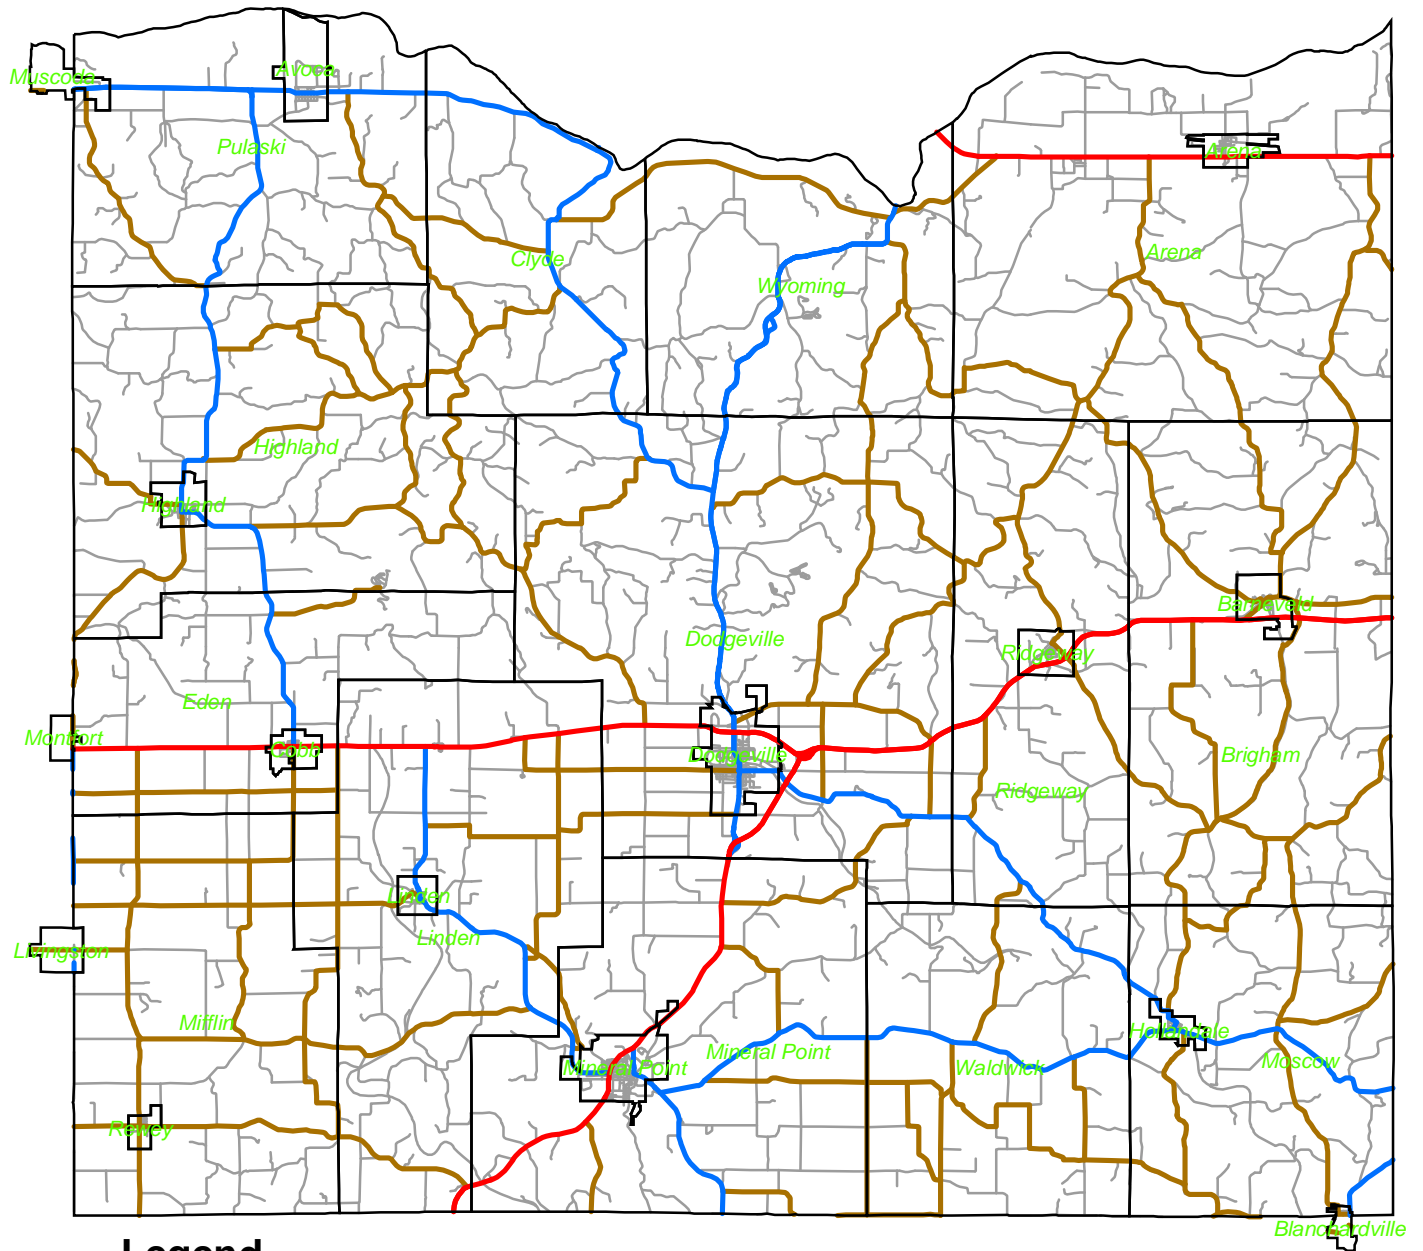

HIGHWAYS AND TOWN ROADS

- IOWA COUNTY, WISCONSIN -

MAP C.2

Legend

-  Municipal Boundaries
-  U. S. Highways - USH
-  State Highways - STH
-  County Highways - CTH
-  Minor Roads

1 inch equals 4.35 miles

SOUTHWESTERN WISCONSIN
REGIONAL PLANNING COMMISSION
719 Pioneer Tower
1 University Plaza
Platteville, WI 53818

July 20, 2004
IA CO Highways-all