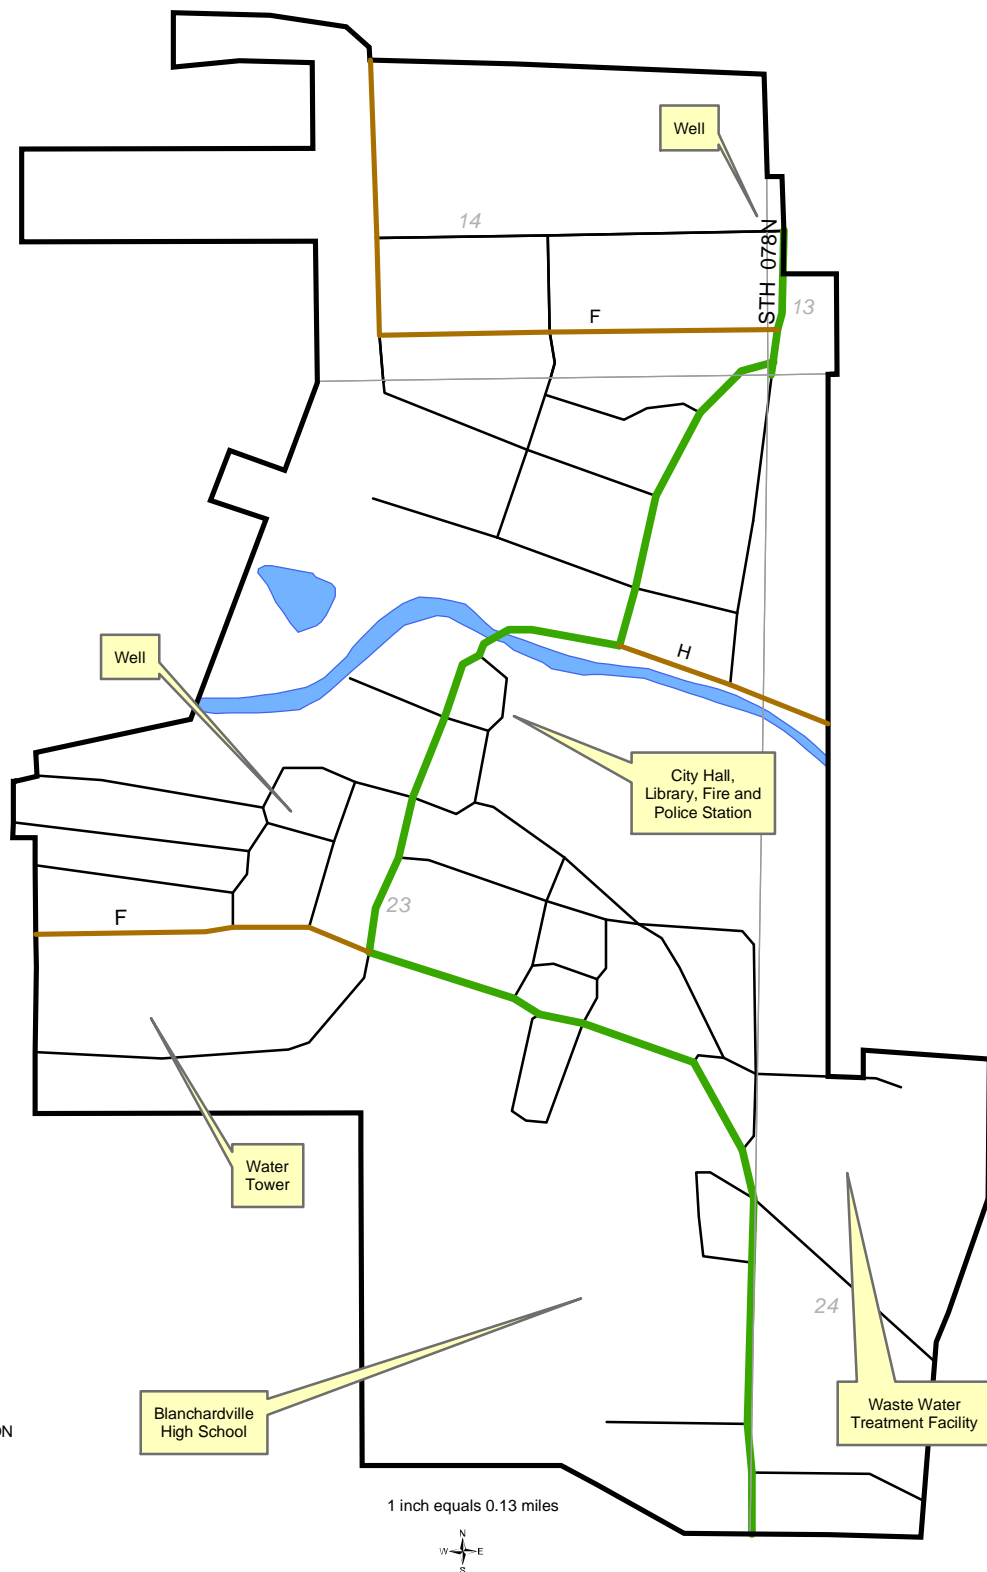

UTILITIES AND FACILITIES

MAP D.1

VILLAGE OF BLANCHARDVILLE

- IOWA COUNTY, WISCONSIN -

SOUTHWESTERN WISCONSIN
REGIONAL PLANNING COMMISSION
719 Pioneer Tower
1 University Plaza
Platteville, WI 53818

1 inch equals 0.13 miles