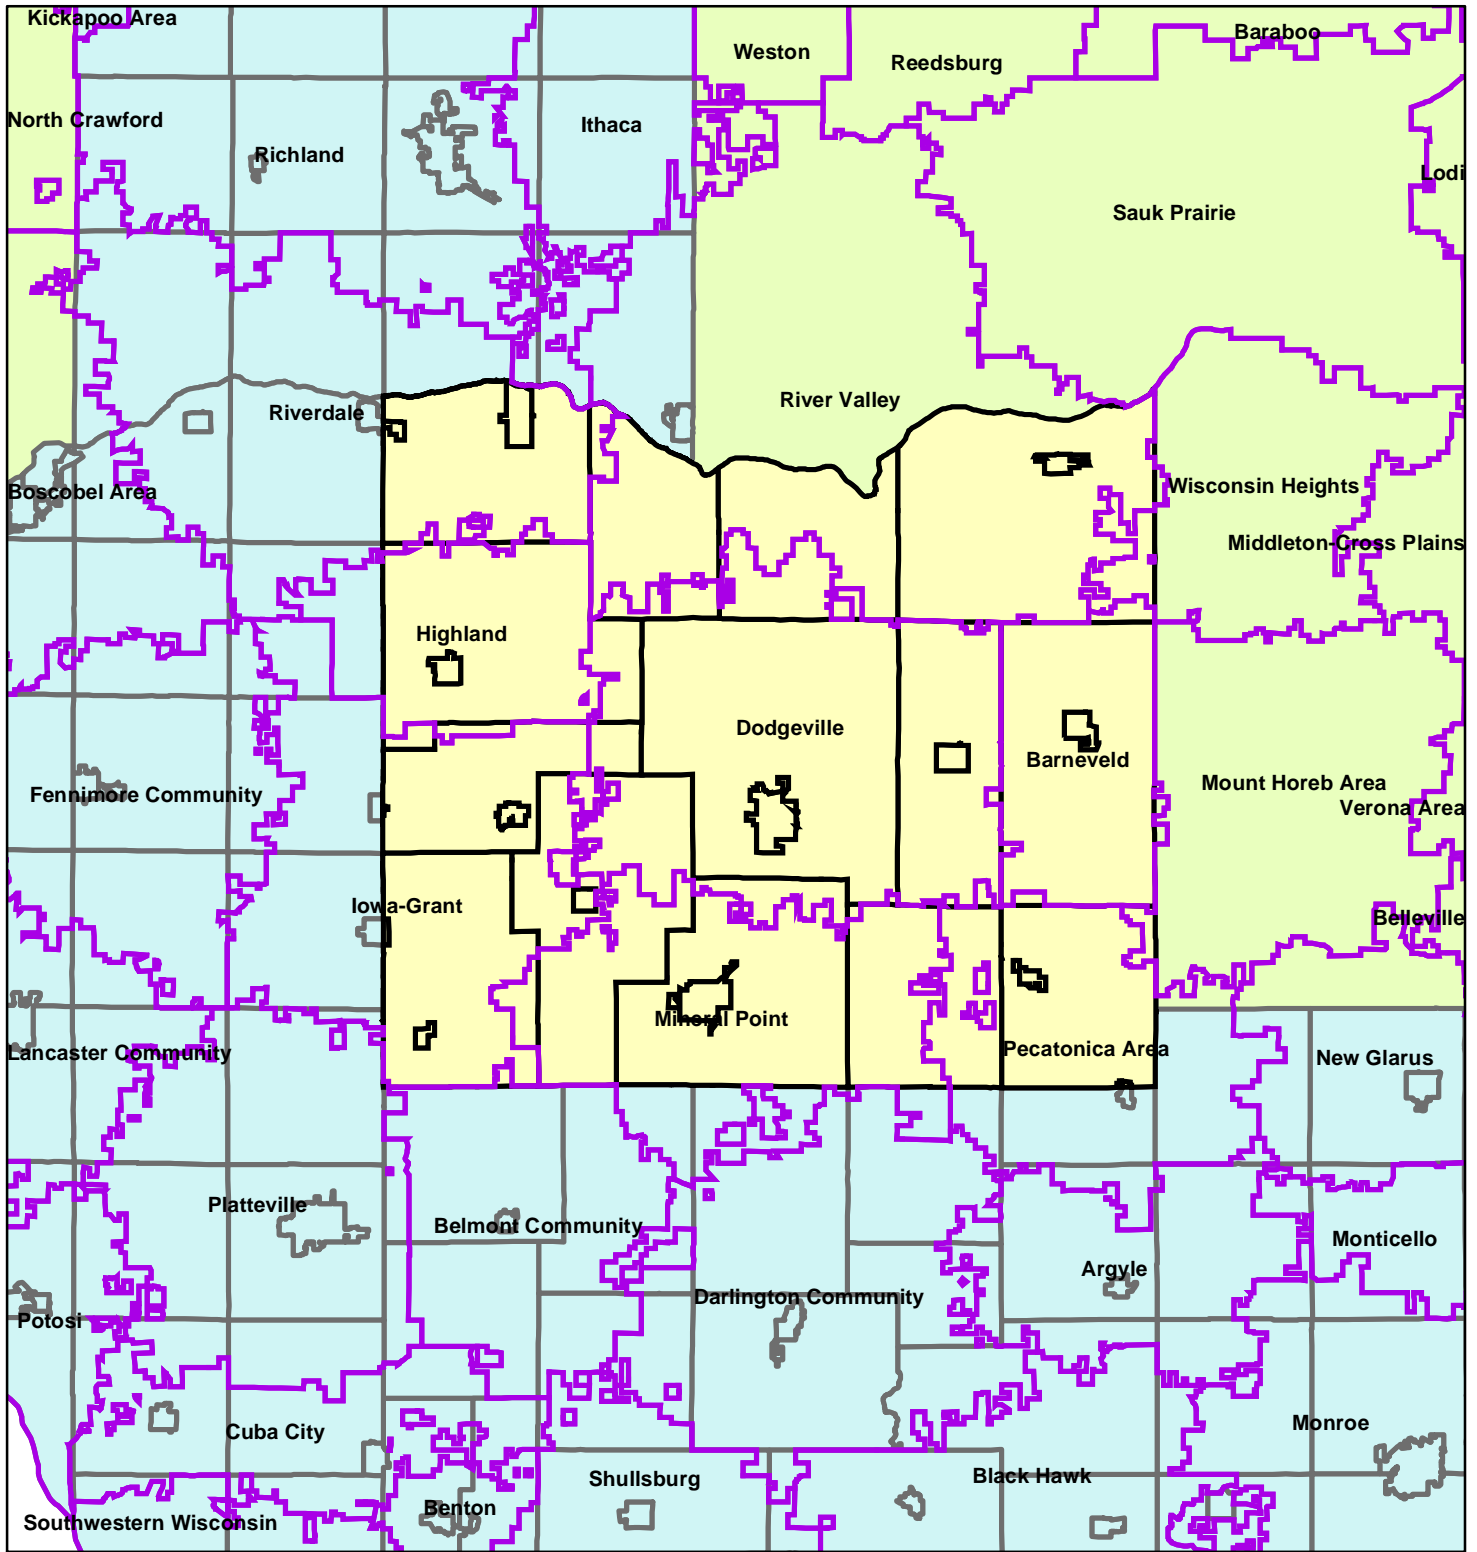

IOWA COUNTY SCHOOL DISTRICTS

MAP D.2

SOUTHWESTERN WISCONSIN
REGIONAL PLANNING COMMISSION
719 Pioneer Tower
1 University Plaza
Platteville, WI 53818

May 19, 2004
IA CO School Districts-May 2004

1 inch equals 7.43 miles