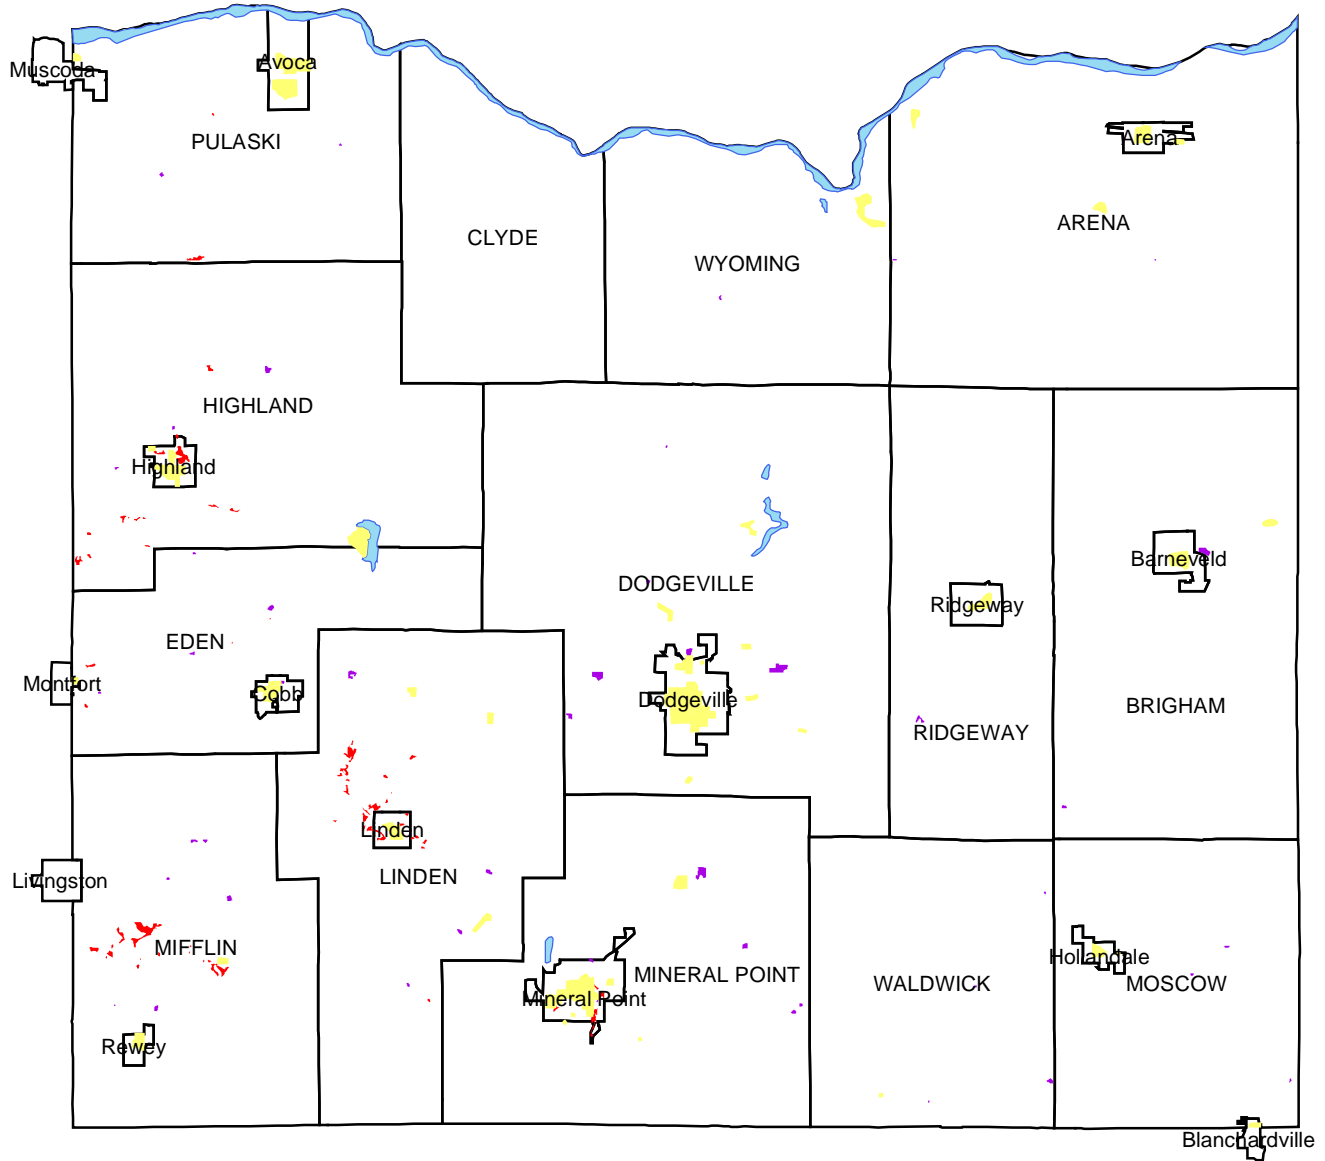

# MINES AND QUARRIES

- IOWA COUNTY, WISCONSIN -

## MAP E.12

1 inch equals 4.68 miles

SOUTHWESTERN WISCONSIN  
REGIONAL PLANNING COMMISSION  
719 Pioneer Tower  
1 University Plaza  
Platteville, WI 53818

December 16, 2003  
IA CO Mines-Quarries

### Legend

- Open Water
- Urban Developed
- Mines
- Quarries