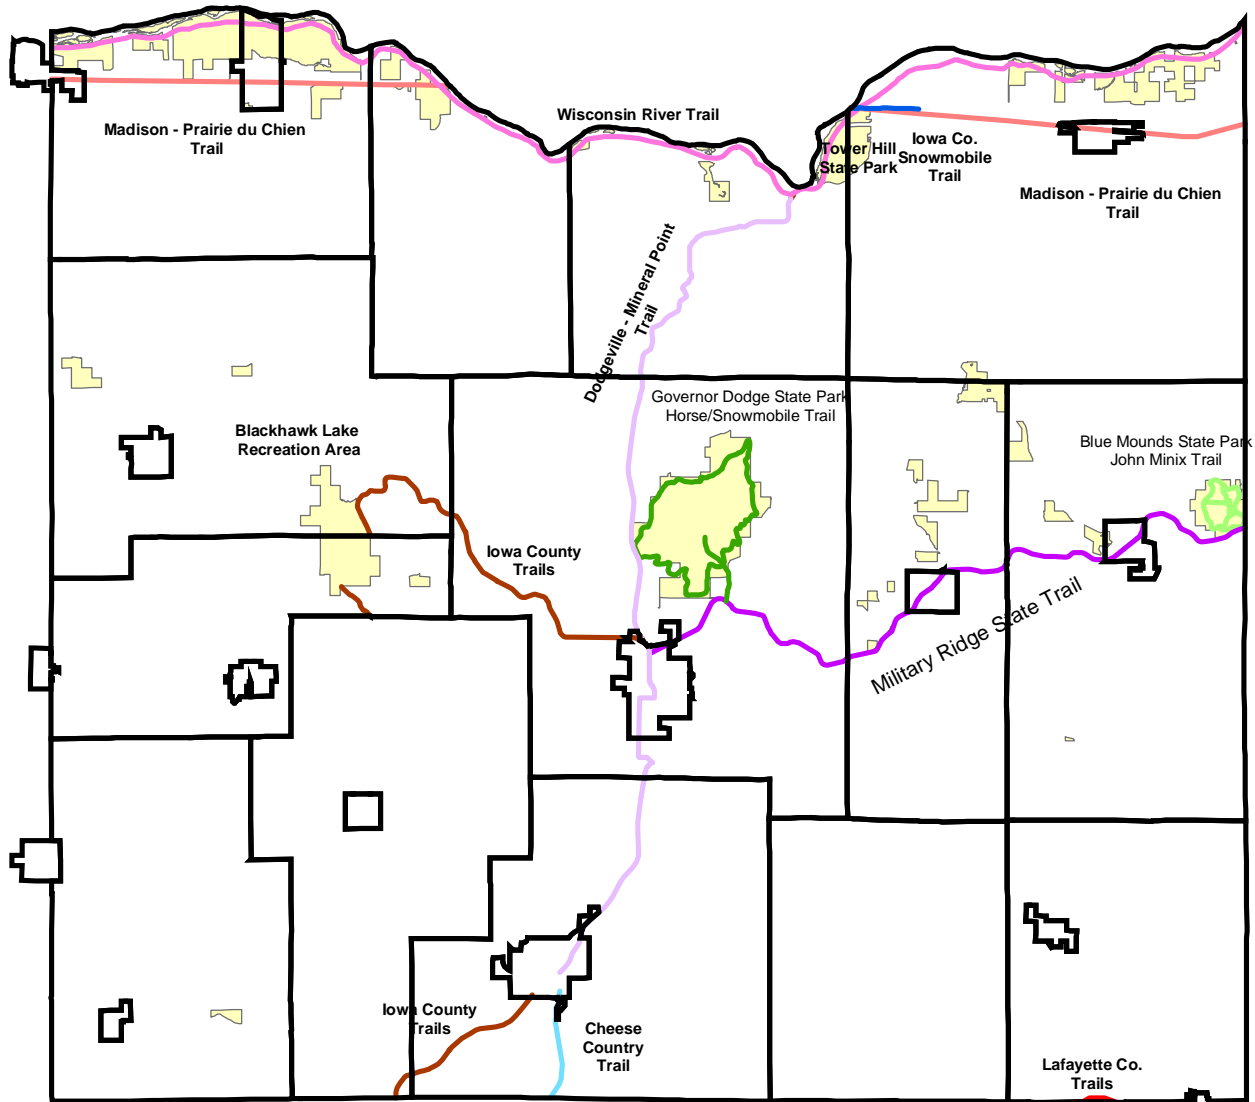

IOWA COUNTY RECREATIONAL TRAILS AND PARKS

MAP E.13

Legend

- Blue Mounds State Park - John Minix Trail
- Cheese Country Trail - Railroad Corridor
- Gov Dodge State Park - Horse-Snowmobile Trail
- Iowa County Snowmobile Trails
- Military Ridge State Trail - Railroad Corridor
- Dodgeville-Mineral Point Trail - Road Corridor
- Iowa County Trails - Road Routes - Planned
- Lafayette County Trails - Road Routes - Planned
- Madison-Prairie du Chien Trail - Road Corridor - Planned
- Wisconsin River Trail - River Corridor - Planned
- Iowa County Parks

1 inch equals 4.79 miles

February 26, 2004
IA Co Rec Trails-Parks

SOUTHWESTERN WISCONSIN
REGIONAL PLANNING COMMISSION
719 Pioneer Tower
1 University Plaza
Platteville, WI 53818