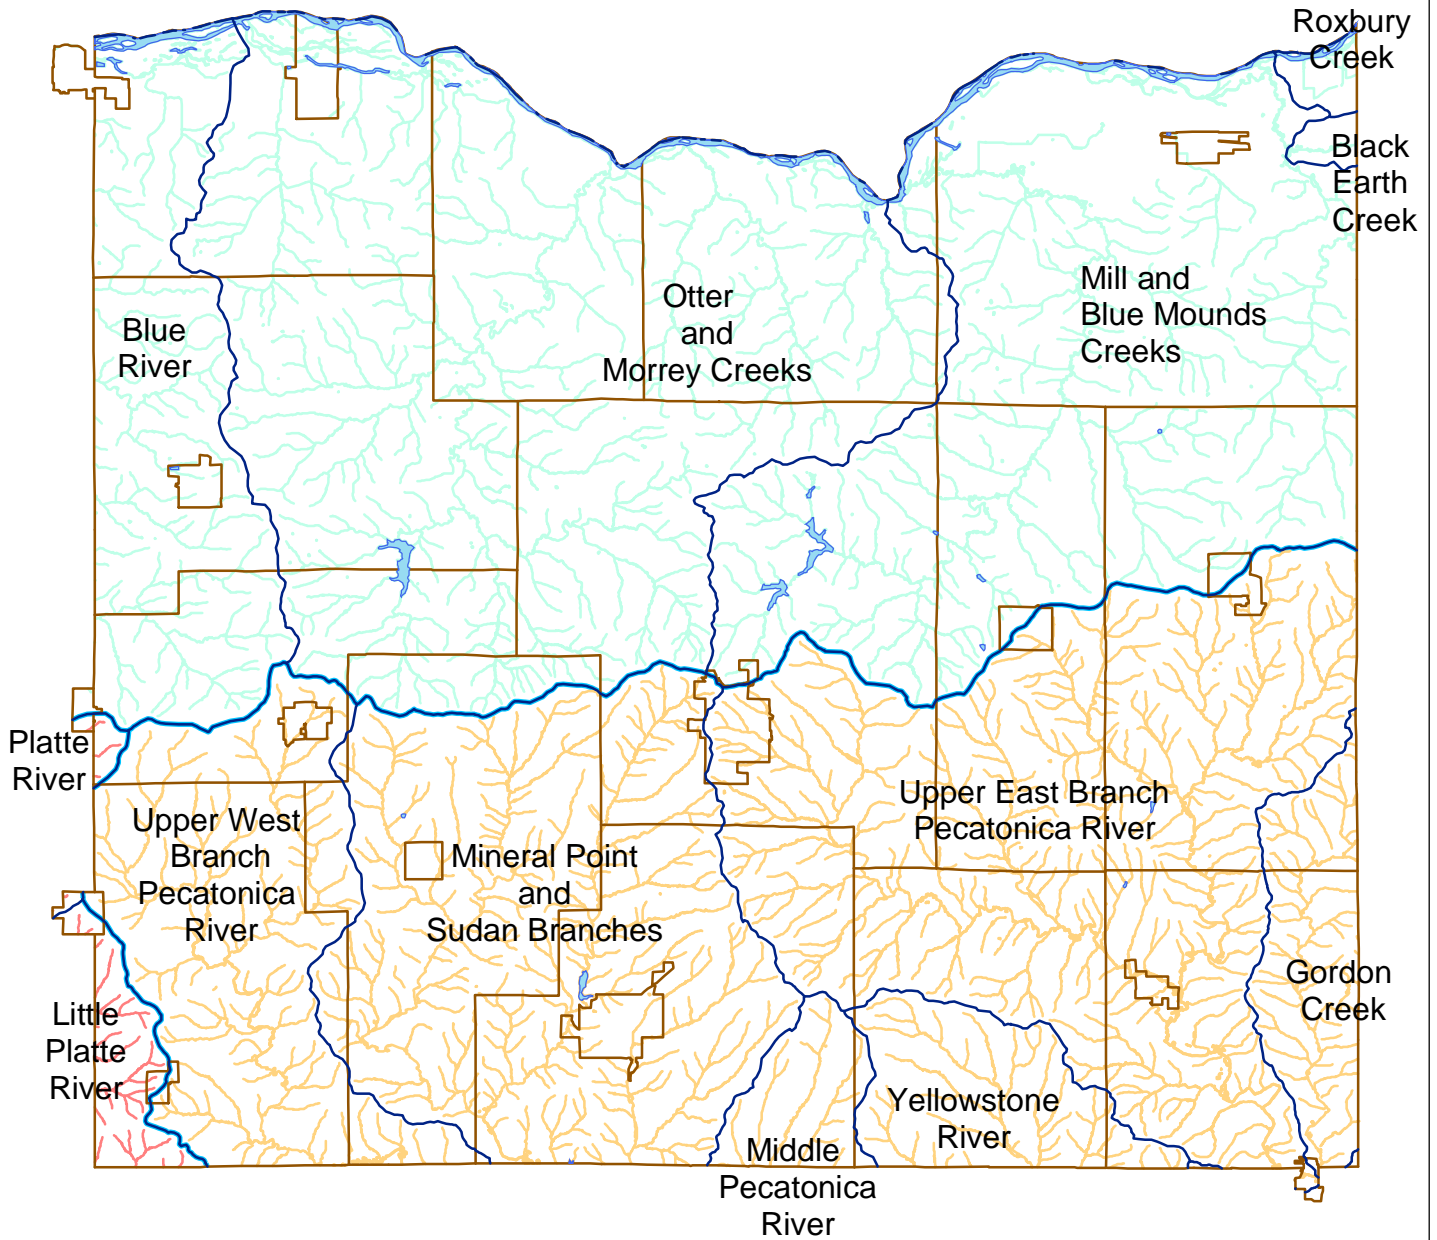

# IOWA COUNTY RIVER BASINS AND WATERSHEDS

## MAP E.4

1 inch equals 4.54 miles

### Legend

- WATER BASIN BOUNDARY
- LOWER WISCONSIN RIVER BASIN
- SUGAR - PECATONICA RIVER BASIN
- GRANT - PLATTE RIVER BASIN
- IOWA COUNTY LAKES

SOUTHWESTERN WISCONSIN  
REGIONAL PLANNING COMMISSION  
719 Pioneer Tower  
1 University Plaza  
Platteville, WI 53818

August 12, 2003  
IA CO BASINS-WATERSHEDS